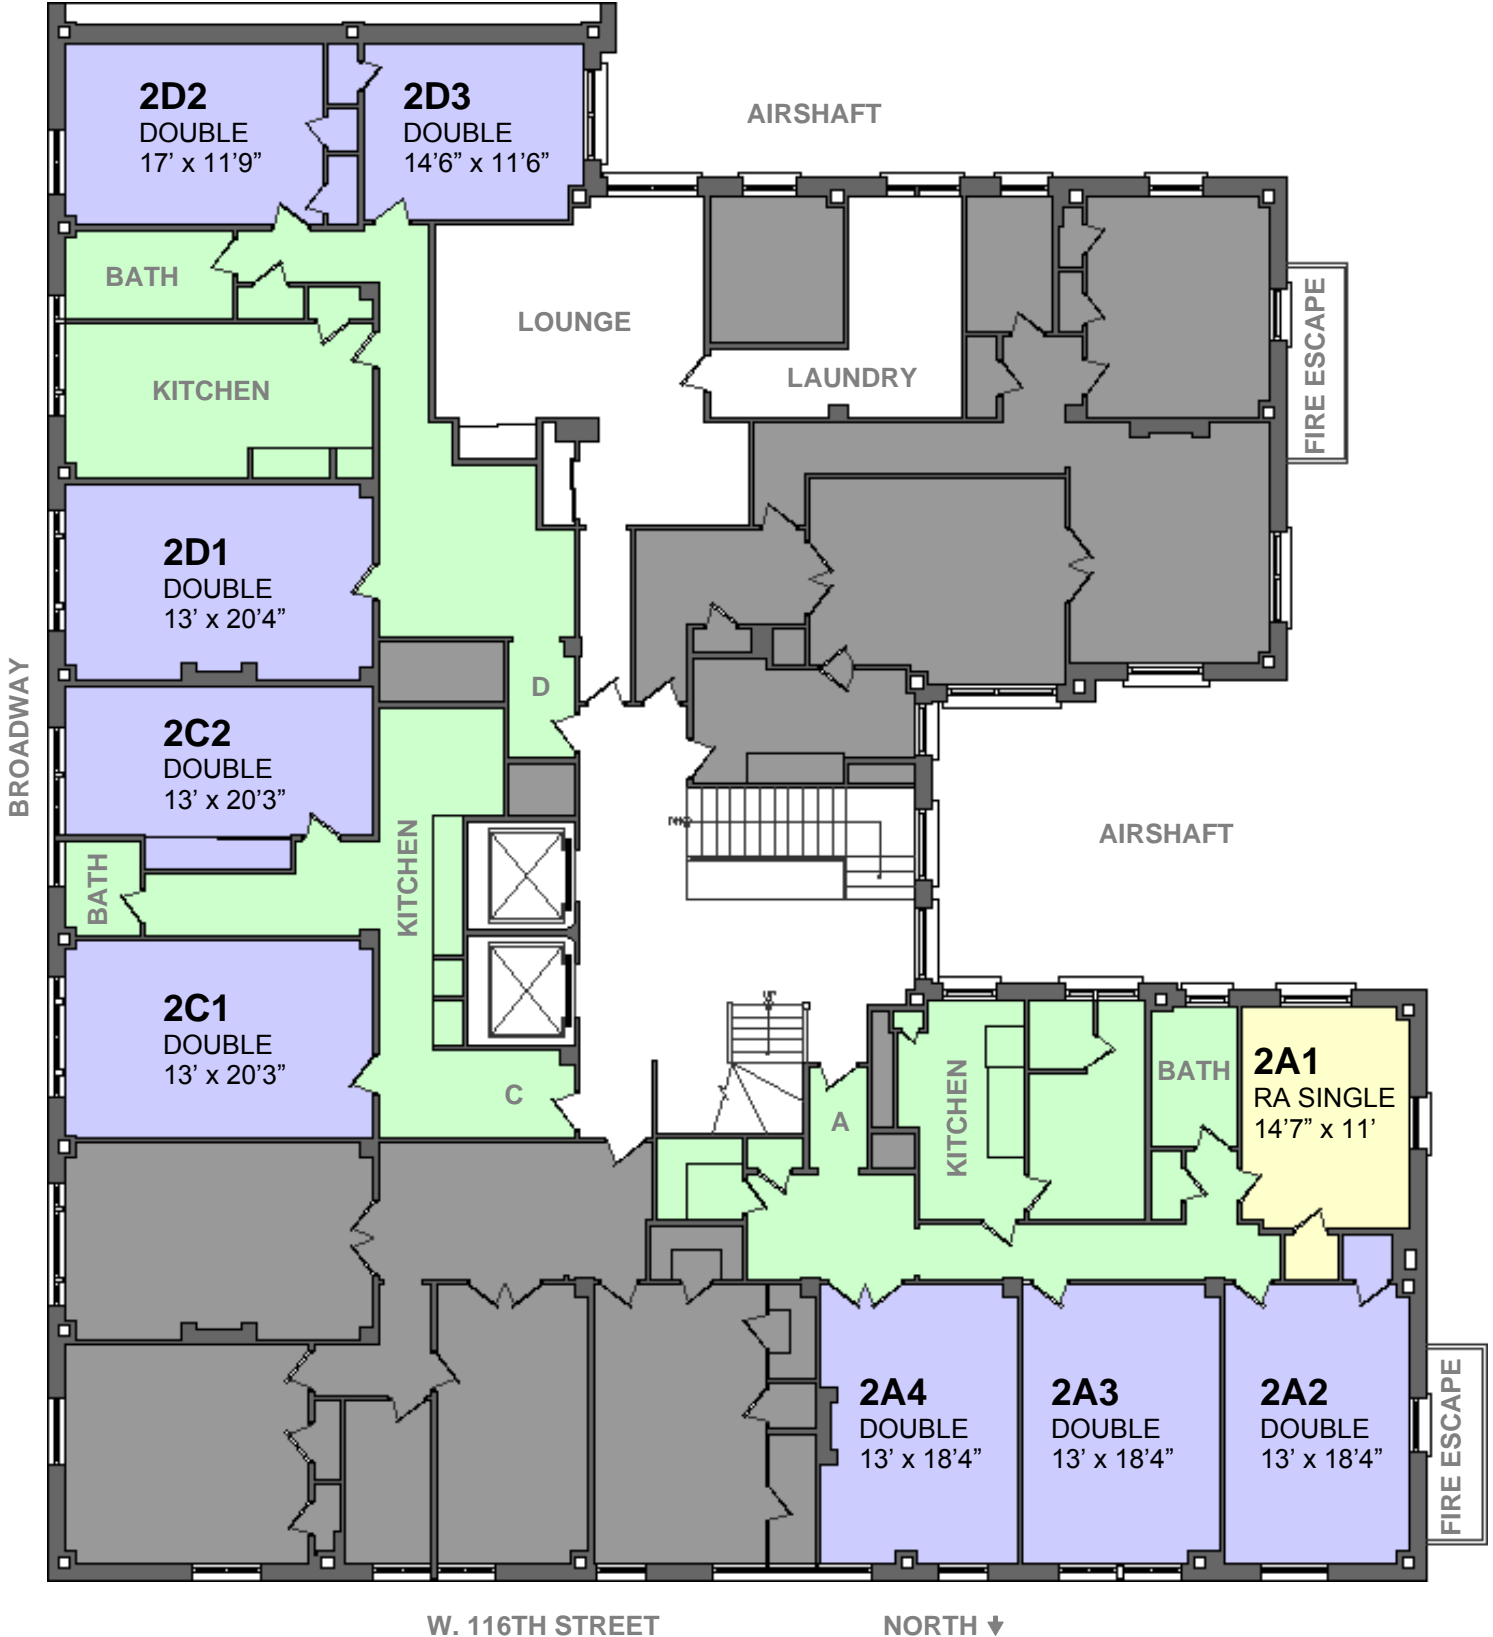

600 W.116th Street

2nd Floor

- Single Room
- Double Room
- Shared Space

ALL MEASUREMENTS APPROXIMATE & NOT TO SCALE

600 W.116th Street

3rd Floor

- Single Room
- Double Room
- Shared Space

ALL MEASUREMENTS APPROXIMATE & NOT TO SCALE

600 W.116th Street

4th Floor

- Single Room
- Double Room
- Shared Space

ALL MEASUREMENTS APPROXIMATE & NOT TO SCALE

600 W.116th Street

5th Floor

- Single Room
- Double Room
- Shared Space

ALL MEASUREMENTS APPROXIMATE & NOT TO SCALE

600 W.116th Street

6th Floor

- Single Room
- Double Room
- Shared Space

ALL MEASUREMENTS APPROXIMATE & NOT TO SCALE

600 W.116th Street

7th Floor

- Single Room
- Double Room
- Shared Space

ALL MEASUREMENTS APPROXIMATE & NOT TO SCALE

600 W.116th Street

8th Floor

- Single Room
- Double Room
- Shared Space

ALL MEASUREMENTS APPROXIMATE & NOT TO SCALE

W. 116TH STREET

NORTH ↓

600 W.116th Street

9th Floor