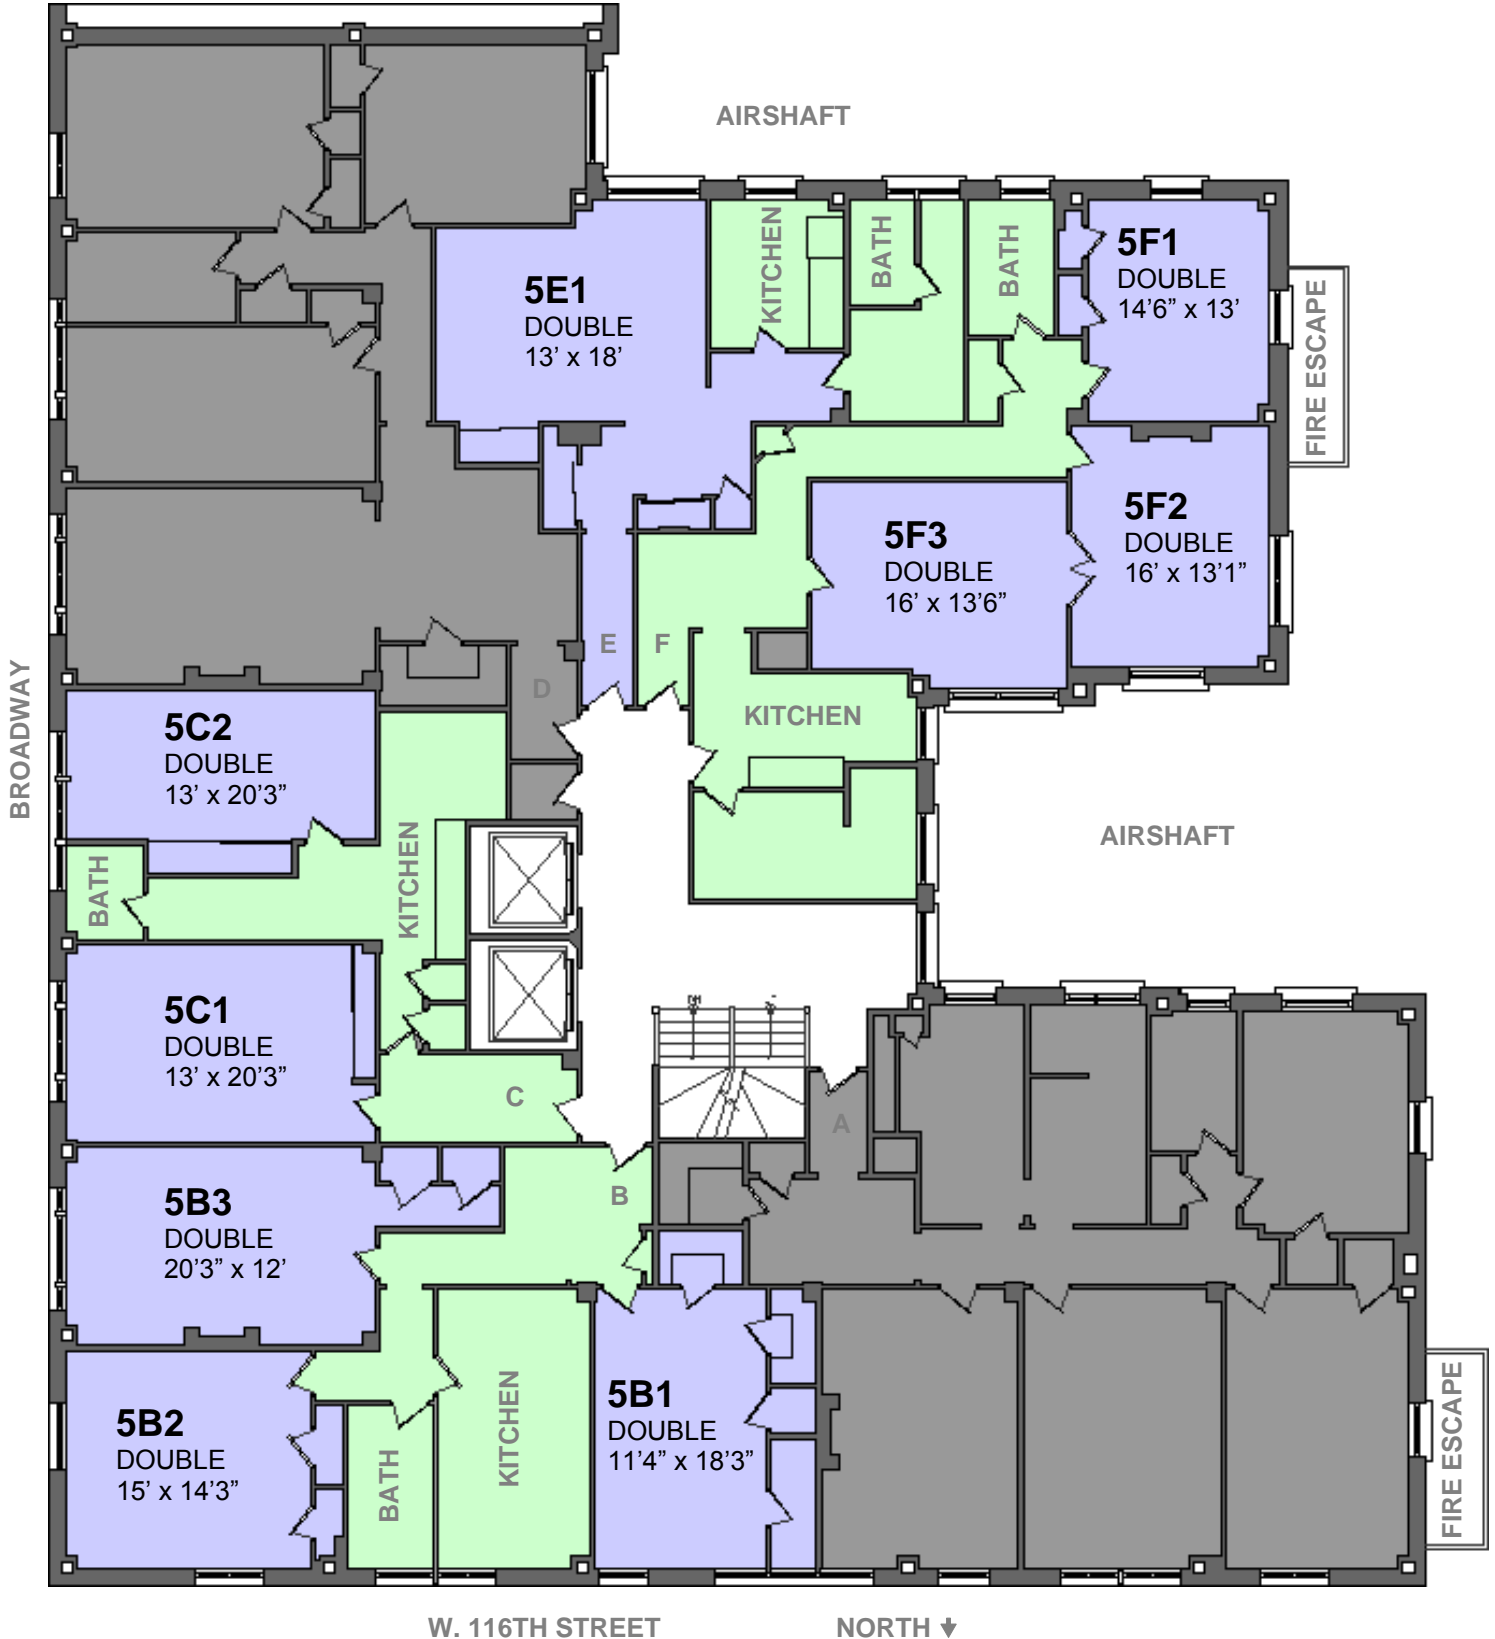

600 W.116th Street

2nd Floor

- Single Room
- Double Room
- Shared Space

ALL MEASUREMENTS APPROXIMATE & NOT TO SCALE

600 W.116th Street

3rd Floor

- Single Room
- Double Room
- Shared Space

ALL MEASUREMENTS APPROXIMATE & NOT TO SCALE

600 W.116th Street

4th Floor

- Single Room
- Double Room
- Shared Space

ALL MEASUREMENTS APPROXIMATE & NOT TO SCALE

600 W.116th Street

5th Floor

- Single Room
- Double Room
- Shared Space

ALL MEASUREMENTS APPROXIMATE & NOT TO SCALE

600 W.116th Street

6th Floor

- Single Room
- Double Room
- Shared Space

ALL MEASUREMENTS APPROXIMATE & NOT TO SCALE

600 W.116th Street

7th Floor

- Single Room
- Double Room
- Shared Space

ALL MEASUREMENTS APPROXIMATE & NOT TO SCALE

600 W.116th Street

8th Floor

- Single Room
- Double Room
- Shared Space

ALL MEASUREMENTS APPROXIMATE & NOT TO SCALE

W. 116TH STREET

NORTH ↓

600 W.116th Street

9th Floor