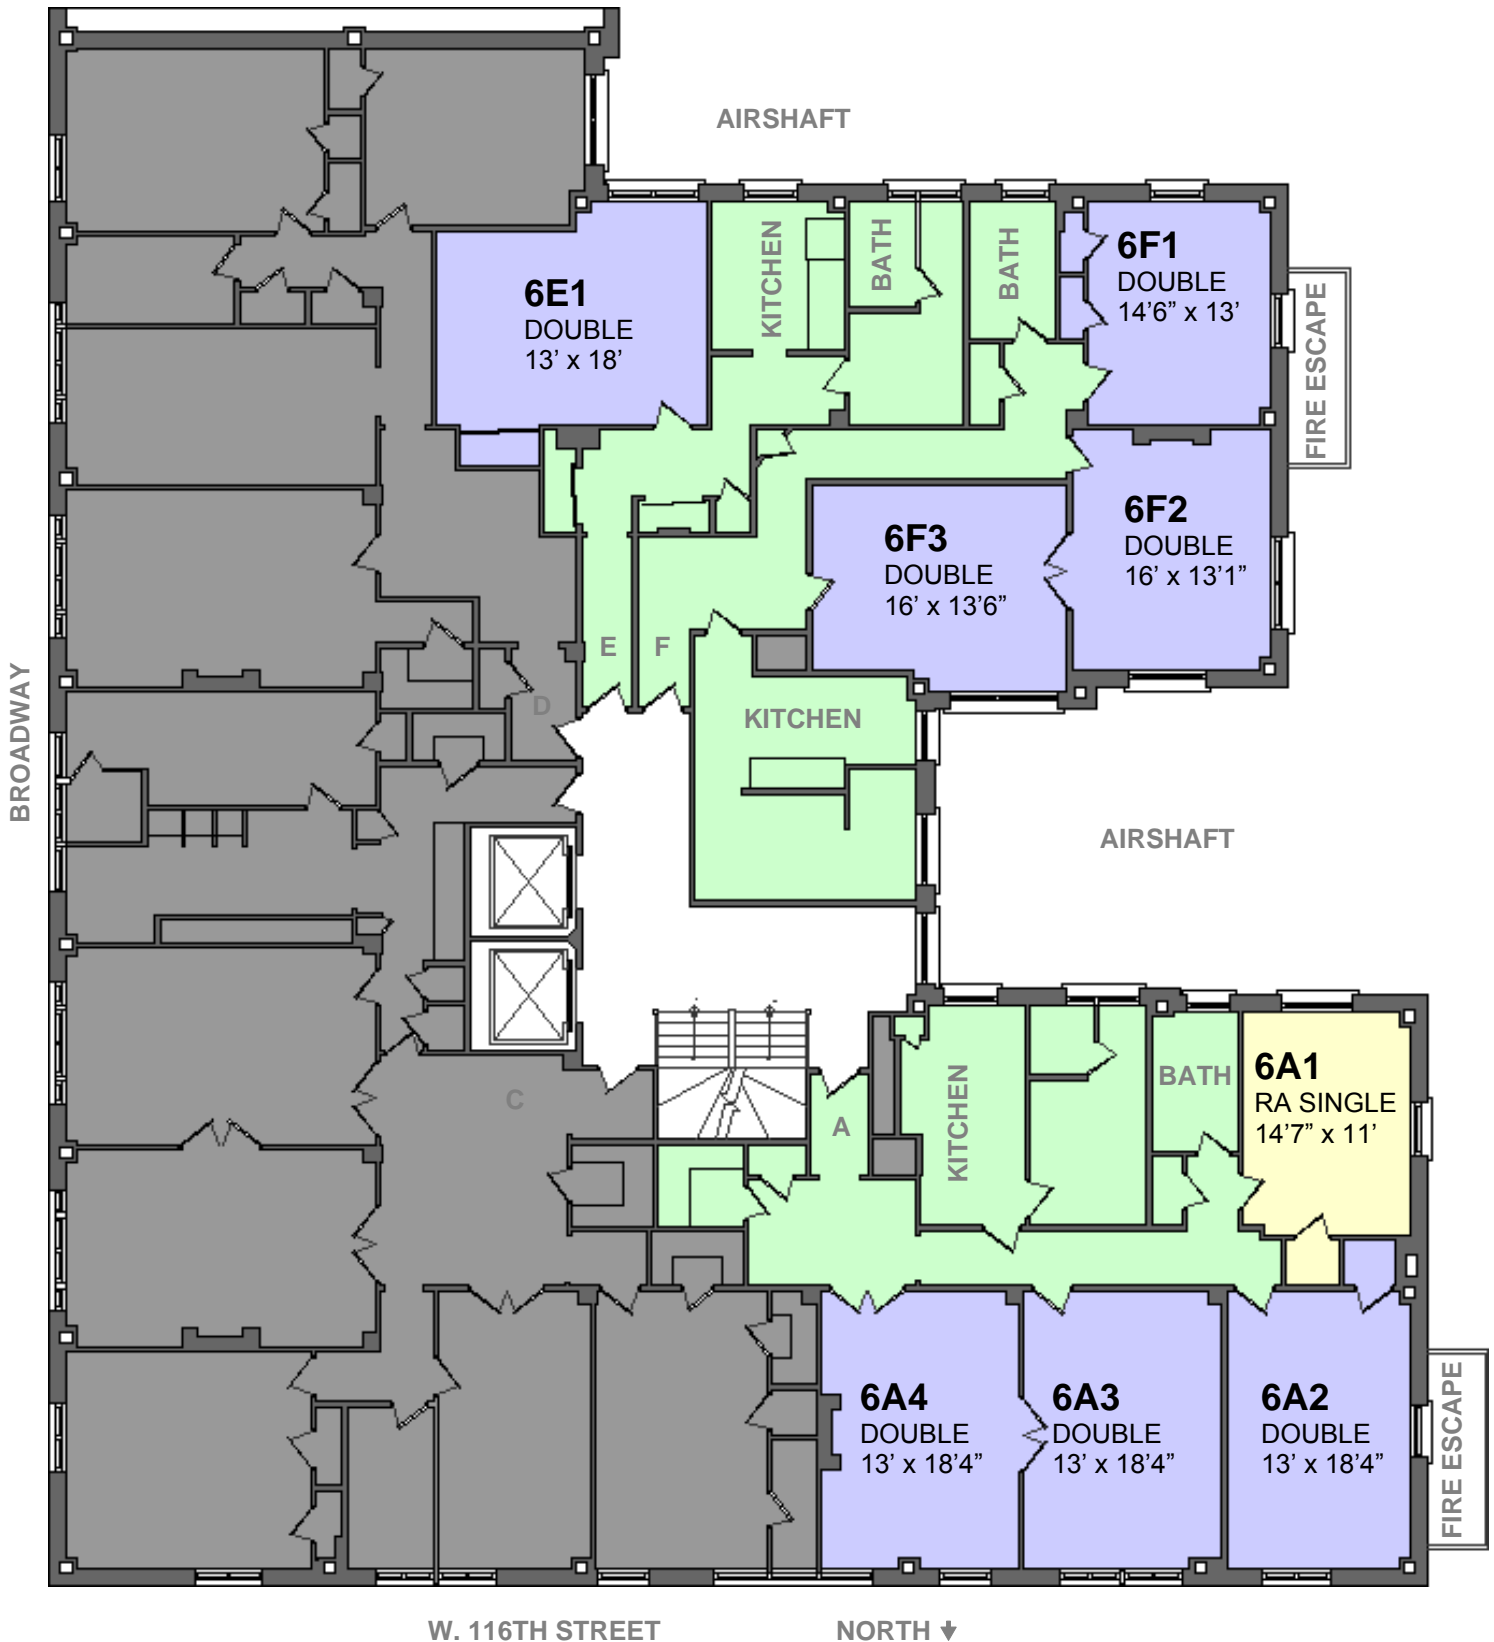

600 W.116th Street

2nd Floor

- Single Room
- Double Room
- Shared Space

ALL MEASUREMENTS APPROXIMATE & NOT TO SCALE

600 W.116th Street

3rd Floor

- Single Room
- Double Room
- Shared Space

ALL MEASUREMENTS APPROXIMATE & NOT TO SCALE

600 W.116th Street

4th Floor

- Single Room
- Double Room
- Shared Space

ALL MEASUREMENTS APPROXIMATE & NOT TO SCALE

600 W.116th Street

5th Floor

- Single Room
- Double Room
- Shared Space

ALL MEASUREMENTS APPROXIMATE & NOT TO SCALE

600 W.116th Street

6th Floor

- Single Room
- Double Room
- Shared Space

ALL MEASUREMENTS APPROXIMATE & NOT TO SCALE

600 W.116th Street

7th Floor

- Single Room
- Double Room
- Shared Space

ALL MEASUREMENTS APPROXIMATE & NOT TO SCALE

600 W.116th Street

8th Floor

- Single Room
- Double Room
- Shared Space

ALL MEASUREMENTS APPROXIMATE & NOT TO SCALE

W. 116TH STREET

NORTH ↓

600 W.116th Street

9th Floor