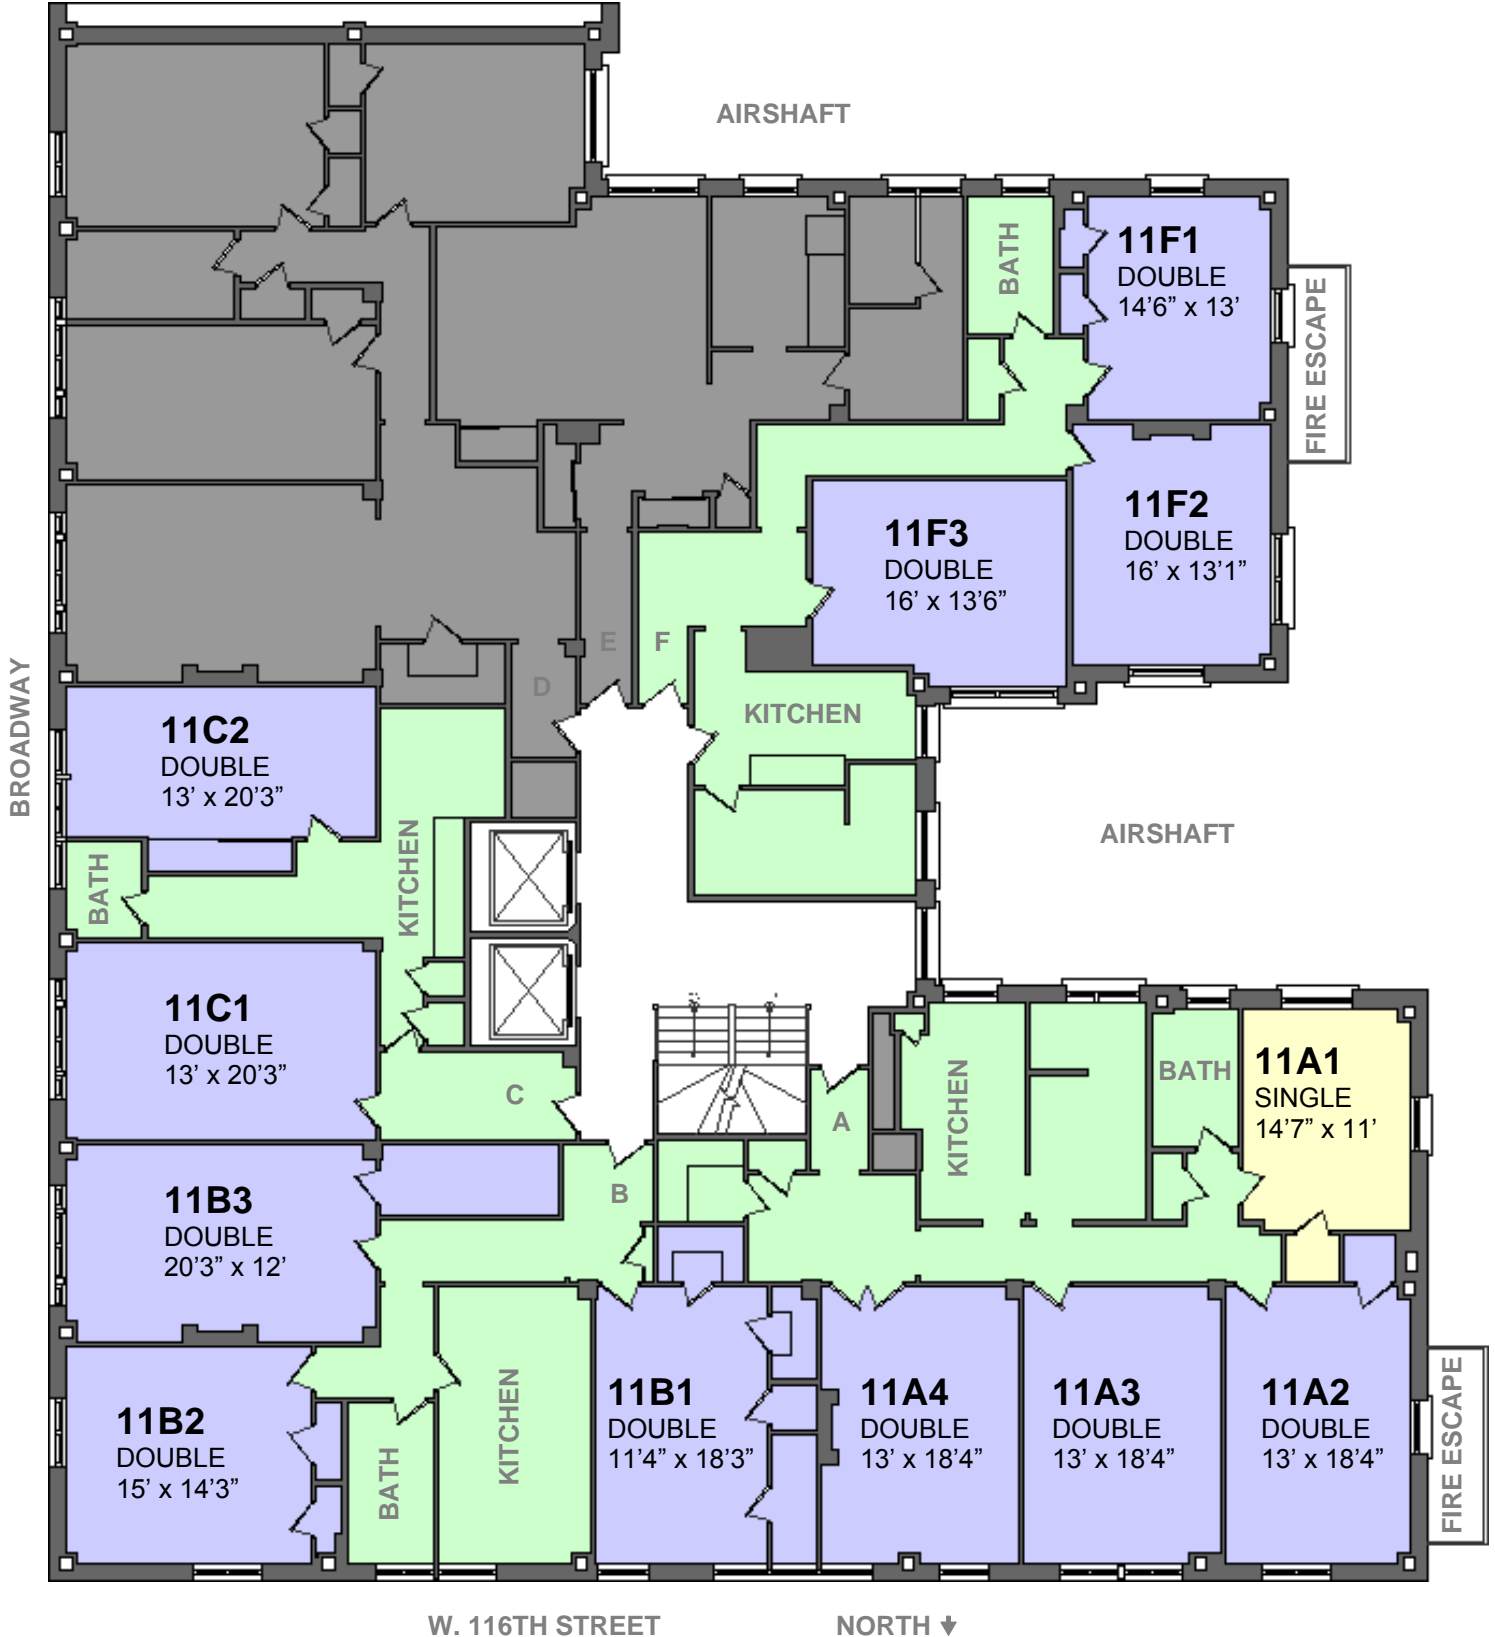

600 W.116th Street

11th Floor

- Single Room
- Double Room
- Shared Space

ALL MEASUREMENTS APPROXIMATE & NOT TO SCALE