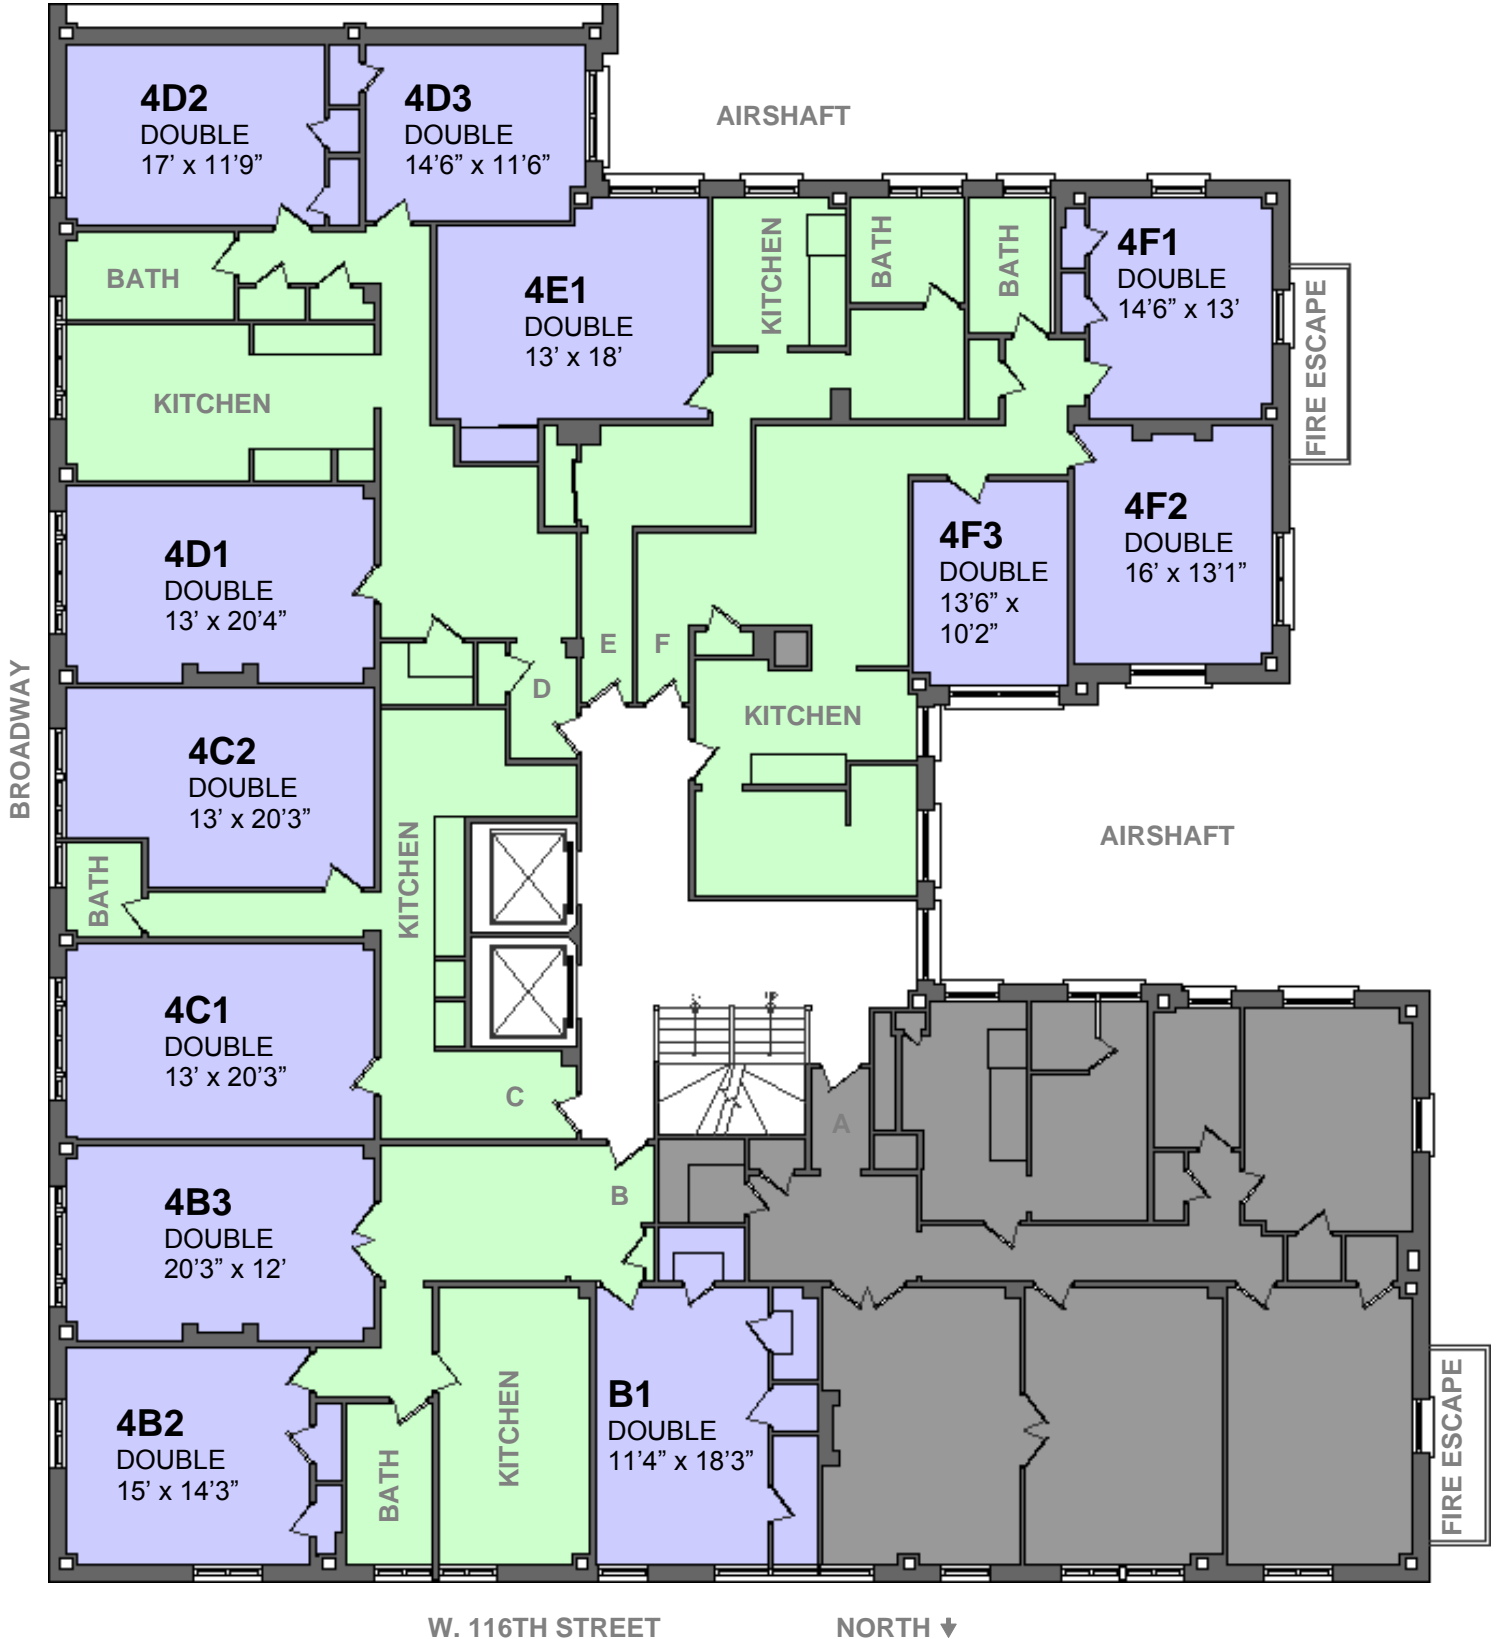

600 W.116th Street

2nd Floor

- Single Room
- Double Room
- Shared Space

ALL MEASUREMENTS APPROXIMATE & NOT TO SCALE

600 W.116th Street

3rd Floor

- Single Room
- Double Room
- Shared Space

ALL MEASUREMENTS APPROXIMATE & NOT TO SCALE

600 W.116th Street

4th Floor

- Single Room
- Double Room
- Shared Space

ALL MEASUREMENTS APPROXIMATE & NOT TO SCALE

600 W.116th Street

5th Floor

- Single Room
- Double Room
- Shared Space

ALL MEASUREMENTS APPROXIMATE & NOT TO SCALE

600 W.116th Street

6th Floor

- Single Room
- Double Room
- Shared Space

ALL MEASUREMENTS APPROXIMATE & NOT TO SCALE

600 W.116th Street

7th Floor

- Single Room
- Double Room
- Shared Space

ALL MEASUREMENTS APPROXIMATE & NOT TO SCALE

600 W.116th Street

8th Floor

- Single Room
- Double Room
- Shared Space

ALL MEASUREMENTS APPROXIMATE & NOT TO SCALE

W. 116TH STREET

NORTH ↓

600 W.116th Street

9th Floor