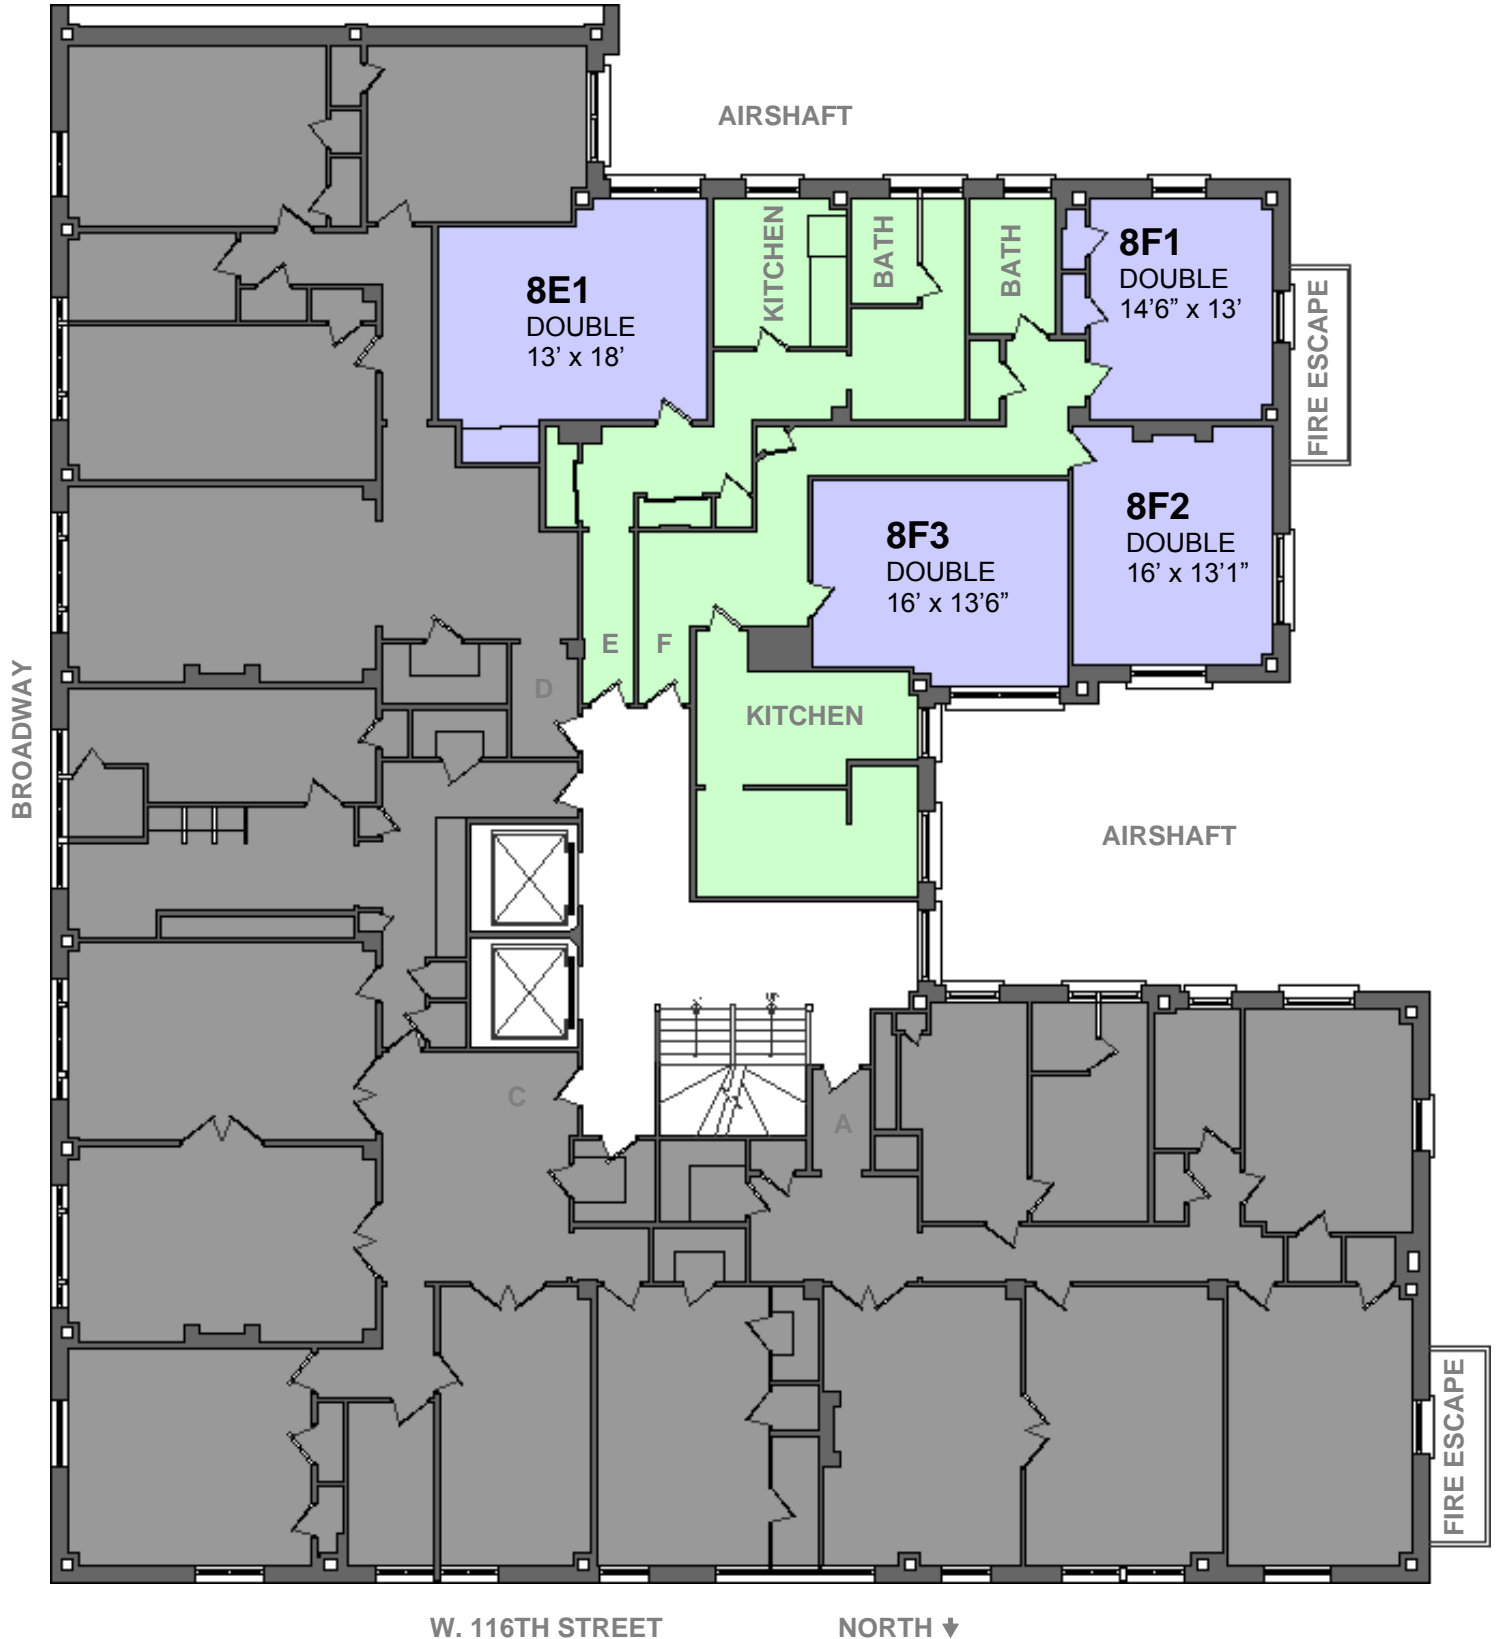

600 W.116th Street

2nd Floor

- Single Room
- Double Room
- Shared Space

ALL MEASUREMENTS APPROXIMATE & NOT TO SCALE

600 W.116th Street

3rd Floor

- Single Room
- Double Room
- Shared Space

ALL MEASUREMENTS APPROXIMATE & NOT TO SCALE

600 W.116th Street

4th Floor

- Single Room
- Double Room
- Shared Space

ALL MEASUREMENTS APPROXIMATE & NOT TO SCALE

600 W.116th Street

5th Floor

- Single Room
- Double Room
- Shared Space

ALL MEASUREMENTS APPROXIMATE & NOT TO SCALE

600 W.116th Street

6th Floor

- Single Room
- Double Room
- Shared Space

ALL MEASUREMENTS APPROXIMATE & NOT TO SCALE

600 W.116th Street

7th Floor

- Single Room
- Double Room
- Shared Space

ALL MEASUREMENTS APPROXIMATE & NOT TO SCALE

600 W.116th Street

8th Floor

- Single Room
- Double Room
- Shared Space

ALL MEASUREMENTS APPROXIMATE & NOT TO SCALE

W. 116TH STREET

NORTH ↓

600 W.116th Street

9th Floor