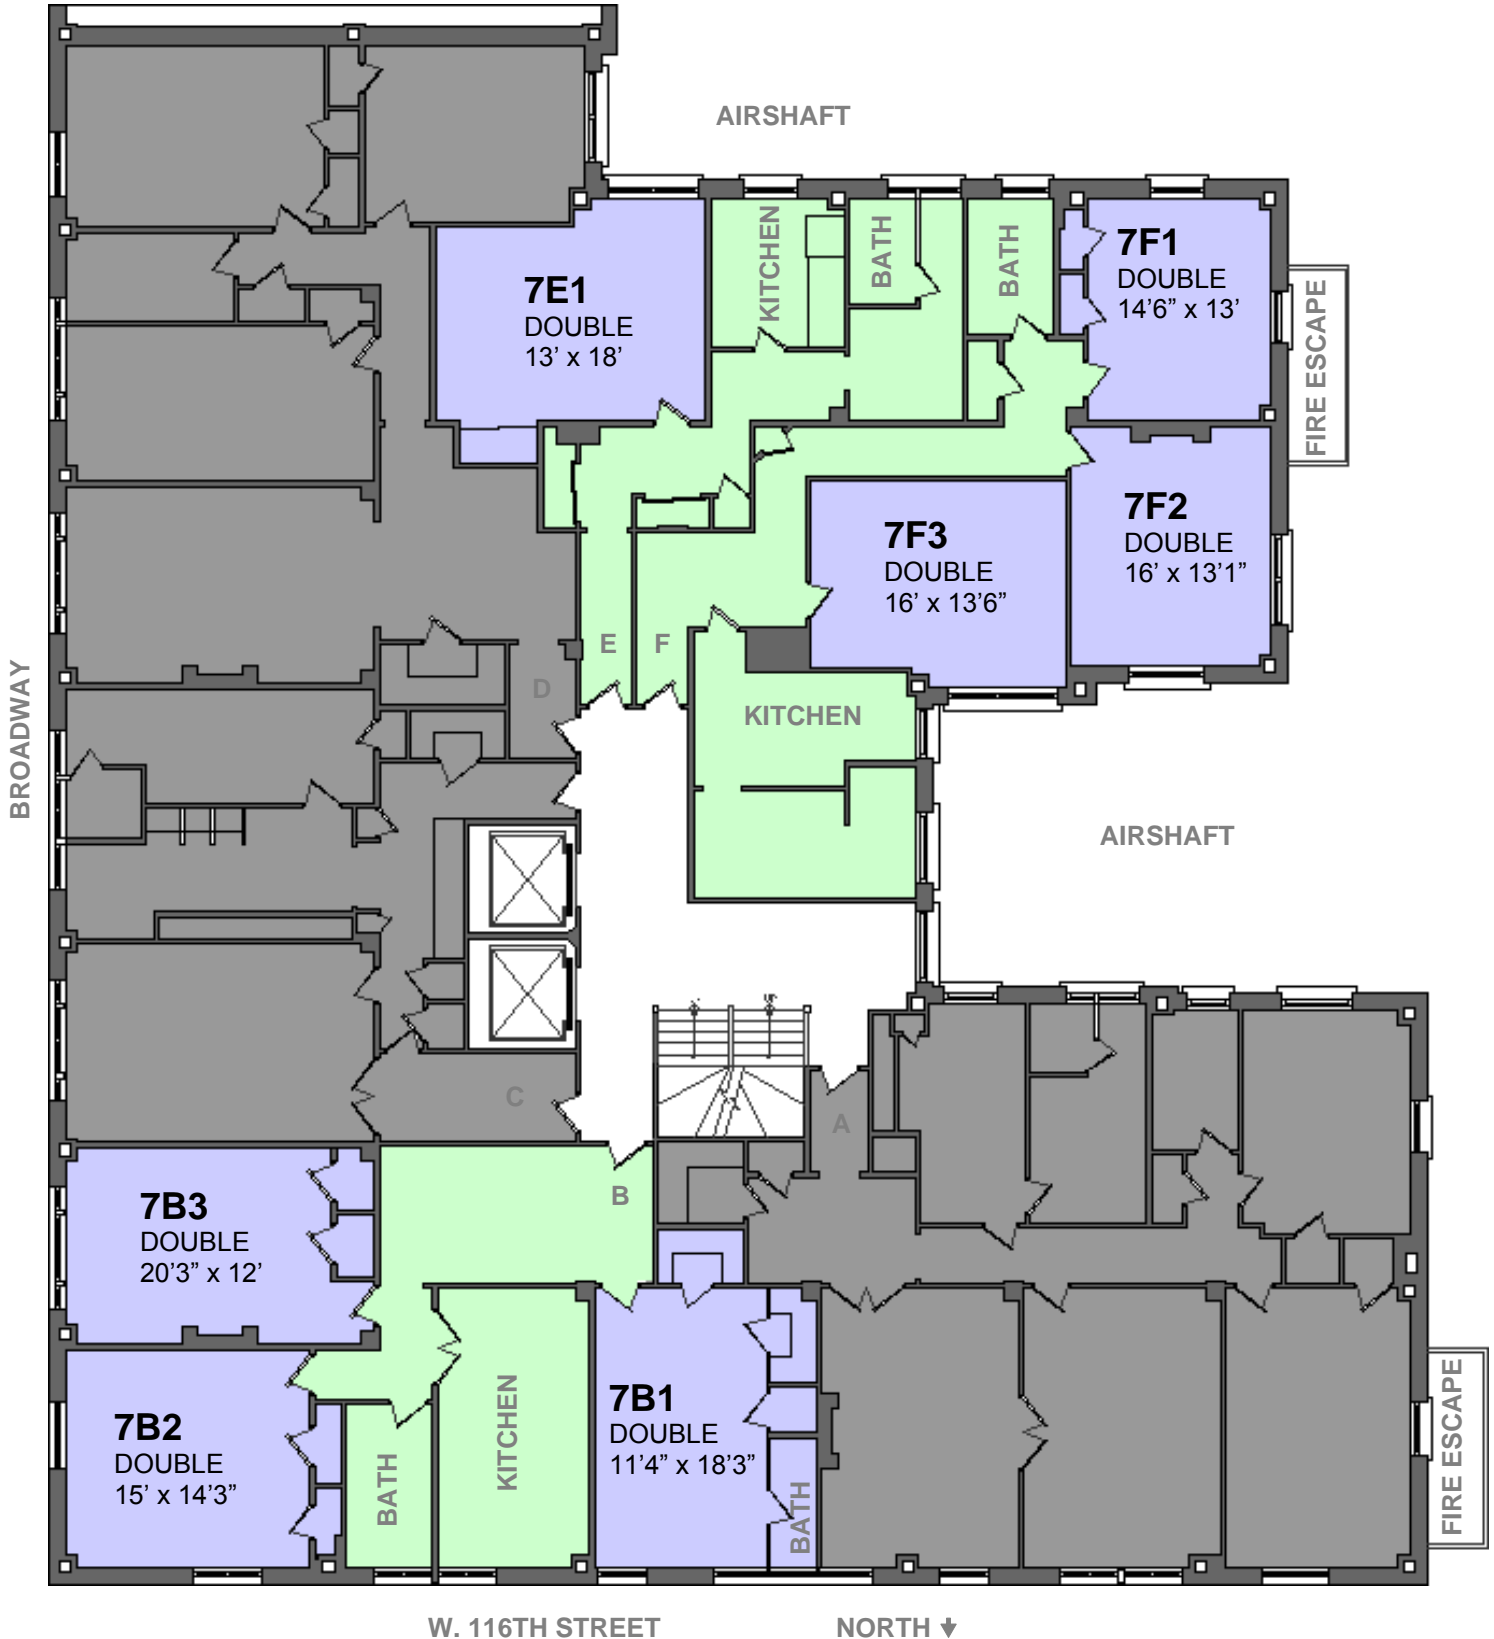

600 W.116th Street

7th Floor

- Single Room
- Double Room
- Shared Space

ALL MEASUREMENTS APPROXIMATE & NOT TO SCALE