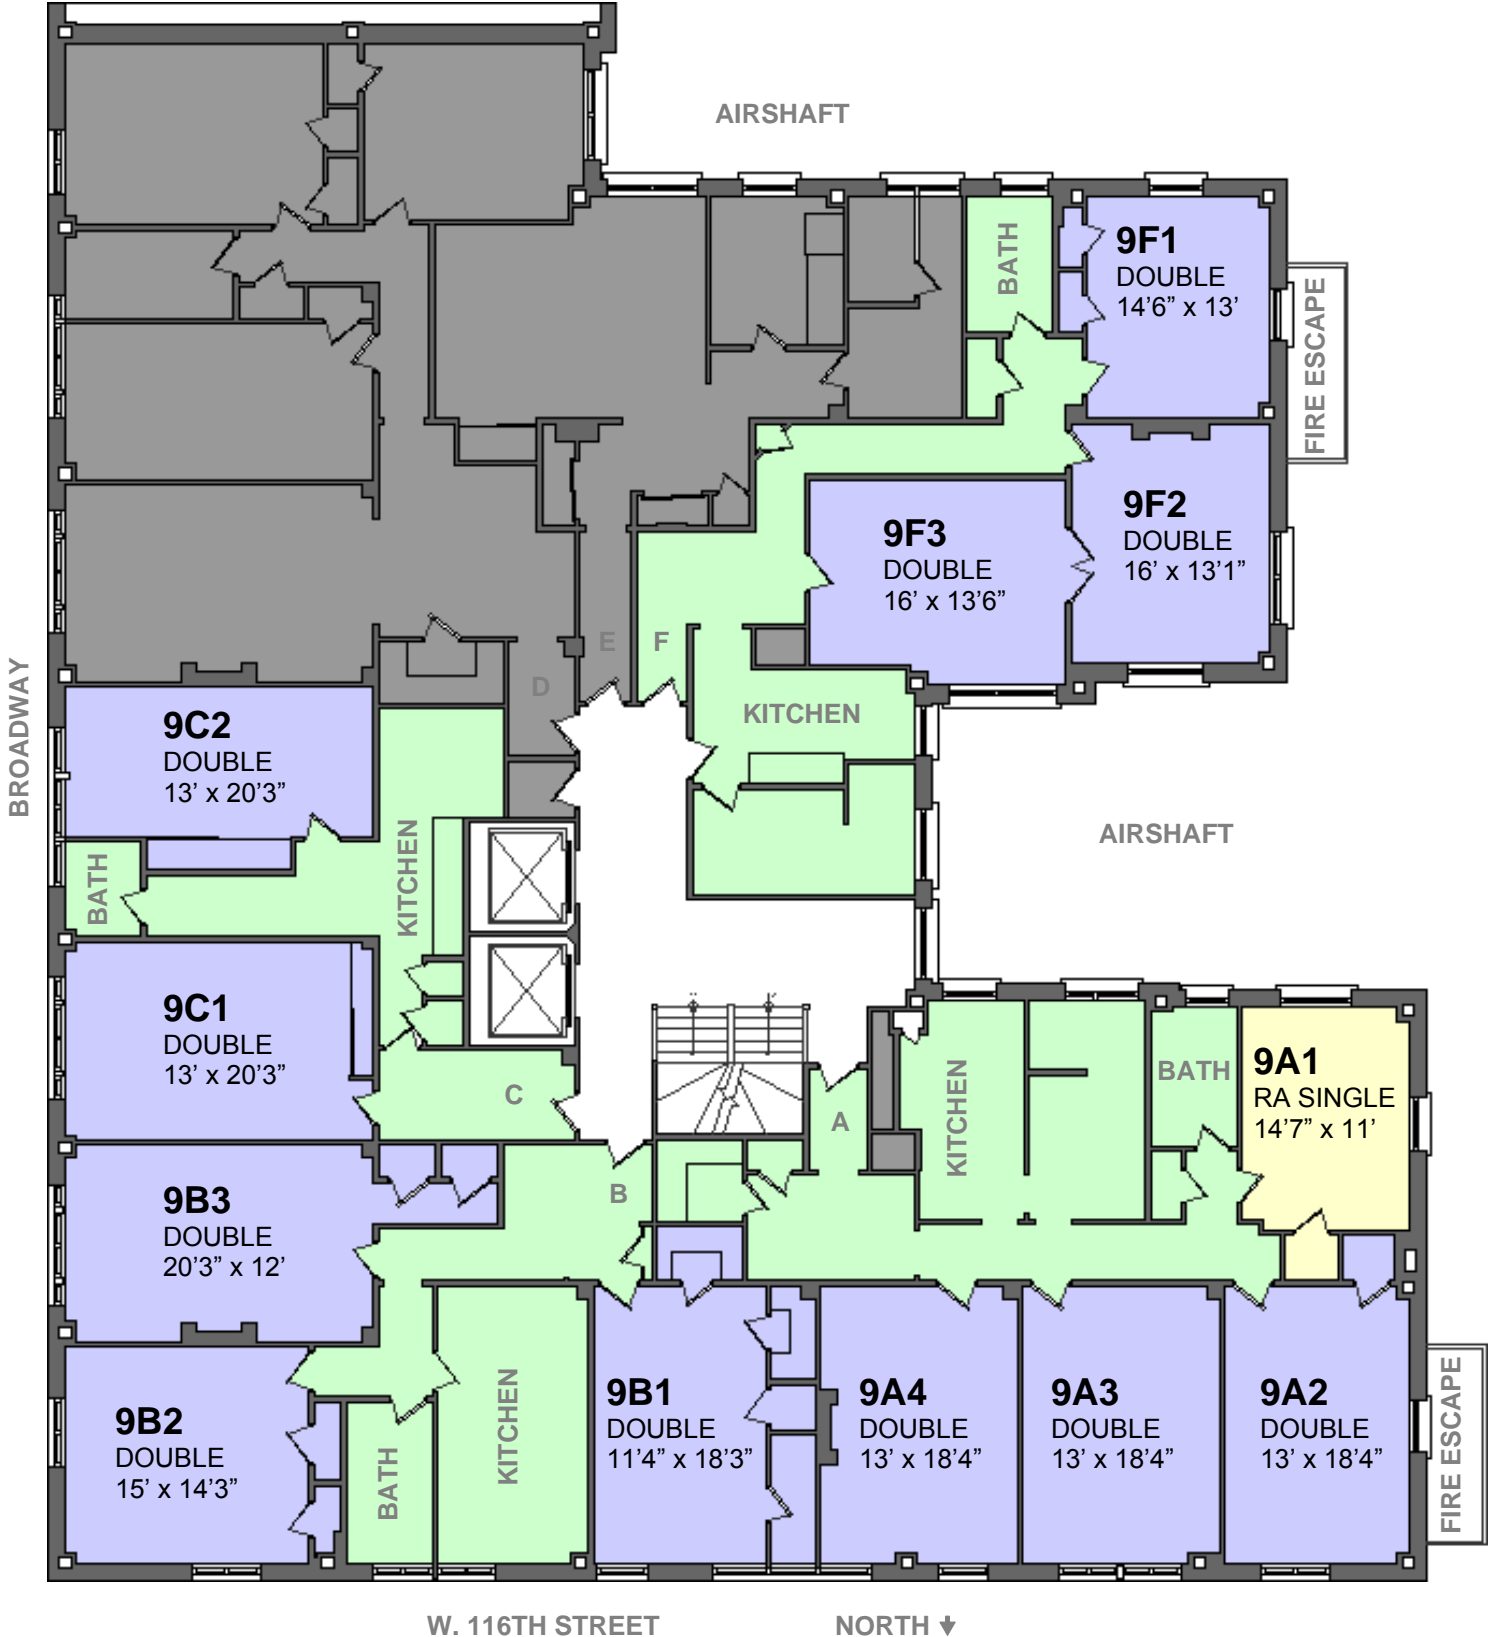

600 W.116th Street

2nd Floor

- Single Room
- Double Room
- Shared Space

ALL MEASUREMENTS APPROXIMATE & NOT TO SCALE

600 W.116th Street

3rd Floor

- Single Room
- Double Room
- Shared Space

ALL MEASUREMENTS APPROXIMATE & NOT TO SCALE

600 W.116th Street

4th Floor

- Single Room
- Double Room
- Shared Space

ALL MEASUREMENTS APPROXIMATE & NOT TO SCALE

600 W.116th Street

5th Floor

- Single Room
- Double Room
- Shared Space

ALL MEASUREMENTS APPROXIMATE & NOT TO SCALE

600 W.116th Street

8th Floor

- Single Room
- Double Room
- Shared Space

ALL MEASUREMENTS APPROXIMATE & NOT TO SCALE

W. 116TH STREET

NORTH ↓

600 W.116th Street

9th Floor

- Single Room
- Double Room
- Shared Space

ALL MEASUREMENTS APPROXIMATE & NOT TO SCALE

600 W.116th Street

10th Floor

- Single Room
- Double Room
- Shared Space

ALL MEASUREMENTS APPROXIMATE & NOT TO SCALE

600 W.116th Street