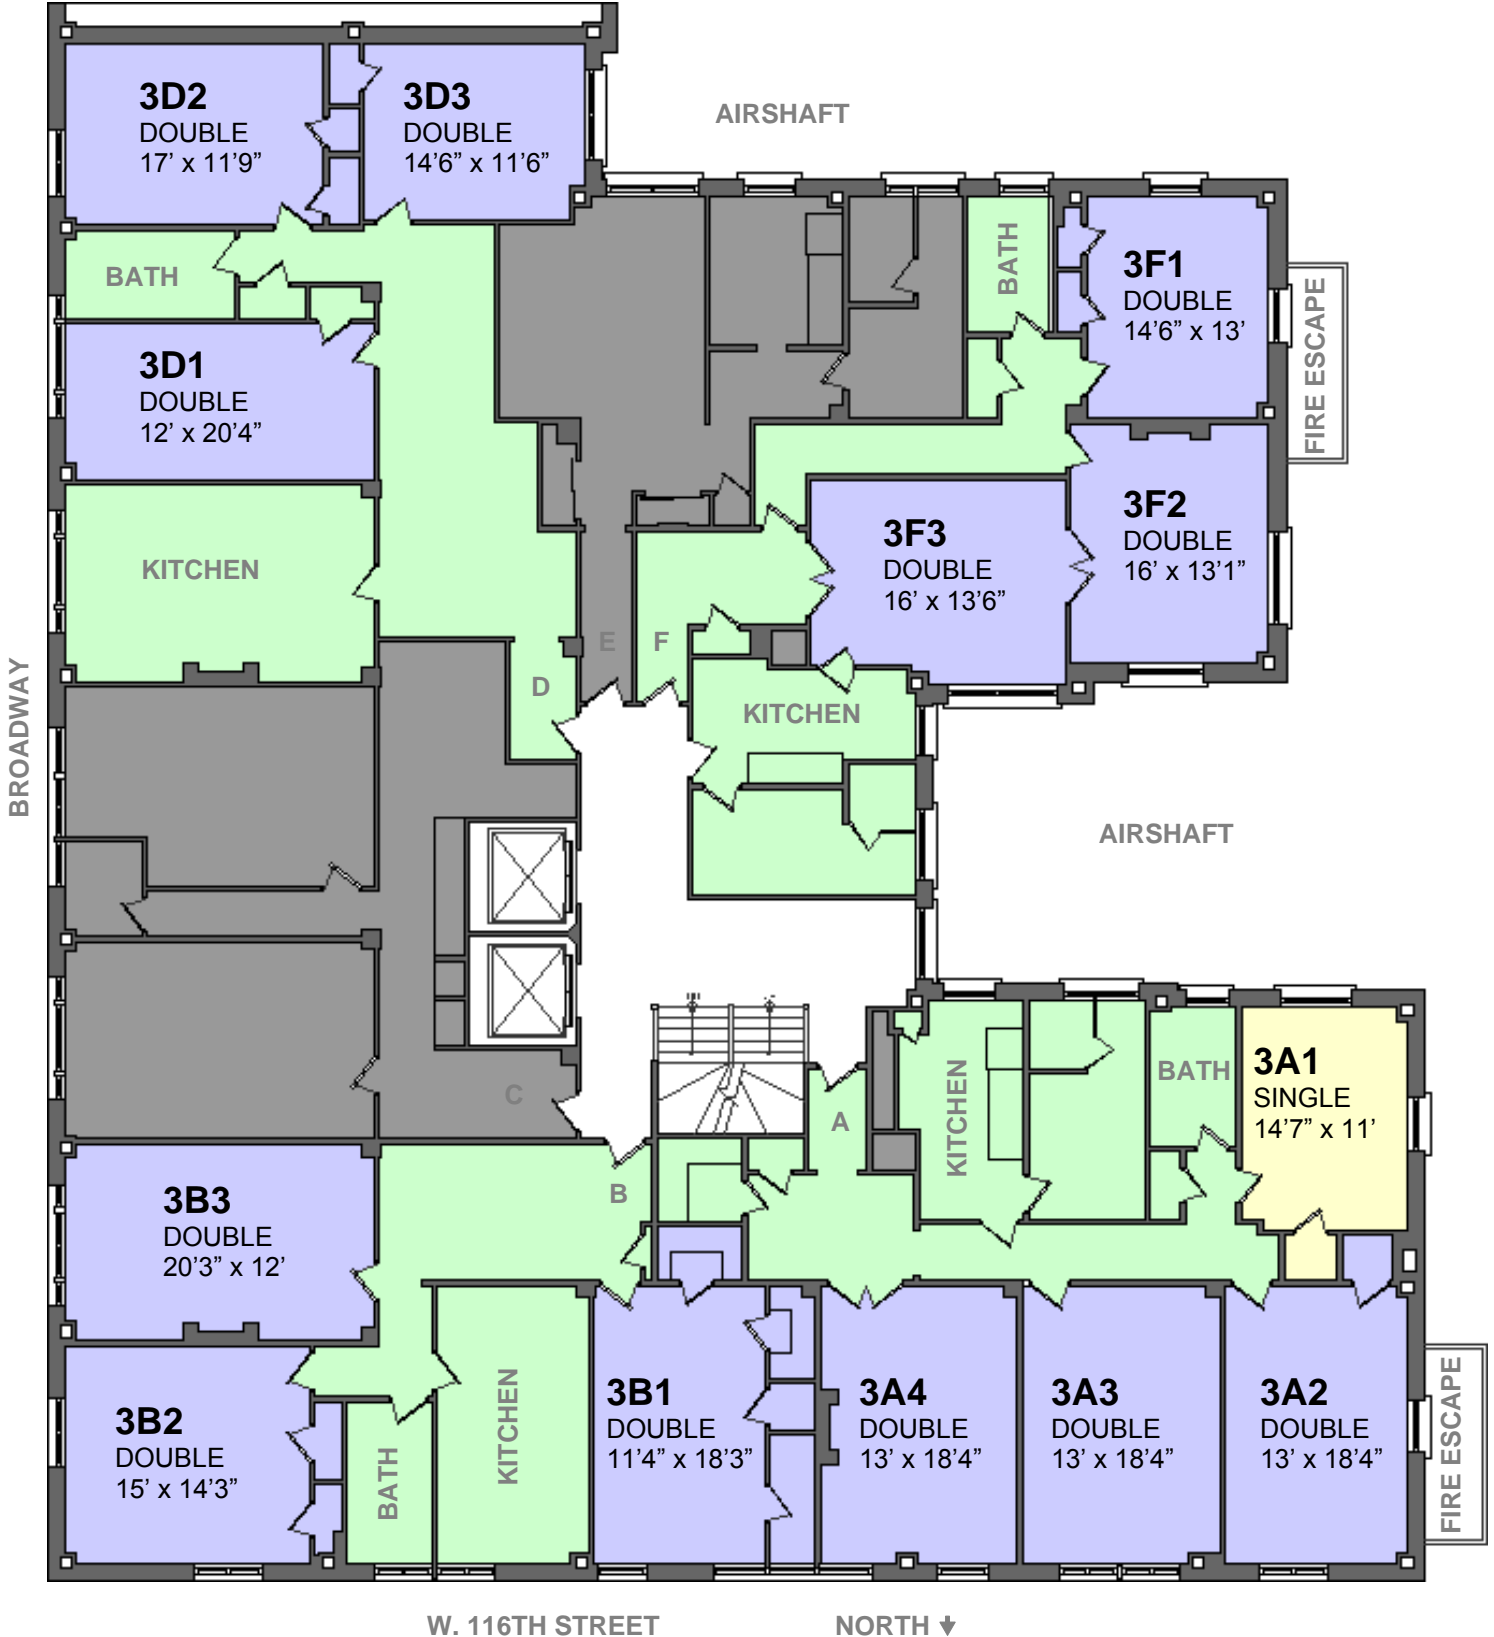

600 W.116th Street

2nd Floor

- Single Room
- Double Room
- Shared Space

ALL MEASUREMENTS APPROXIMATE & NOT TO SCALE

600 W.116th Street

3rd Floor

- Single Room
- Double Room
- Shared Space

ALL MEASUREMENTS APPROXIMATE & NOT TO SCALE

600 W.116th Street

4th Floor

- Single Room
- Double Room
- Shared Space

ALL MEASUREMENTS APPROXIMATE & NOT TO SCALE

600 W.116th Street

5th Floor

- Single Room
- Double Room
- Shared Space

ALL MEASUREMENTS APPROXIMATE & NOT TO SCALE

600 W.116th Street

6th Floor

- Single Room
- Double Room
- Shared Space

ALL MEASUREMENTS APPROXIMATE & NOT TO SCALE

600 W.116th Street

7th Floor

- Single Room
- Double Room
- Shared Space

ALL MEASUREMENTS APPROXIMATE & NOT TO SCALE

600 W.116th Street

8th Floor

- Single Room
- Double Room
- Shared Space

ALL MEASUREMENTS APPROXIMATE & NOT TO SCALE

W. 116TH STREET

NORTH ↓

600 W.116th Street

9th Floor