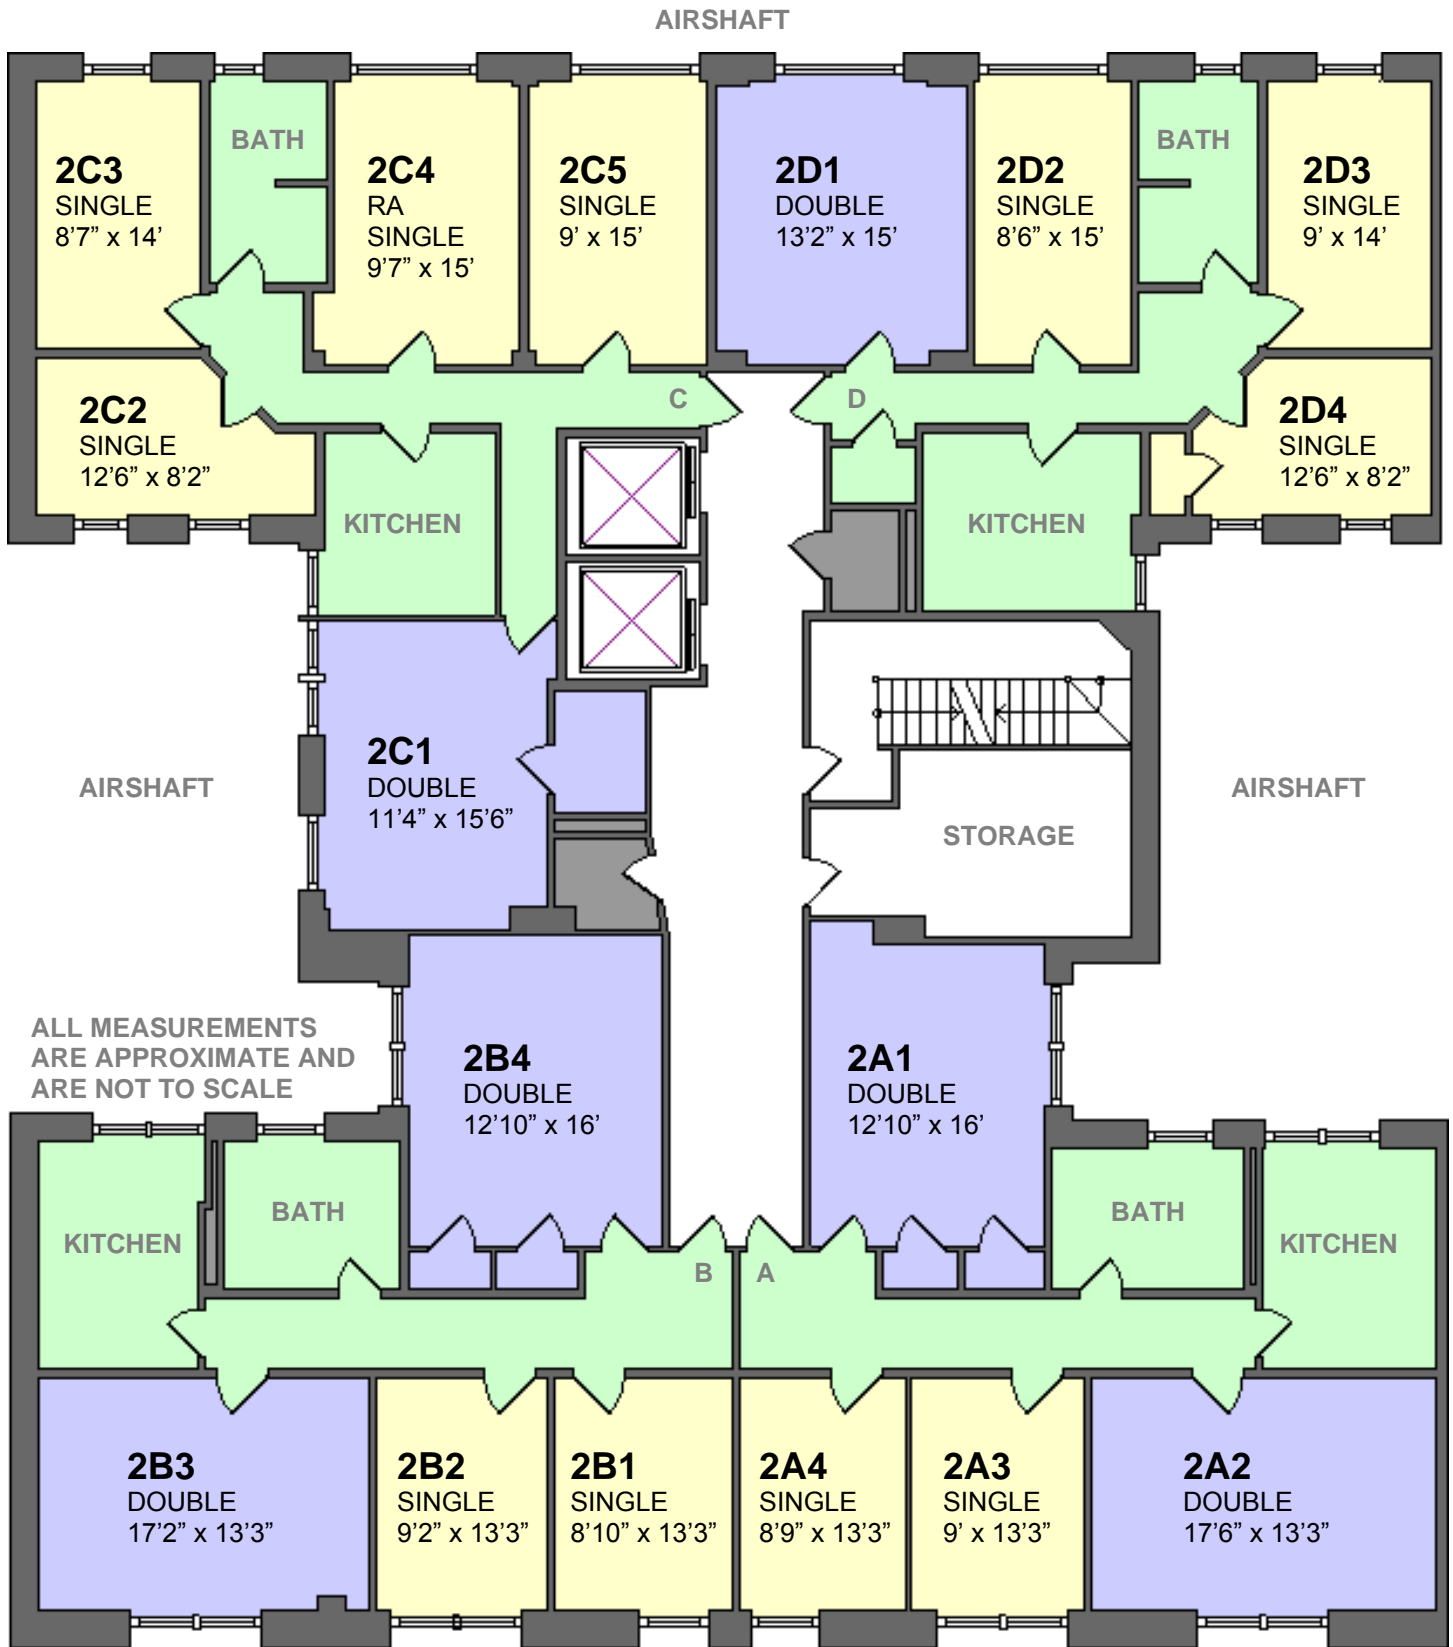

# 616 W.116th Street

## 1st Floor

## 2nd Floor

- Single Room
- Double Room
- Shared Space

W. 116TH STREET

NORTH ↓