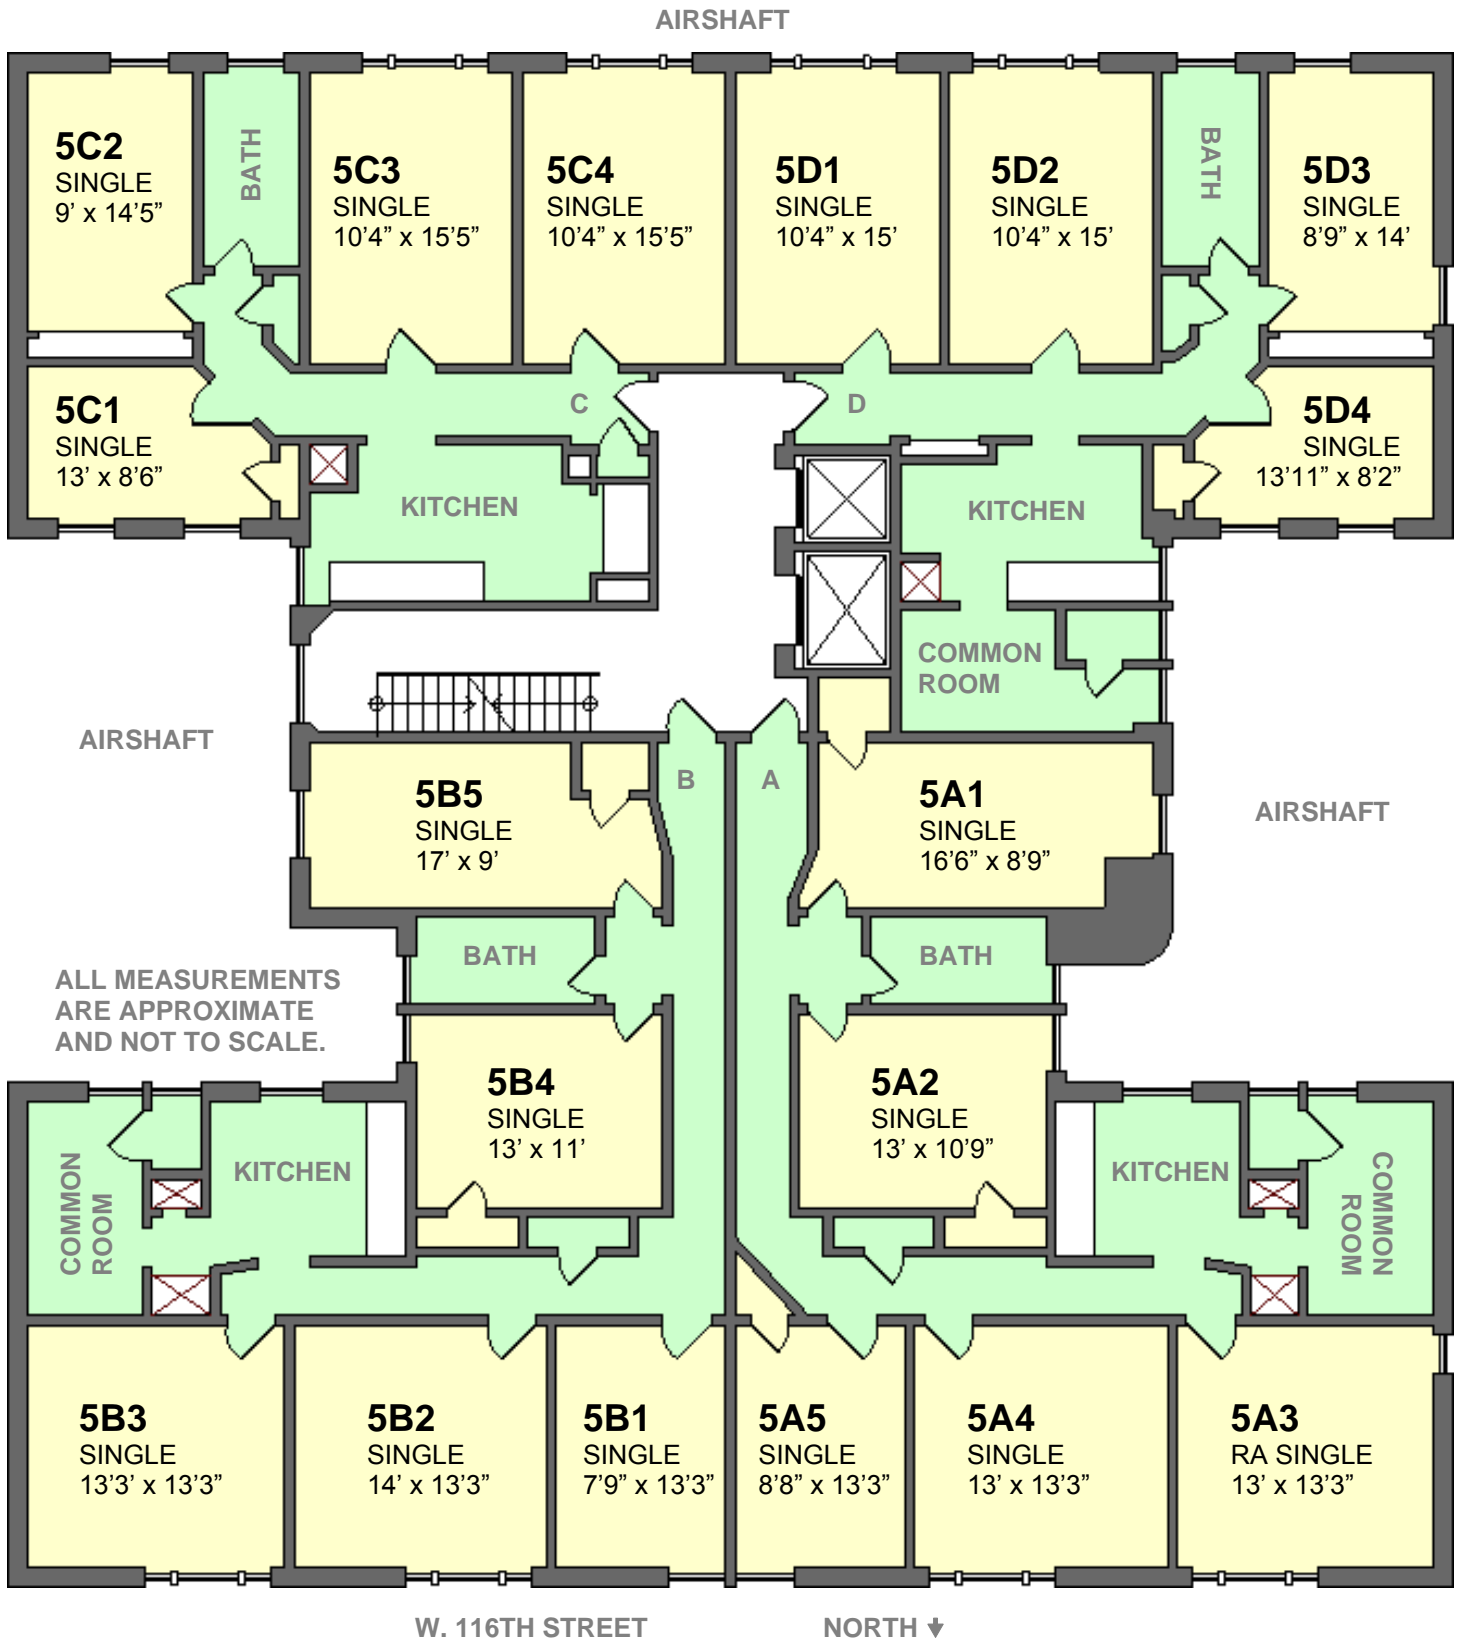

620 W.116th Street

1st Floor

- Single Room
- Double Room
- Shared Space

W. 116TH STREET

NORTH ↓

620 W.116th Street

2nd Floor

- Single Room
- Double Room
- Shared Space

ALL MEASUREMENTS
ARE APPROXIMATE
AND NOT TO SCALE.

W. 116TH STREET

NORTH ↓

620 W.116th Street

3rd Floor

- Single Room
- Double Room
- Shared Space

W. 116TH STREET

NORTH ↓

620 W.116th Street

4th Floor

- Single Room
- Double Room
- Shared Space

620 W.116th Street

5th Floor

- Single Room
- Double Room
- Shared Space

620 W.116th Street

6th Floor

- Single Room
- Double Room
- Shared Space

620 W.116th Street

7th Floor

- Single Room
- Double Room
- Shared Space

620 W.116th Street

8th Floor

- Single Room
- Double Room
- Shared Space

620 W.116th Street