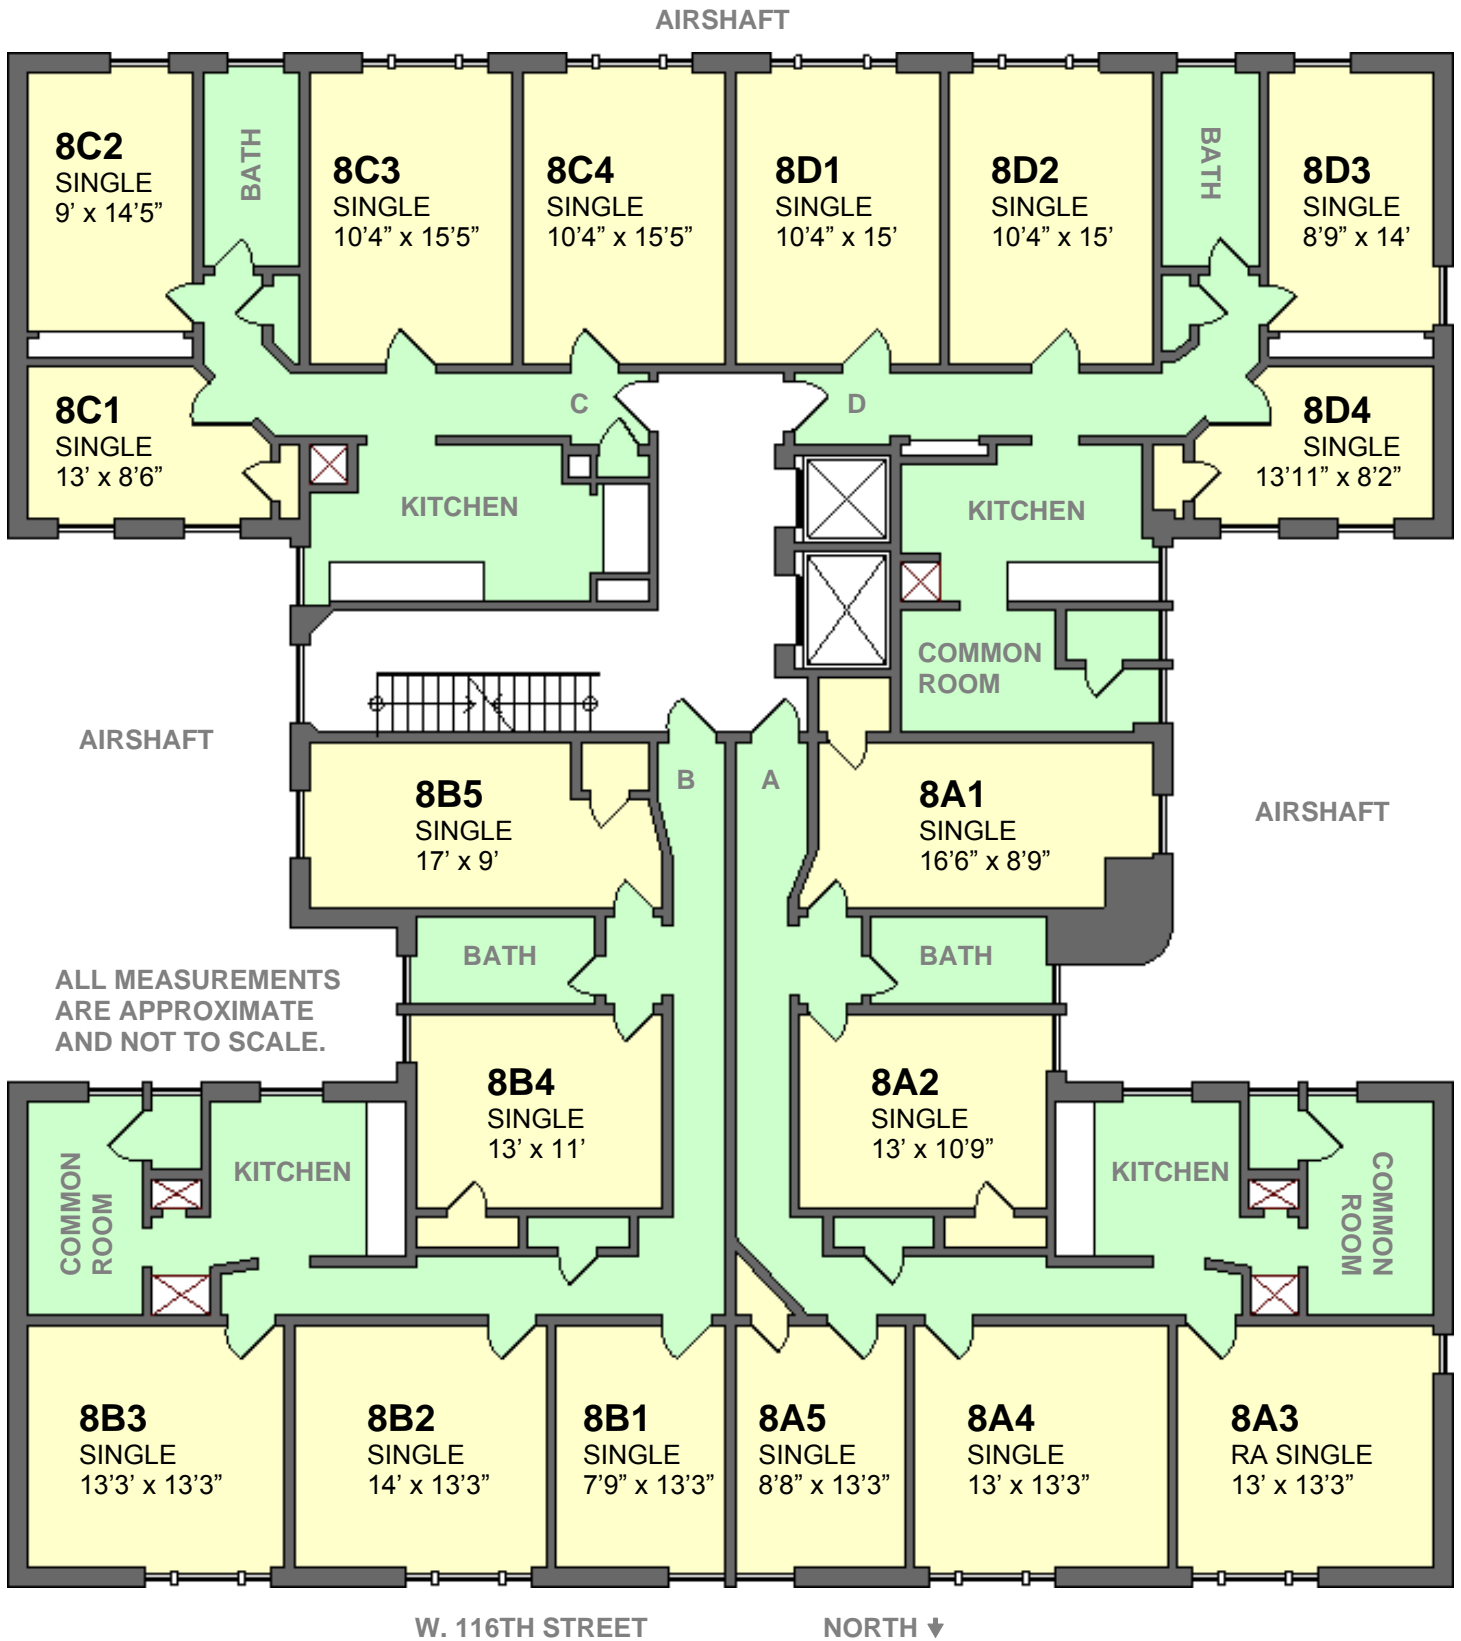

620 W.116th Street

1st Floor

- Single Room
- Double Room
- Shared Space

W. 116TH STREET

NORTH ↓

620 W.116th Street

2nd Floor

- Single Room
- Double Room
- Shared Space

620 W.116th Street

4th Floor

- Single Room
- Double Room
- Shared Space

620 W.116th Street

5th Floor

- Single Room
- Double Room
- Shared Space

620 W.116th Street

6th Floor

- Single Room
- Double Room
- Shared Space

620 W.116th Street

7th Floor

- Single Room
- Double Room
- Shared Space

620 W.116th Street

8th Floor

- Single Room
- Double Room
- Shared Space

620 W.116th Street

9th Floor

- Single Room
- Double Room
- Shared Space

620 W.116th Street

10th Floor

- Single Room
- Double Room
- Shared Space