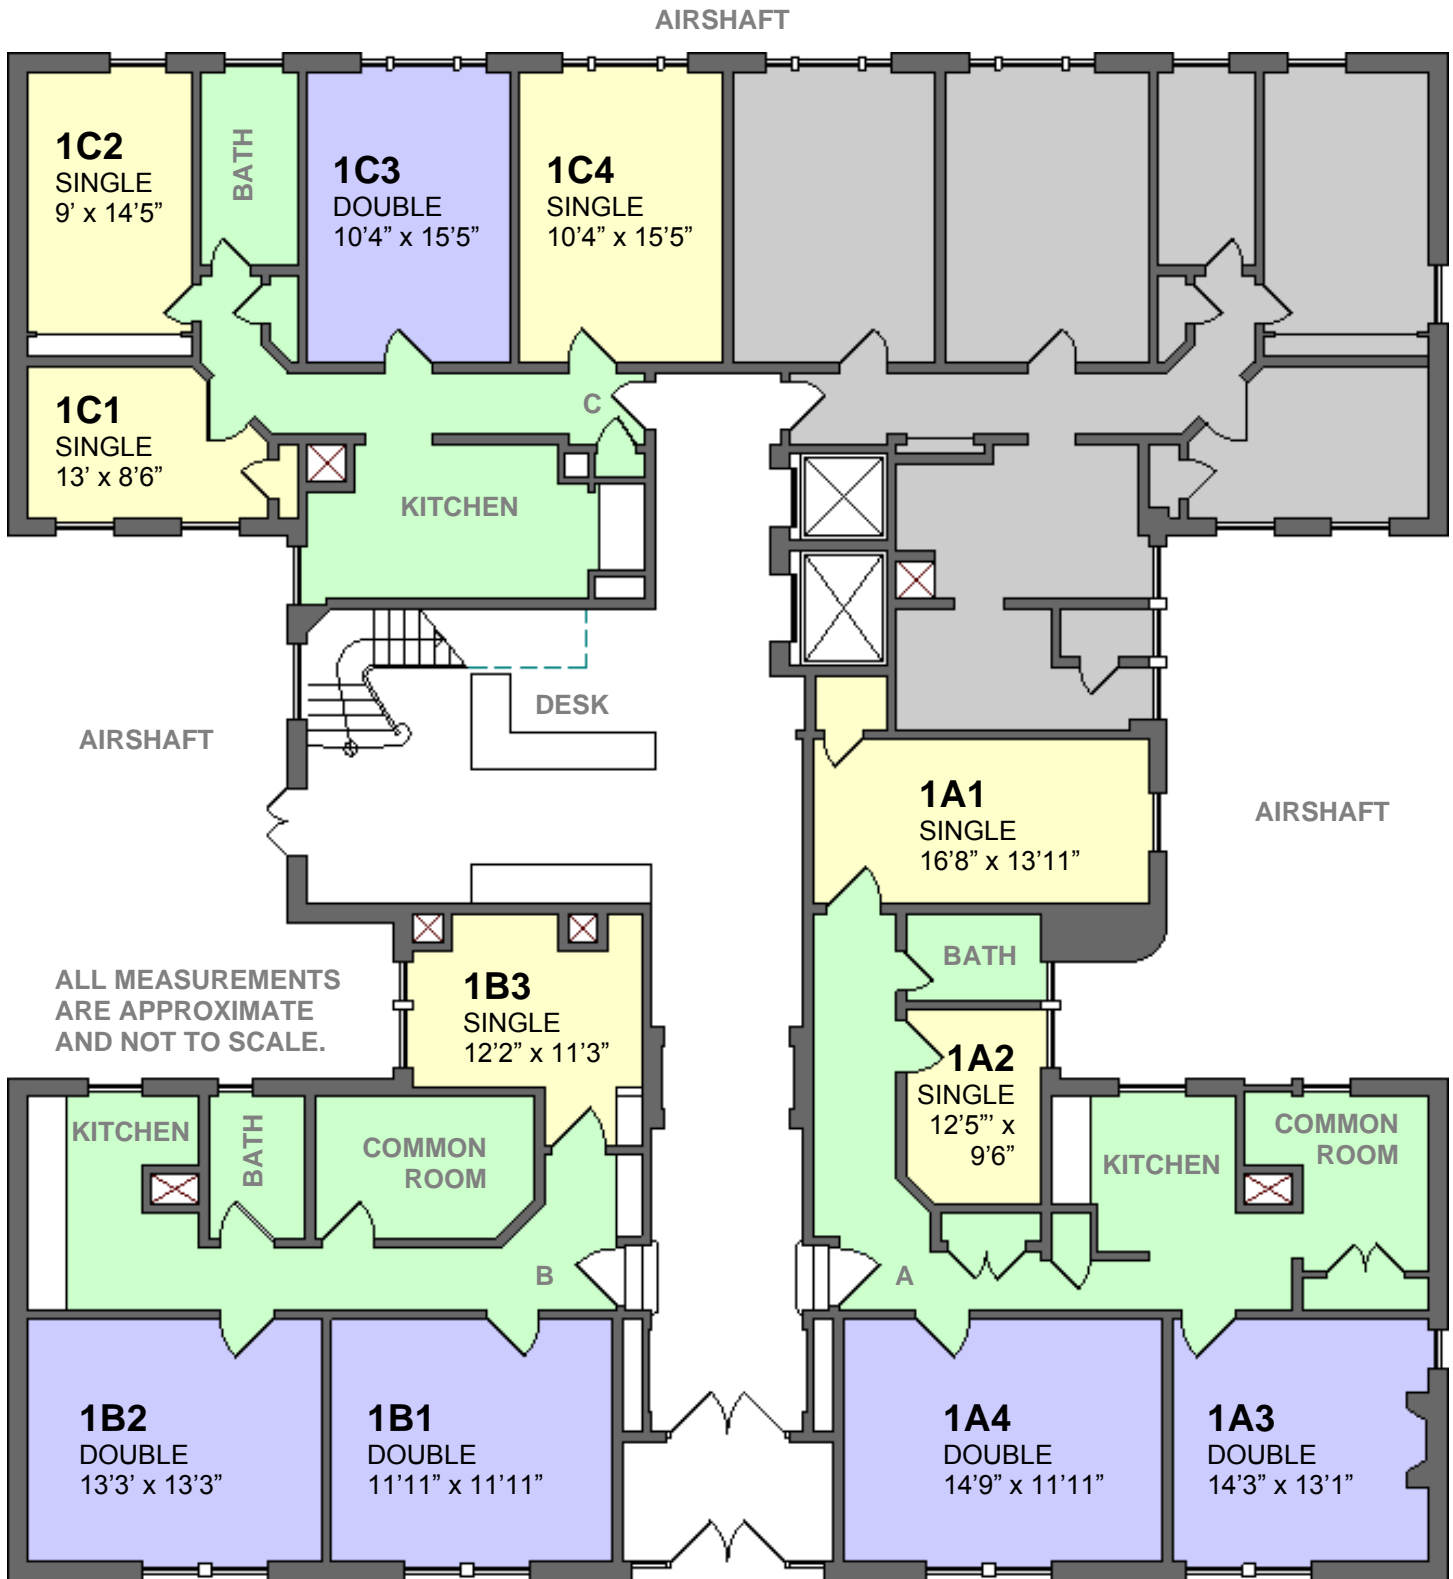

620 W.116th Street

1st Floor

- Single Room
- Double Room
- Shared Space

W. 116TH STREET

NORTH ↓

620 W.116th Street

2nd Floor

- Single Room
- Double Room
- Shared Space

ALL MEASUREMENTS
ARE APPROXIMATE
AND NOT TO SCALE.

W. 116TH STREET

NORTH ↓

620 W.116th Street

3rd Floor

- Single Room
- Double Room
- Shared Space

W. 116TH STREET

NORTH ↓

620 W.116th Street

4th Floor

- Single Room
- Double Room
- Shared Space

620 W.116th Street

5th Floor

- Single Room
- Double Room
- Shared Space

620 W.116th Street

6th Floor

9th Floor

- Single Room
- Double Room
- Shared Space

620 W.116th Street

10th Floor

- Single Room
- Double Room
- Shared Space