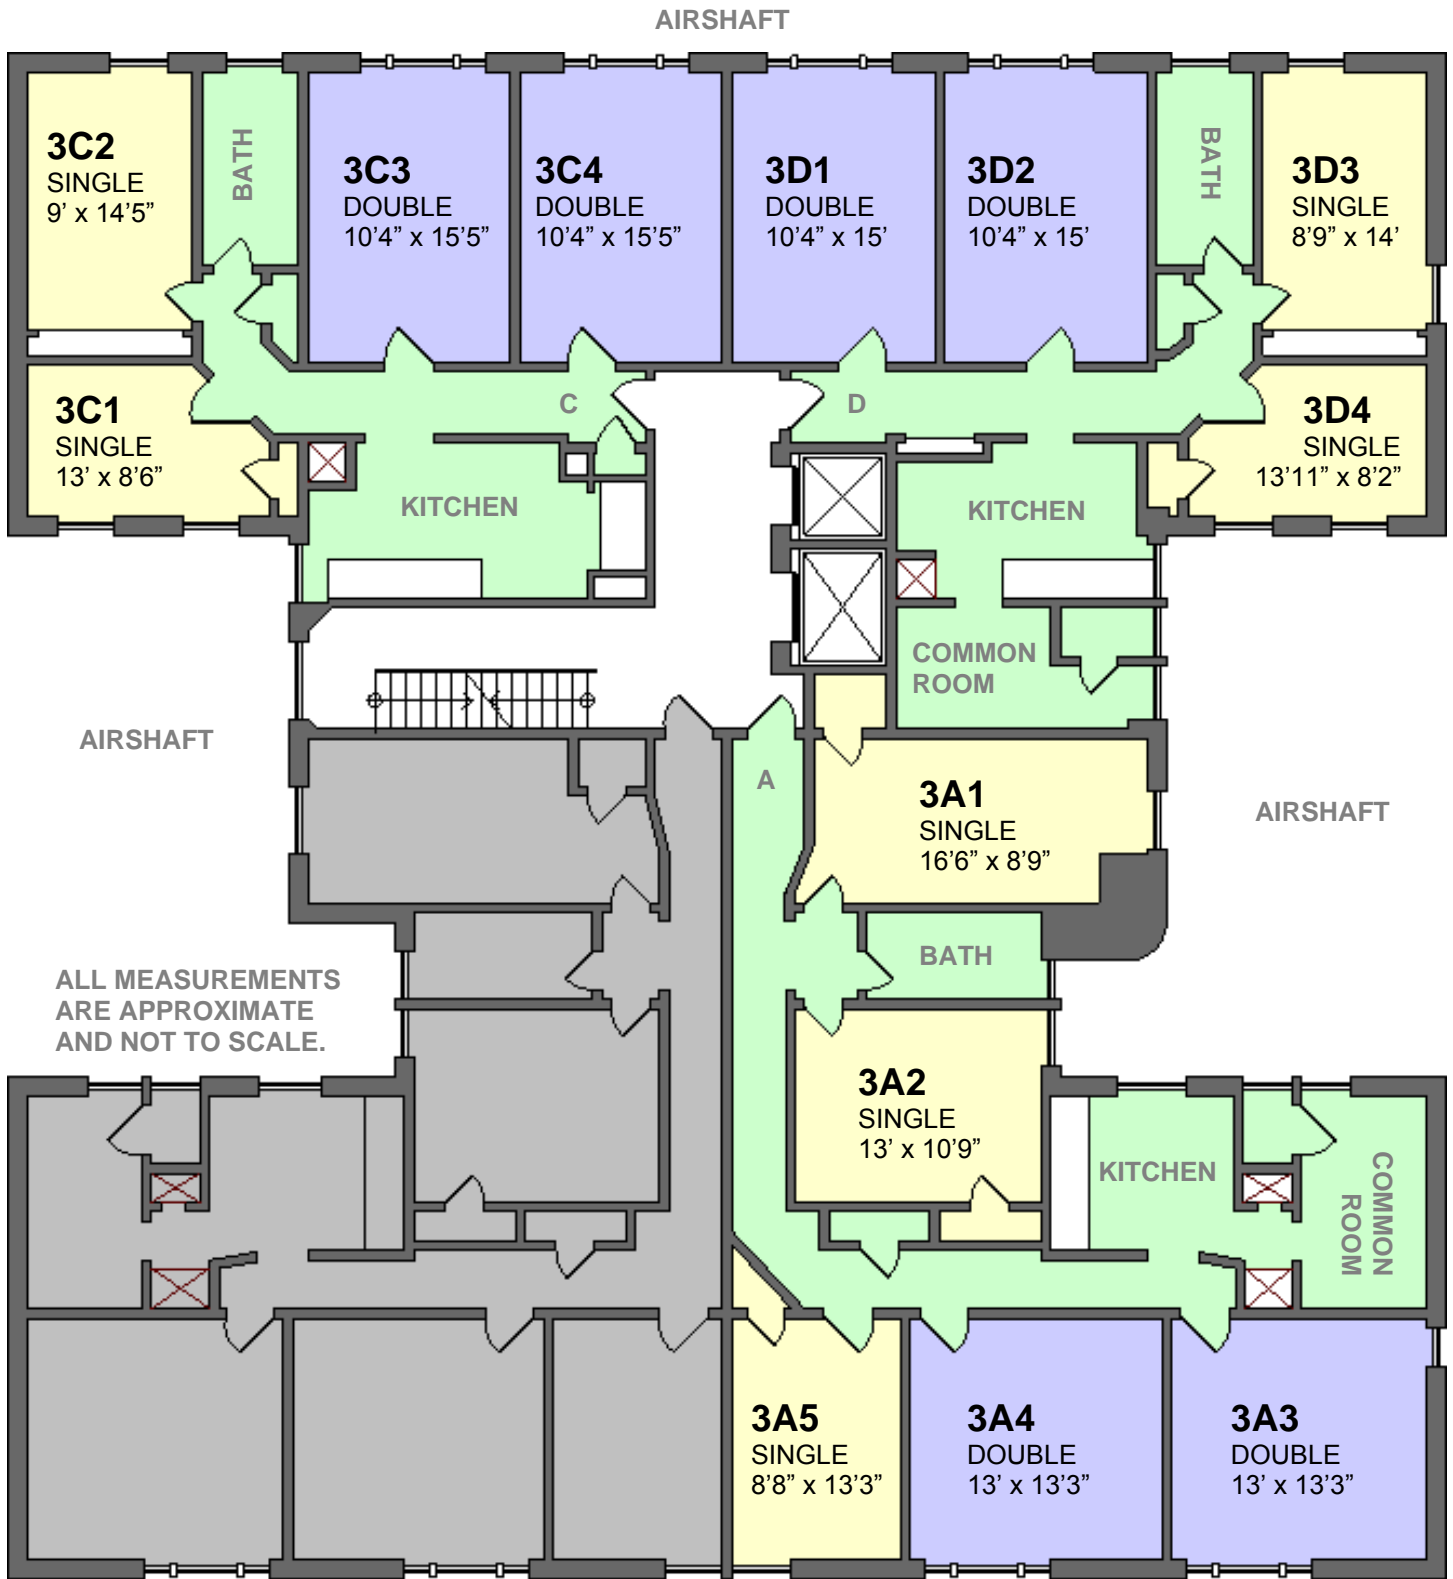

620 W.116th Street

1st Floor

- Single Room
- Double Room
- Shared Space

W. 116TH STREET

NORTH ↓

620 W.116th Street

2nd Floor

- Single Room
- Double Room
- Shared Space

ALL MEASUREMENTS
ARE APPROXIMATE
AND NOT TO SCALE.

W. 116TH STREET

NORTH ↓

620 W.116th Street

3rd Floor

- Single Room
- Double Room
- Shared Space

W. 116TH STREET

NORTH ↓

620 W.116th Street

4th Floor

- Single Room
- Double Room
- Shared Space

620 W.116th Street

5th Floor

- Single Room
- Double Room
- Shared Space

620 W.116th Street

6th Floor

9th Floor

- Single Room
- Double Room
- Shared Space

620 W.116th Street

10th Floor

- Single Room
- Double Room
- Shared Space