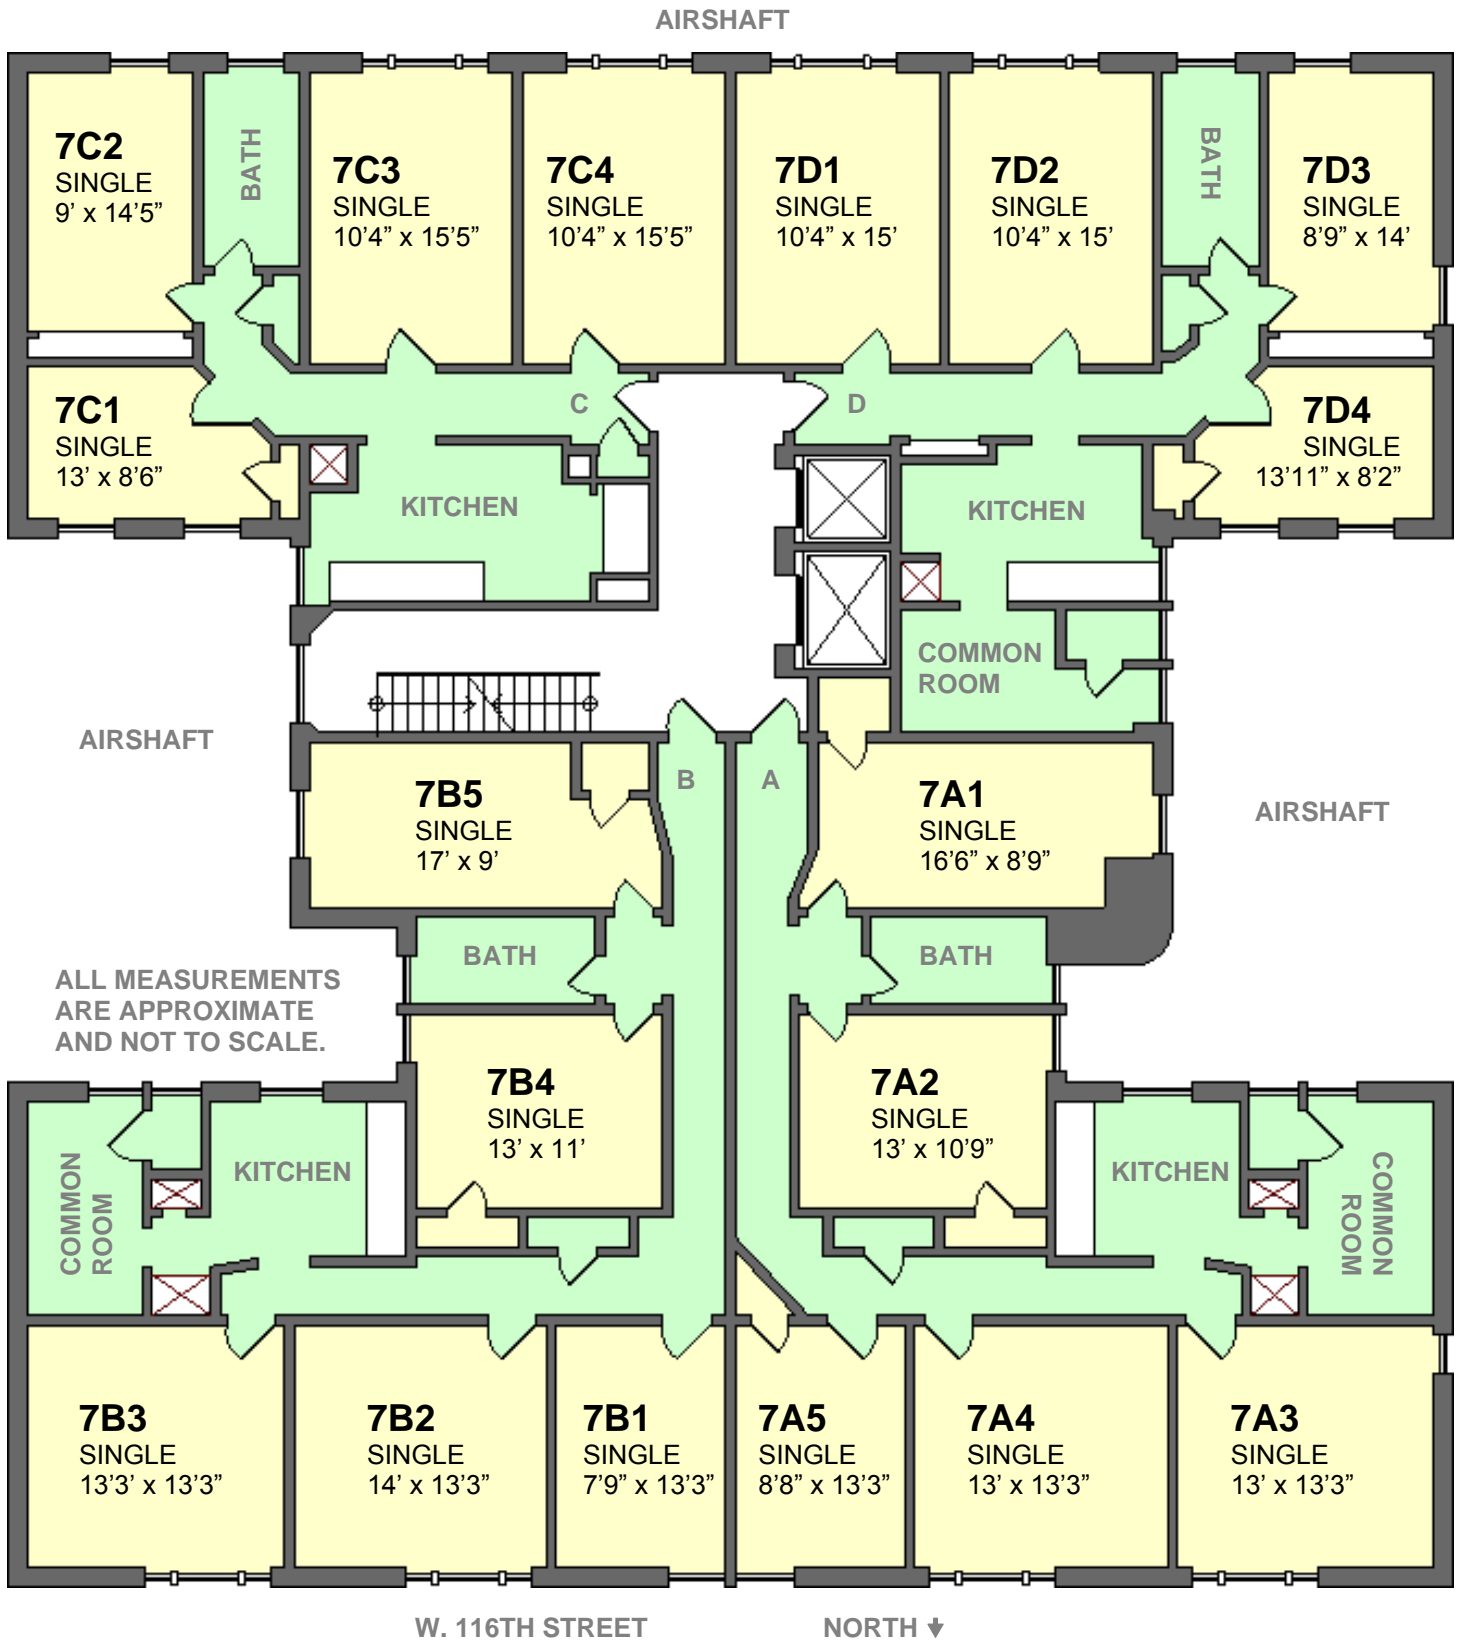

620 W.116th Street

1st Floor

- Single Room
- Double Room
- Shared Space

W. 116TH STREET

NORTH ↓

620 W.116th Street

2nd Floor

- Single Room
- Double Room
- Shared Space

ALL MEASUREMENTS
ARE APPROXIMATE
AND NOT TO SCALE.

W. 116TH STREET

NORTH ↓

620 W.116th Street

3rd Floor

- Single Room
- Double Room
- Shared Space

W. 116TH STREET

NORTH ↓

620 W.116th Street

4th Floor

- Single Room
- Double Room
- Shared Space

620 W.116th Street

5th Floor

- Single Room
- Double Room
- Shared Space

620 W.116th Street

6th Floor

- Single Room
- Double Room
- Shared Space

620 W.116th Street

7th Floor

- Single Room
- Double Room
- Shared Space

620 W.116th Street

8th Floor

- Single Room
- Double Room
- Shared Space

620 W.116th Street