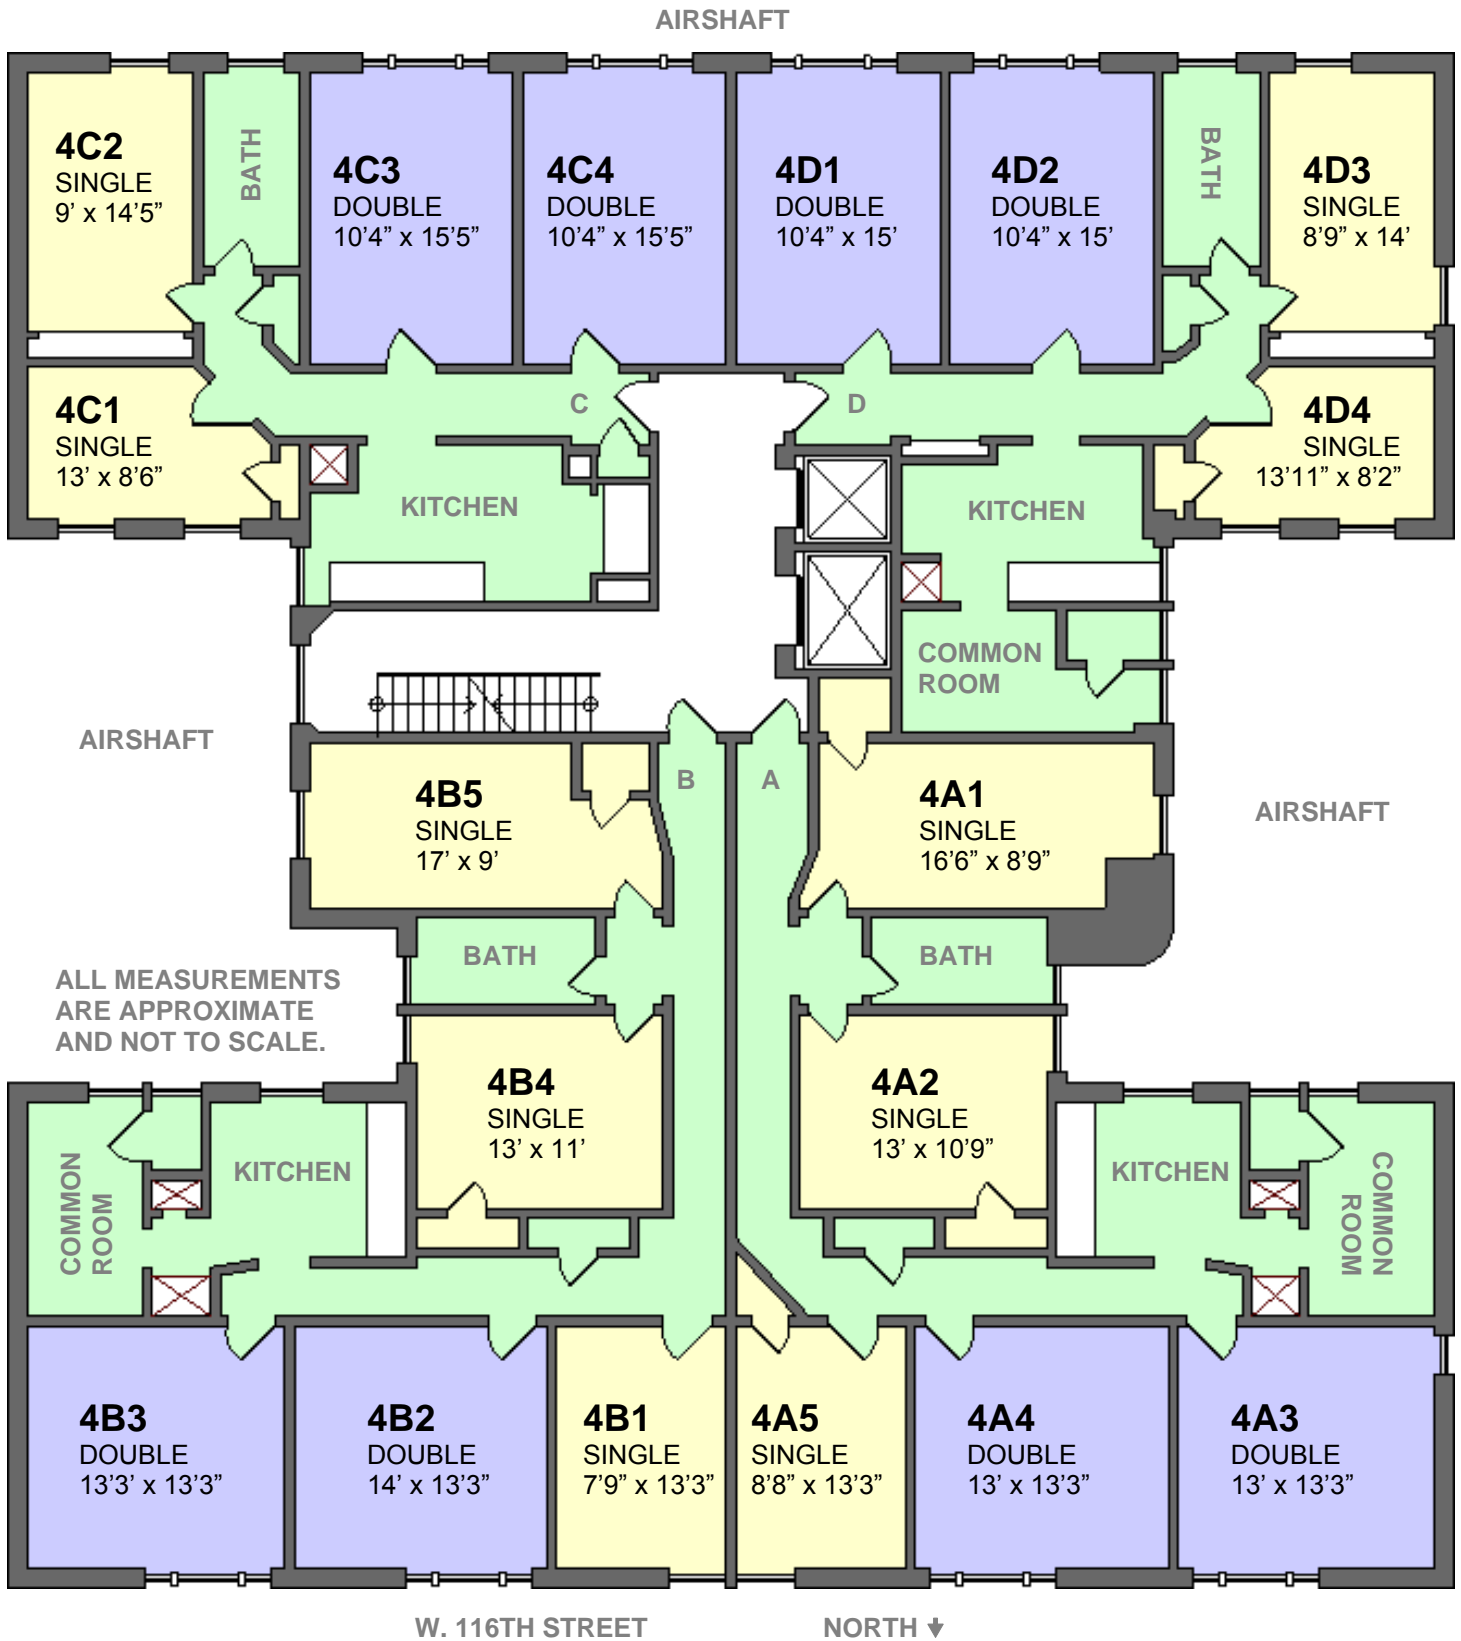

620 W.116th Street

1st Floor

- Single Room
- Double Room
- Shared Space

W. 116TH STREET

NORTH ↓

620 W.116th Street

2nd Floor

- Single Room
- Double Room
- Shared Space

ALL MEASUREMENTS
ARE APPROXIMATE
AND NOT TO SCALE.

W. 116TH STREET

NORTH ↓

620 W.116th Street

3rd Floor

- Single Room
- Double Room
- Shared Space

W. 116TH STREET

NORTH ↓

620 W.116th Street

4th Floor

- Single Room
- Double Room
- Shared Space

620 W.116th Street

5th Floor

- Single Room
- Double Room
- Shared Space

620 W.116th Street

6th Floor

- Single Room
- Double Room
- Shared Space

620 W.116th Street

7th Floor

- Single Room
- Double Room
- Shared Space

620 W.116th Street

8th Floor

- Single Room
- Double Room
- Shared Space

620 W.116th Street