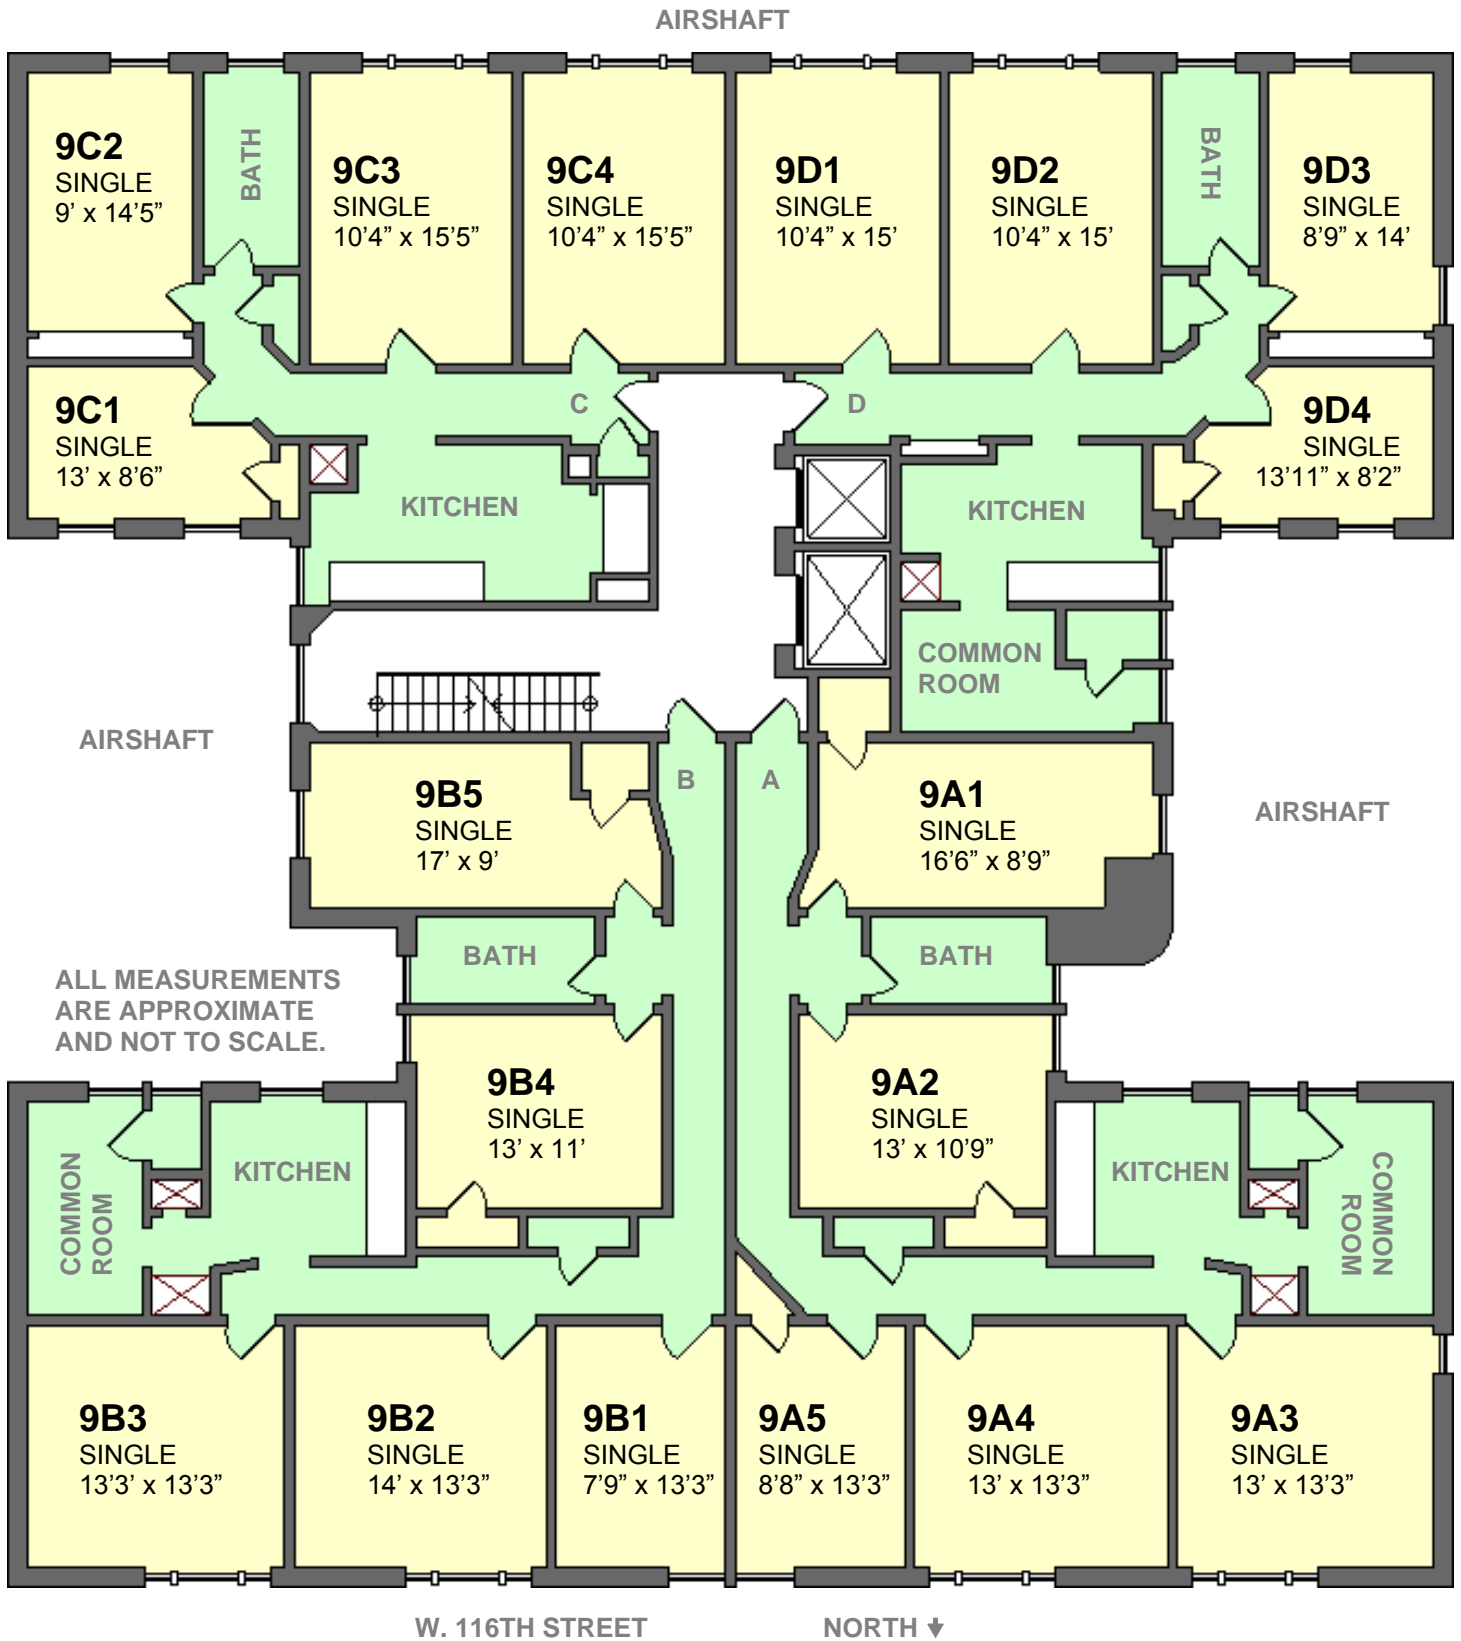

620 W.116th Street

1st Floor

- Single Room
- Double Room
- Shared Space

W. 116TH STREET

NORTH ↓

620 W.116th Street

2nd Floor

- Single Room
- Double Room
- Shared Space

620 W.116th Street

4th Floor

- Single Room
- Double Room
- Shared Space

620 W.116th Street

5th Floor

- Single Room
- Double Room
- Shared Space

620 W.116th Street

6th Floor

- Single Room
- Double Room
- Shared Space

620 W.116th Street

7th Floor

- Single Room
- Double Room
- Shared Space

620 W.116th Street

8th Floor

- Single Room
- Double Room
- Shared Space

620 W.116th Street

9th Floor

- Single Room
- Double Room
- Shared Space

620 W.116th Street

10th Floor

- Single Room
- Double Room
- Shared Space