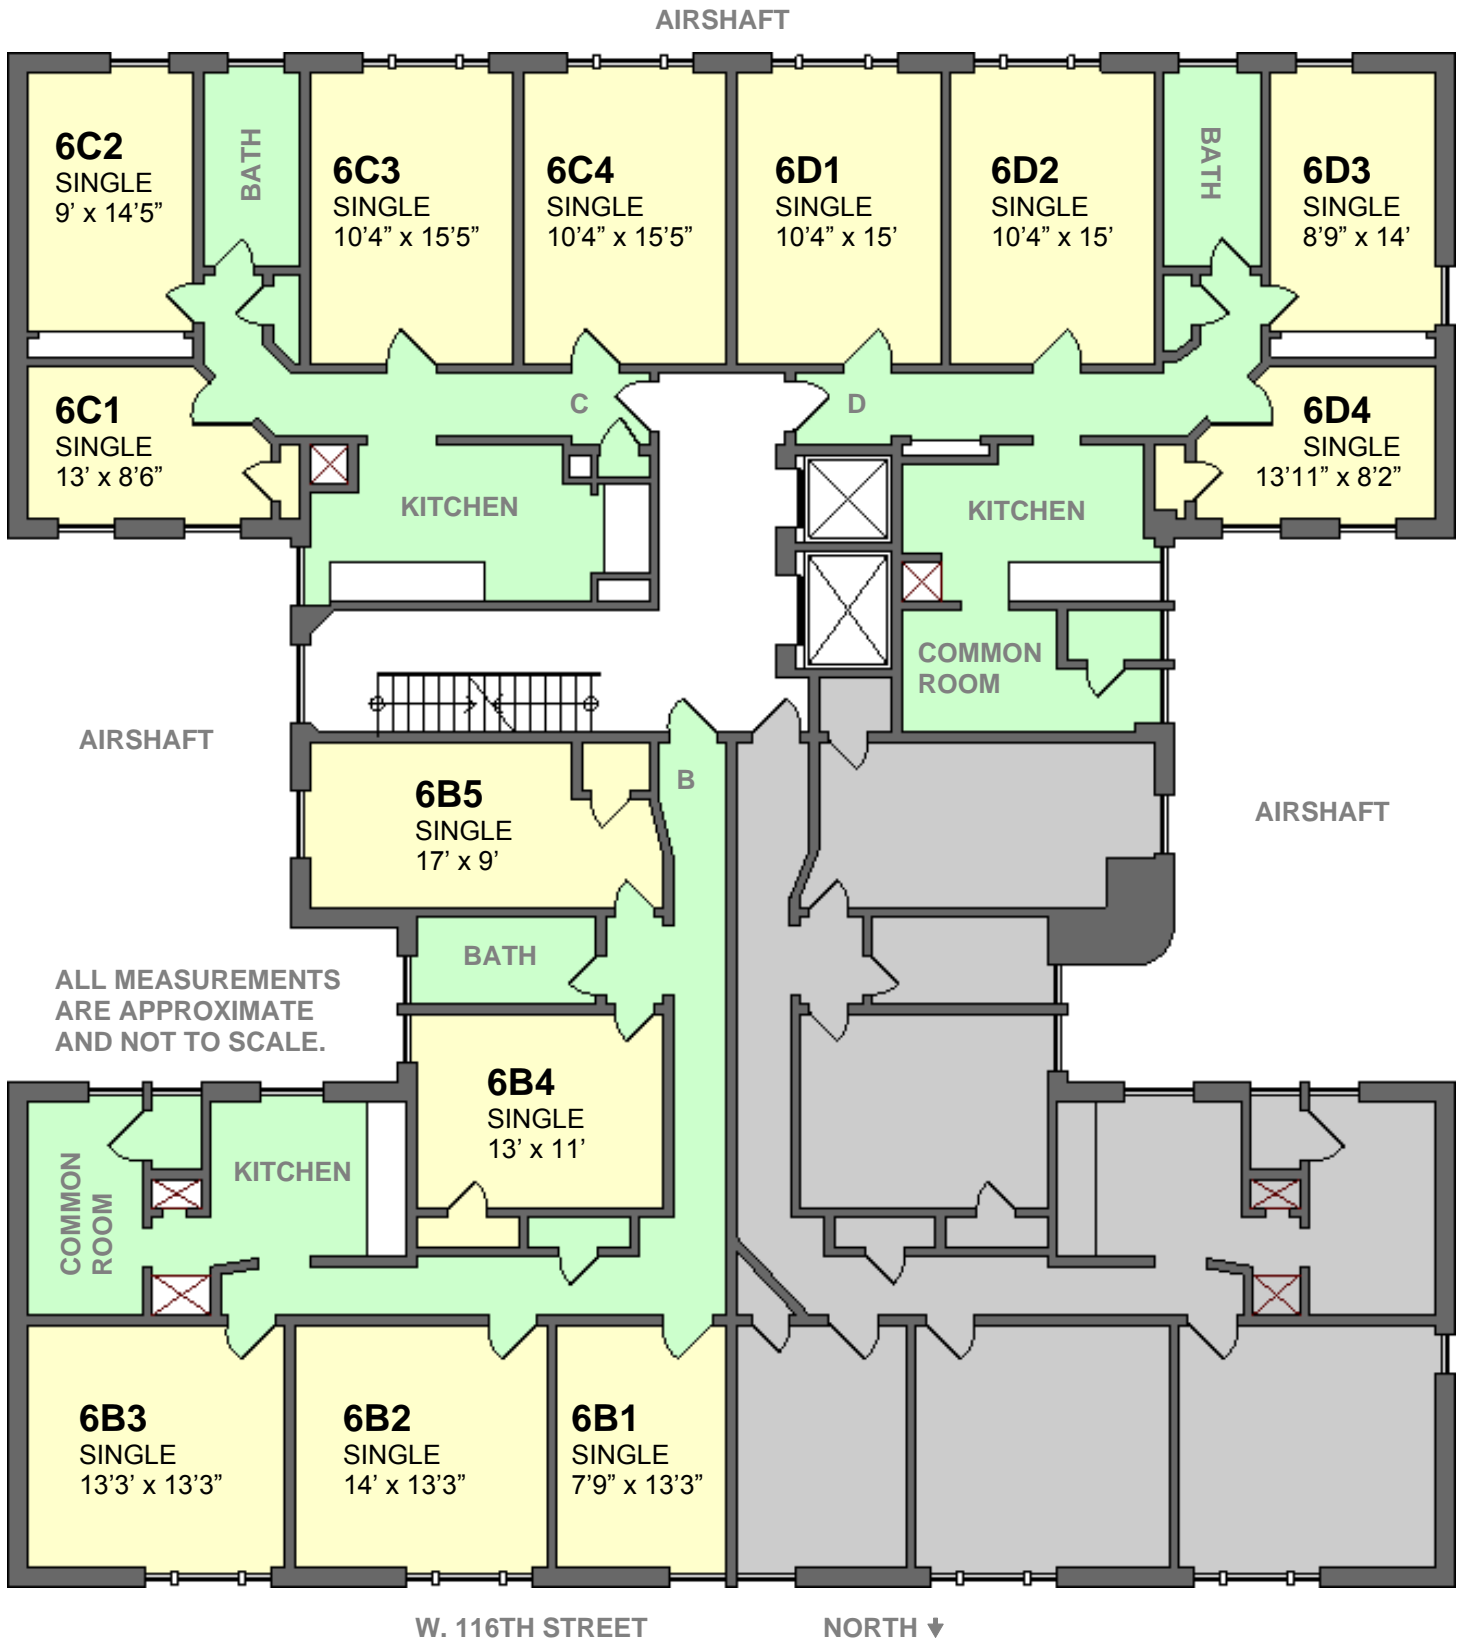

620 W.116th Street

1st Floor

- Single Room
- Double Room
- Shared Space

W. 116TH STREET

NORTH ↓

620 W.116th Street

2nd Floor

- Single Room
- Double Room
- Shared Space

ALL MEASUREMENTS
ARE APPROXIMATE
AND NOT TO SCALE.

W. 116TH STREET

NORTH ↓

620 W.116th Street

3rd Floor

- Single Room
- Double Room
- Shared Space

W. 116TH STREET

NORTH ↓

620 W.116th Street

4th Floor

- Single Room
- Double Room
- Shared Space

620 W.116th Street

5th Floor

- Single Room
- Double Room
- Shared Space

620 W.116th Street

6th Floor

- Single Room
- Double Room
- Shared Space

620 W.116th Street

7th Floor

- Single Room
- Double Room
- Shared Space

620 W.116th Street

8th Floor

- Single Room
- Double Room
- Shared Space

620 W.116th Street