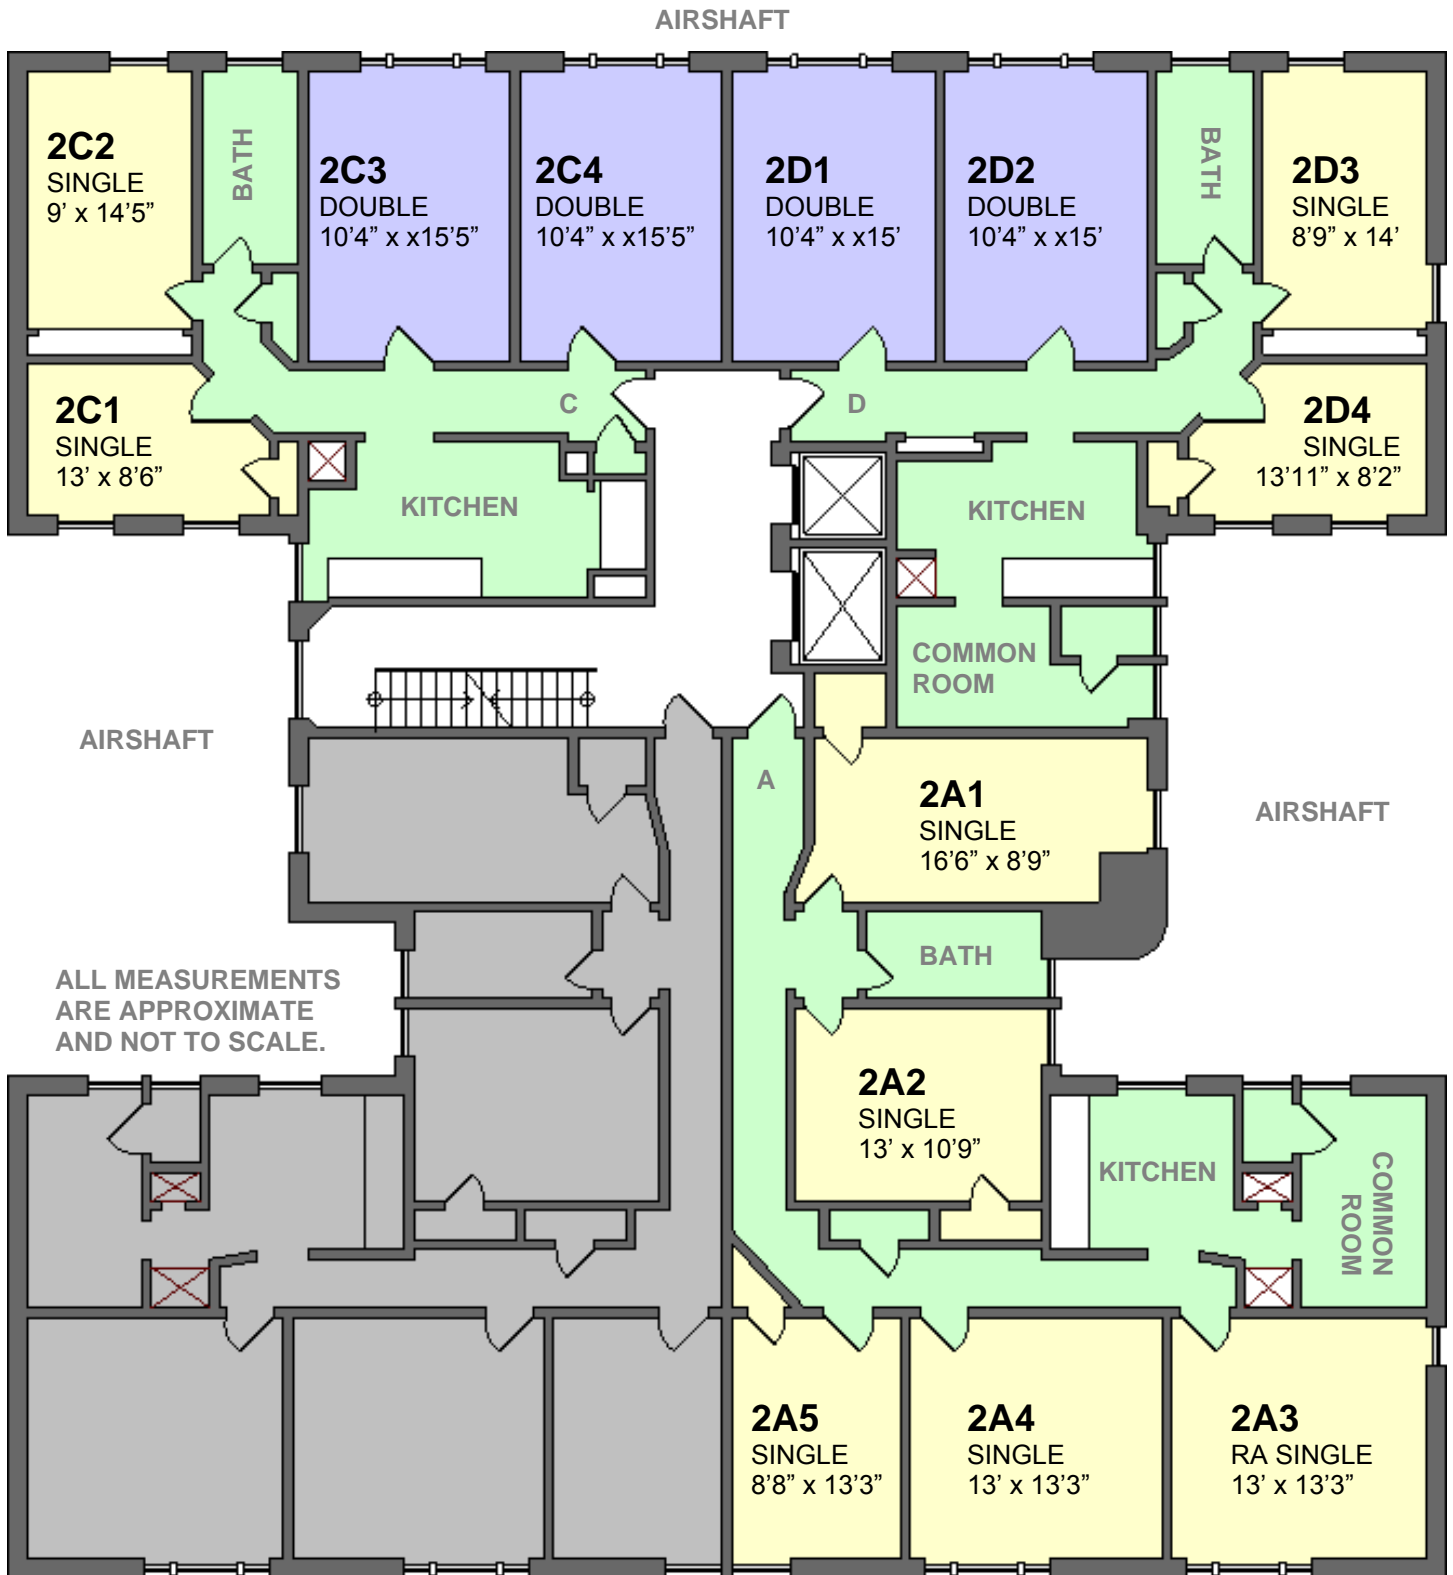

620 W.116th Street

1st Floor

- Single Room
- Double Room
- Shared Space

W. 116TH STREET

NORTH ↓

620 W.116th Street

2nd Floor

- Single Room
- Double Room
- Shared Space

ALL MEASUREMENTS
ARE APPROXIMATE
AND NOT TO SCALE.

W. 116TH STREET

NORTH ↓

620 W.116th Street

3rd Floor

- Single Room
- Double Room
- Shared Space

W. 116TH STREET

NORTH ↓

620 W.116th Street

4th Floor

- Single Room
- Double Room
- Shared Space

620 W.116th Street

5th Floor

- Single Room
- Double Room
- Shared Space

620 W.116th Street

6th Floor

9th Floor

- Single Room
- Double Room
- Shared Space

620 W.116th Street

10th Floor

- Single Room
- Double Room
- Shared Space