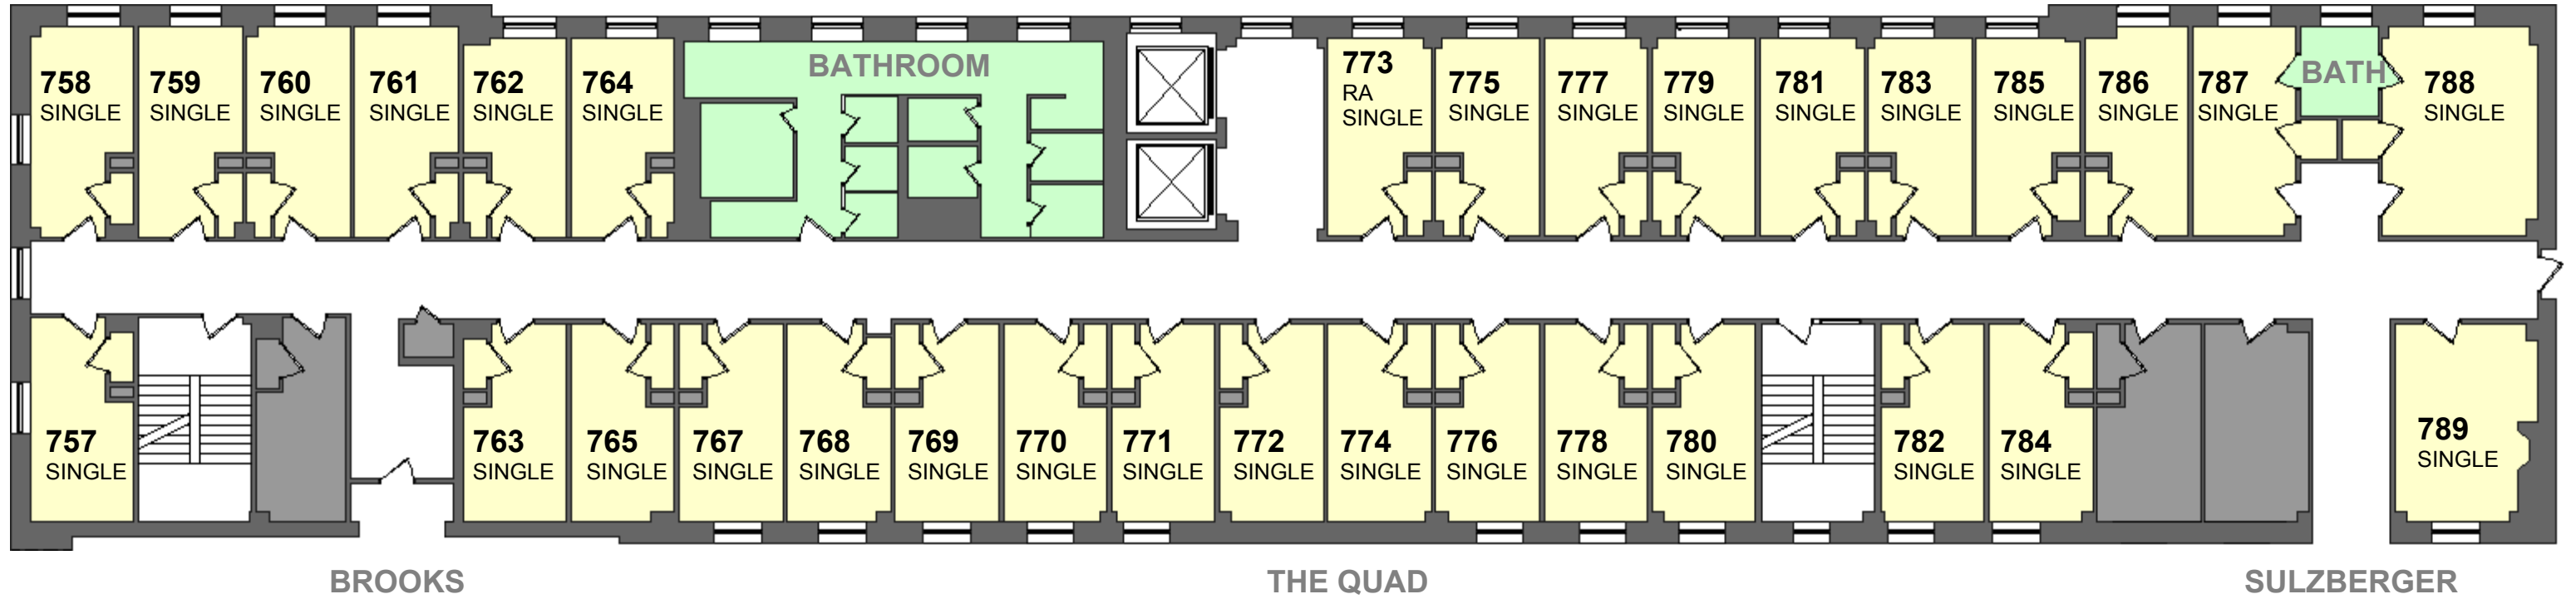

Type	Room #	Student ID	Name	Signature
Single	674			
Single	675			
Single	676			
Single	677			
Single	678			
Single	679			
Single	680			
Single	681			
Single	682			
Single	683			
Single	684			
Single	685			
Single	686			
Single	687			
Single	688			
Single	689			

Hewitt Hall, 7th Floor

Single Room Bathroom

MOST ROOMS APPROXIMATELY 16' x 8'

CLAREMONT AVENUE

NORTH →

Type	Room #	Student ID	Name	Signature
Single	757			
Single	758			
Single	759			
Single	760			
Single	761			
Single	762			
Single	763			
Single	764			
Single	765			
Single	767			
Single	768			
Single	769			
Single	770			
Single	771			
Single	772			
Single	773	RA		

Hewitt Hall, 8th Floor

Single Room
 Double Room
 Triple Room
 Bathroom

MOST ROOMS APPROXIMATELY 16' x 8'

CLAREMONT AVENUE

NORTH →

BROOKS

THE QUAD

THE 8TH FLOOR MAY BE ACCESSED BY THE SULZ. ELEVATOR