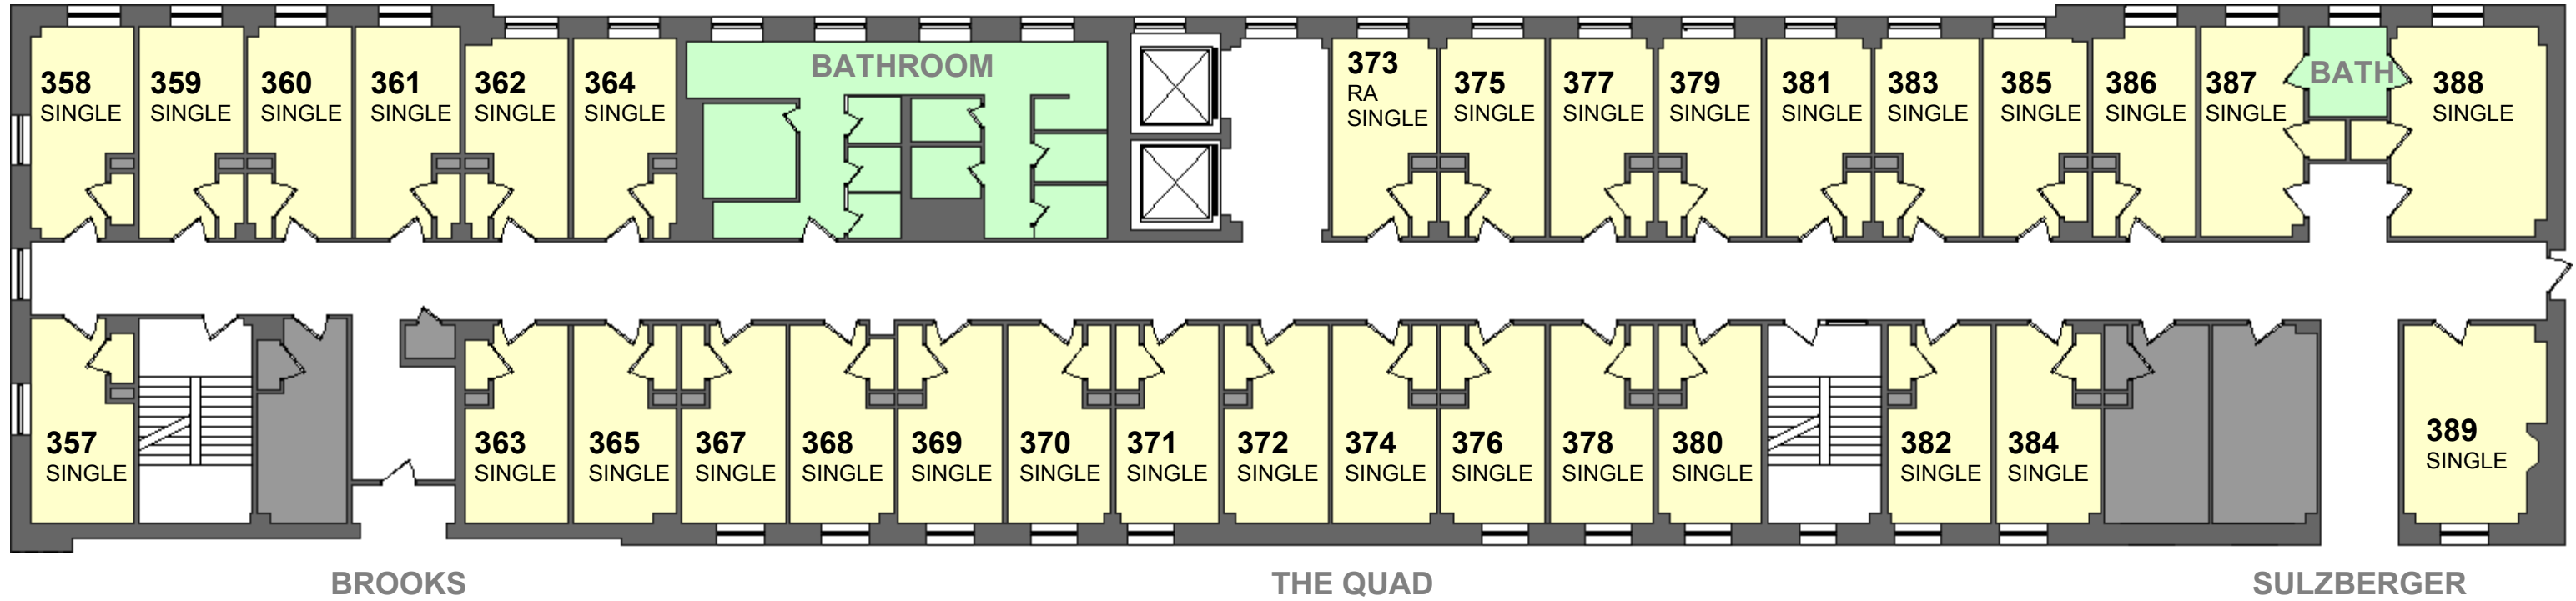

Type	Room #	Student ID	Name	Signature
Single	260			
Single	261			
Single	262			
Single	263			
Single	264			
Single	265			
Single	266			
Single	267			
Single	268			
Single	269			

Hewitt Hall, 3rd Floor

Single Room Bathroom

MOST ROOMS APPROXIMATELY 16' x 8'

CLAREMONT AVENUE

NORTH →

Type	Room #	Student ID	Name	Signature
Single	357			
Single	358			
Single	359			
Single	360			
Single	361			
Single	362			
Single	363			
Single	364			
Single	365			
Single	367			
Single	368			
Single	369			
Single	370			
Single	371			
Single	372			
Single	373	RA		