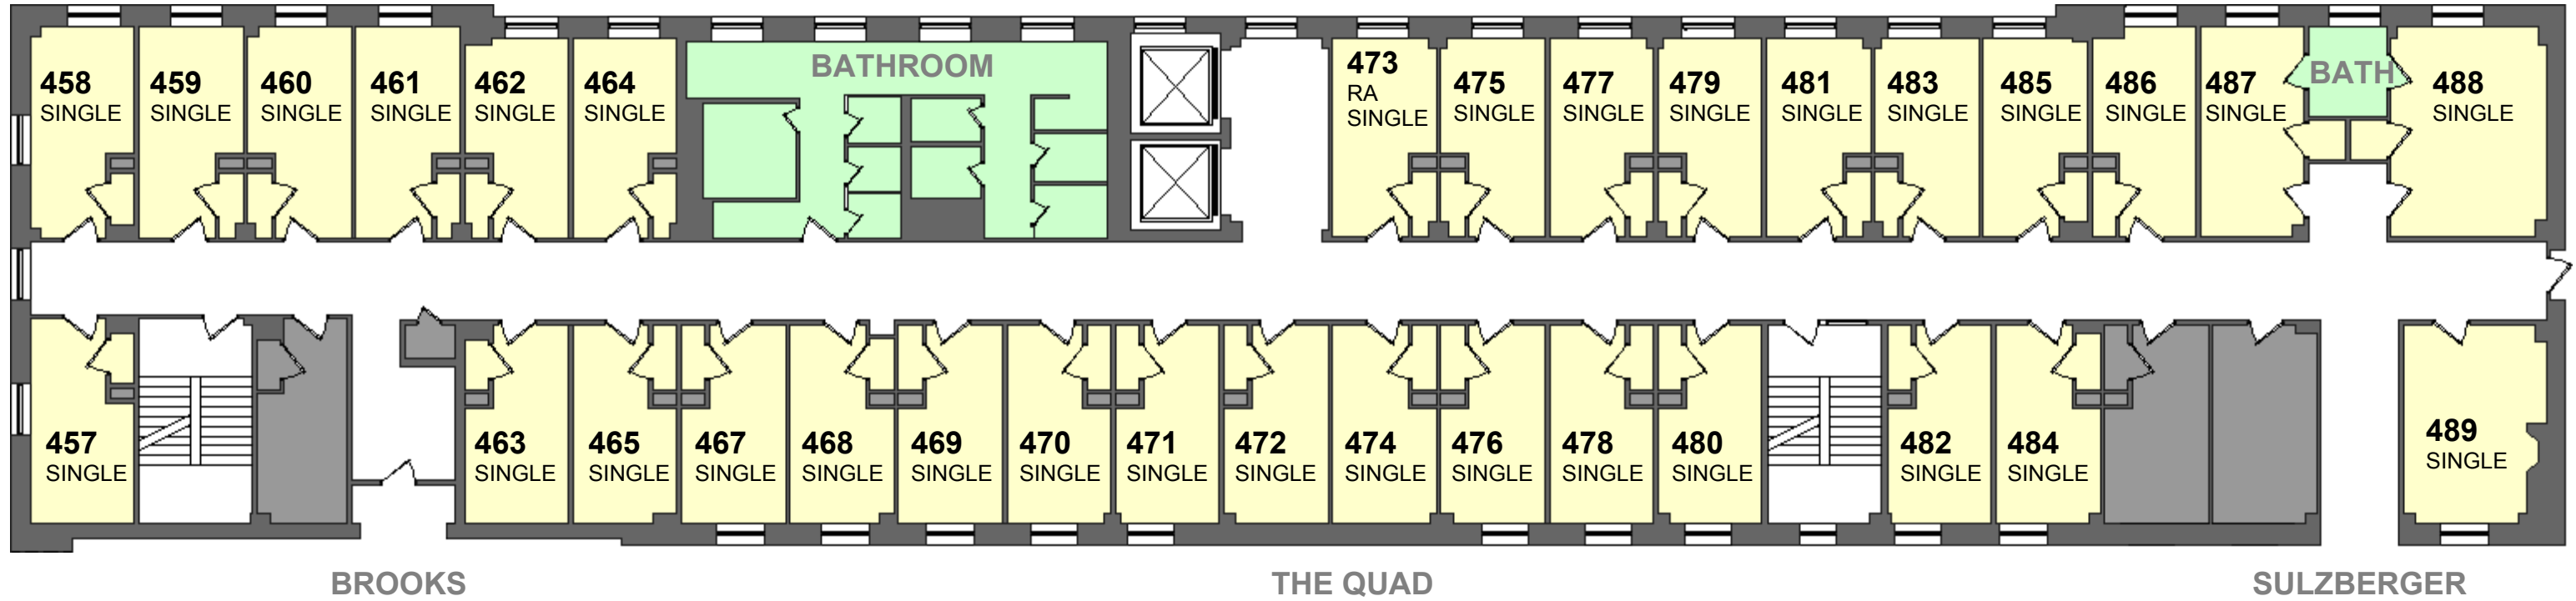

Type	Room #	Student ID	Name	Signature
Single	374			
Single	375			
Single	376			
Single	377			
Single	378			
Single	379			
Single	380			
Single	381			
Single	382			
Single	383			
Single	384			
Single	385			
Single	386			
Single	387			
Single	388			
Single	389			

Hewitt Hall, 4th Floor

Single Room Bathroom

MOST ROOMS APPROXIMATELY 16' x 8'

CLAREMONT AVENUE

NORTH →

Type	Room #	Student ID	Name	Signature
Single	457			
Single	458			
Single	459			
Single	460			
Single	461			
Single	462			
Single	463			
Single	464			
Single	465			
Single	467			
Single	468			
Single	469			
Single	470			
Single	471			
Single	472			
Single	473	RA		