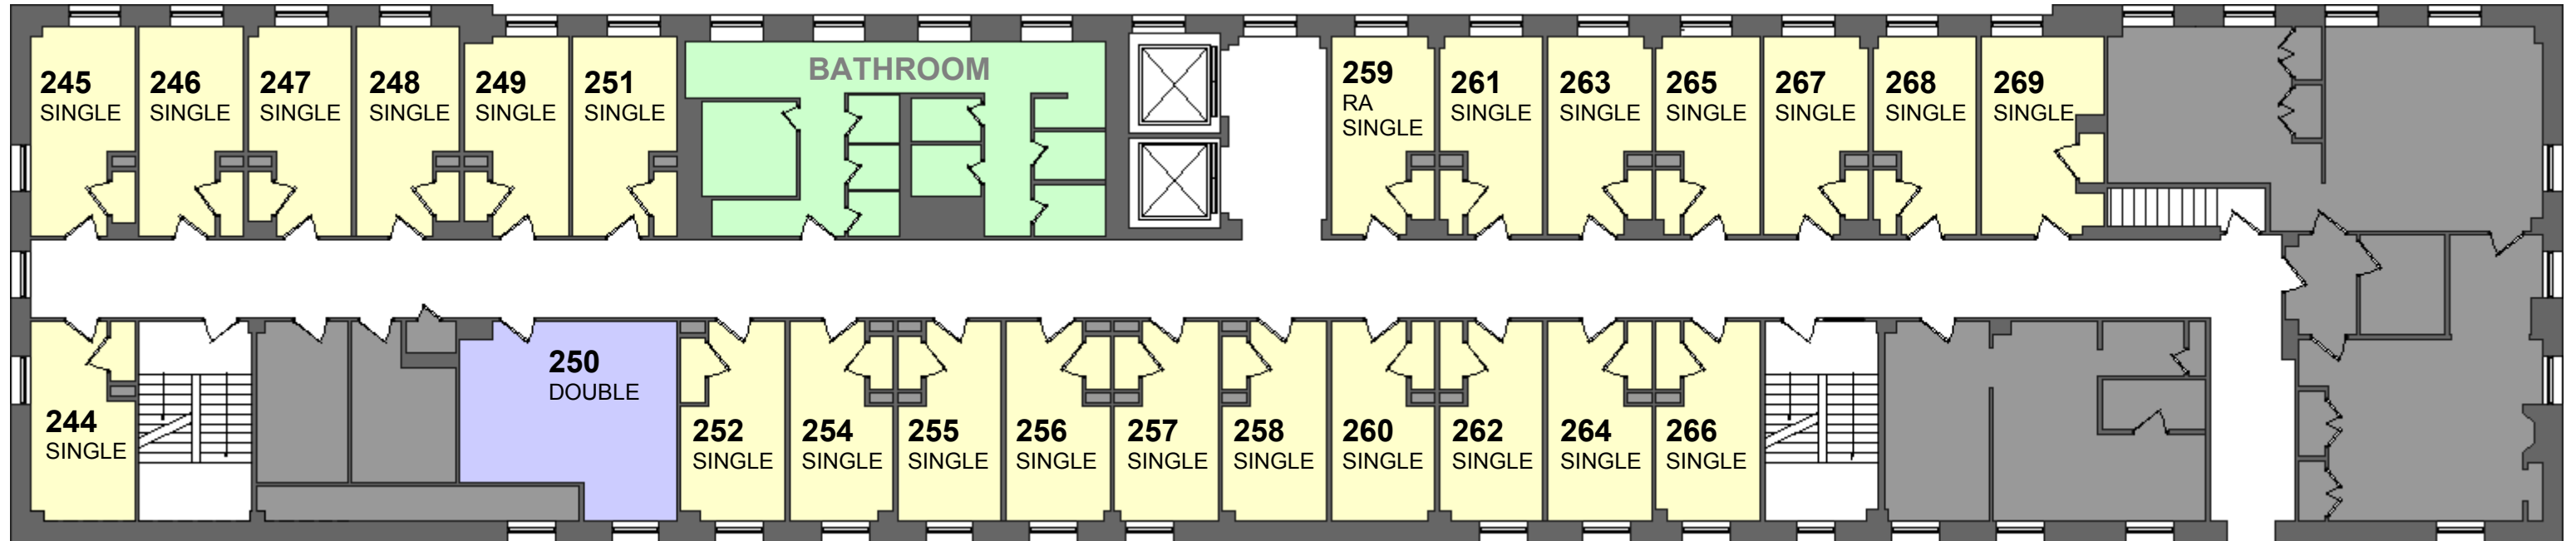

Hewitt Hall, 2nd Floor

Single Room
 Double Room
 Bathroom

MOST ROOMS APPROXIMATELY 16' x 8'

CLAREMONT AVENUE

NORTH →

BROOKS

THE QUAD

SULZBERGER

Type	Room #	Student ID	Name	Signature
Single	260			
Single	261			
Single	262			
Single	263			
Single	264			
Single	265			
Single	266			
Single	267			
Single	268			
Single	269			

Hewitt Hall, 3rd Floor

Single Room Bathroom