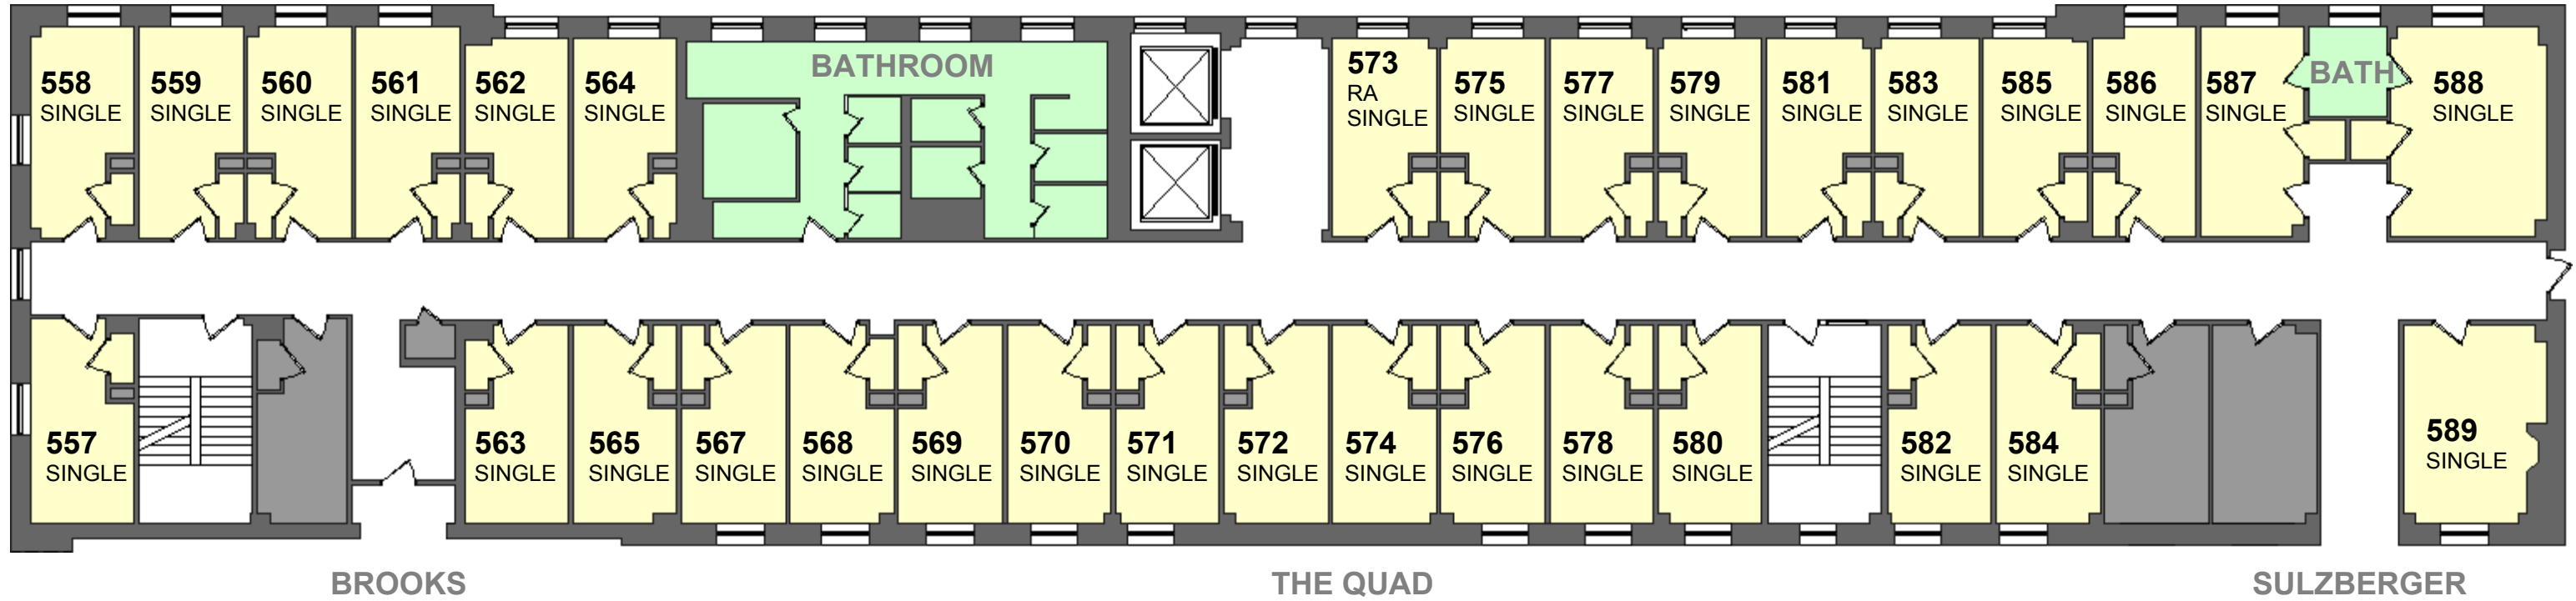

Type	Room #	Student ID	Name	Signature
Single	474			
Single	475			
Single	476			
Single	477			
Single	478			
Single	479			
Single	480			
Single	481			
Single	482			
Single	483			
Single	484			
Single	485			
Single	486			
Single	487			
Single	488			
Single	489			

Hewitt Hall, 5th Floor

Single Room Bathroom

MOST ROOMS APPROXIMATELY 16' x 8'

CLAREMONT AVENUE

NORTH →

Type	Room #	Student ID	Name	Signature
Single	557			
Single	558			
Single	559			
Single	560			
Single	561			
Single	562			
Single	563			
Single	564			
Single	565			
Single	567			
Single	568			
Single	569			
Single	570			
Single	571			
Single	572			
Single	573	RA		