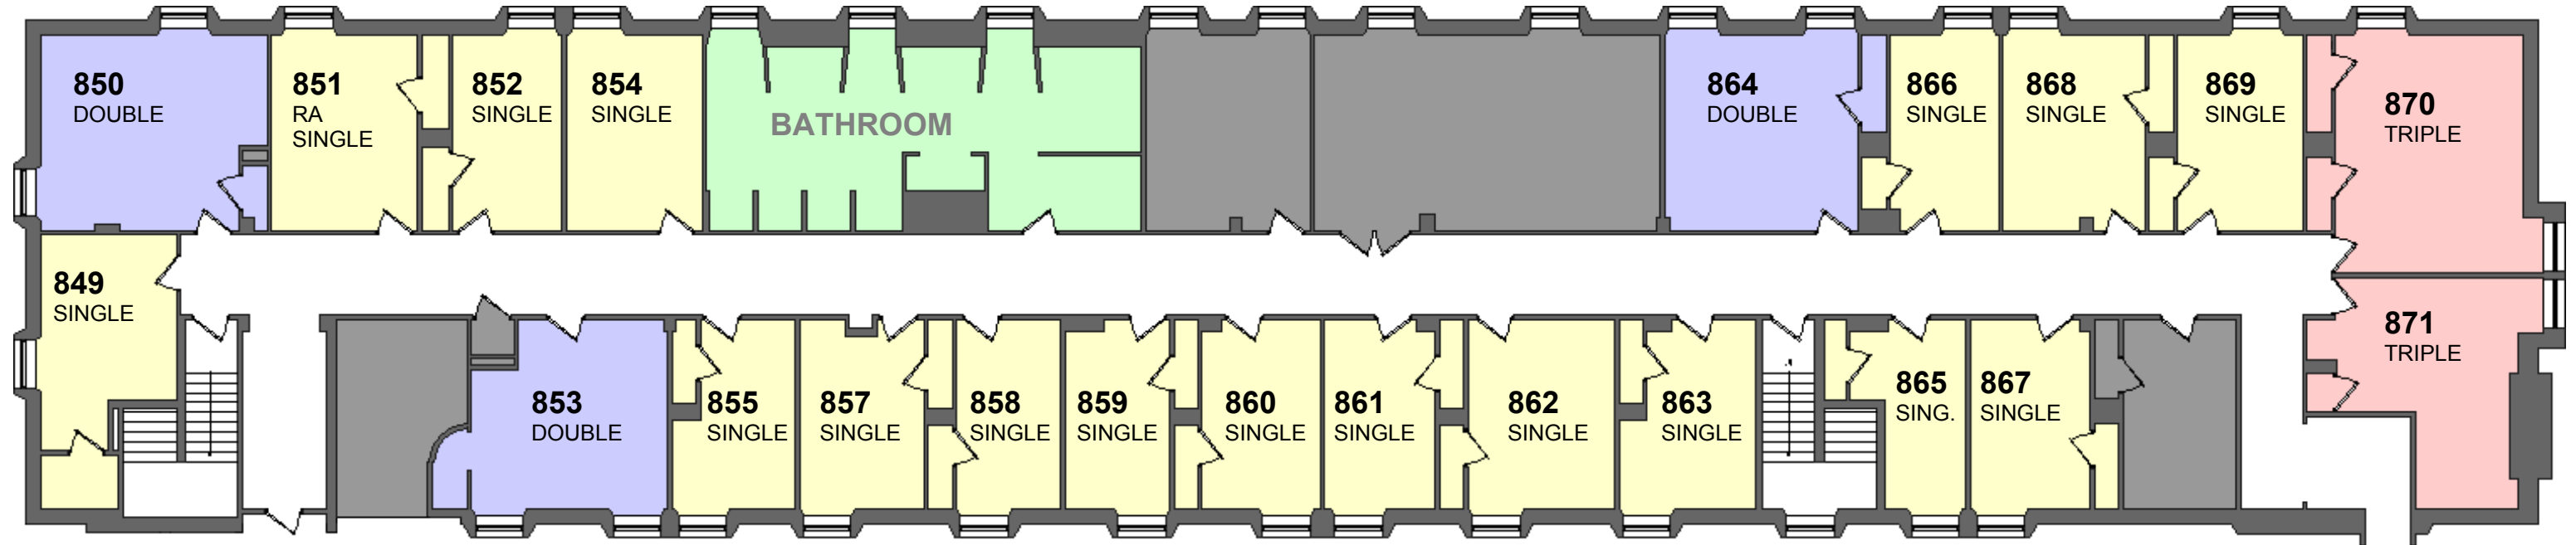

Hewitt Hall, 7th Floor

Single Room Bathroom

MOST ROOMS APPROXIMATELY 16' x 8'

CLAREMONT AVENUE

NORTH →

Type	Room #	Student ID	Name	Signature
Single	757			
Single	758			
Single	759			
Single	760			
Single	761			
Single	762			
Single	763			
Single	764			
Single	765			
Single	767			
Single	768			
Single	769			
Single	770			
Single	771			
Single	772			
Single	773	RA		

Type	Room #	Student ID	Name	Signature
Single	774			
Single	775			
Single	776			
Single	777			
Single	778			
Single	779			
Single	780			
Single	781			
Single	782			
Single	783			
Single	784			
Single	785			
Single	786			
Single	787			
Single	788			
Single	789			

Hewitt Hall, 8th Floor

Single Room
 Double Room
 Triple Room
 Bathroom

MOST ROOMS APPROXIMATELY 16' x 8'

CLAREMONT AVENUE

NORTH →

BROOKS

THE QUAD

THE 8TH FLOOR MAY BE ACCESSED BY THE SULZ. ELEVATOR