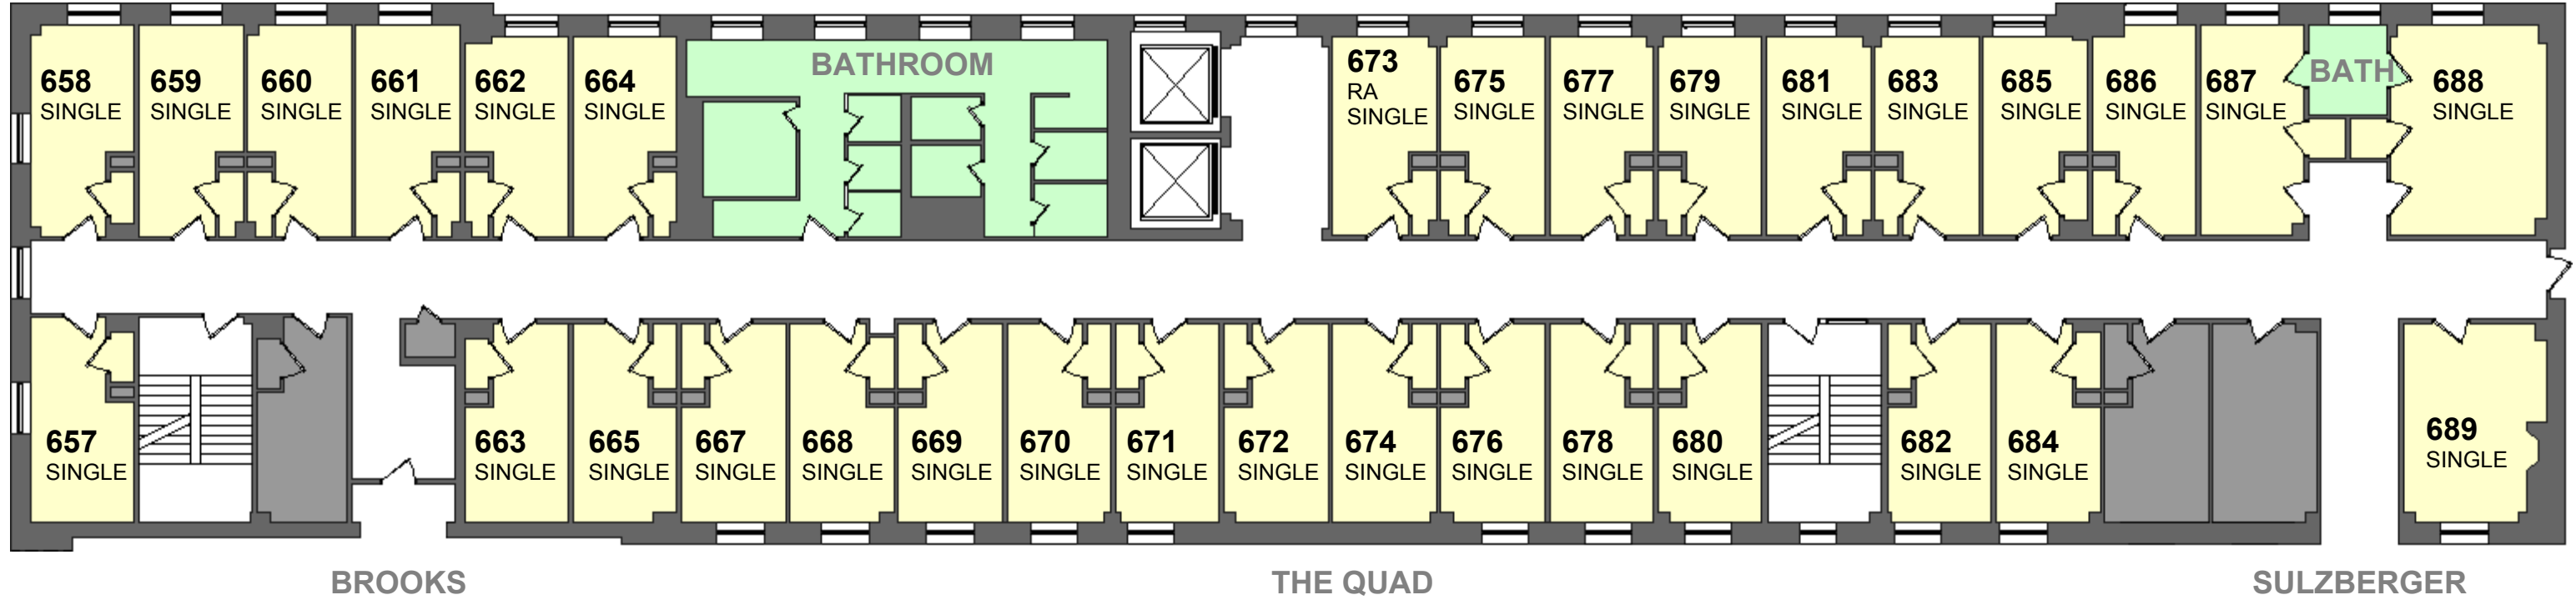

Hewitt Hall, 5th Floor

Single Room Bathroom

MOST ROOMS APPROXIMATELY 16' x 8'

CLAREMONT AVENUE

NORTH →

Type	Room #	Student ID	Name	Signature
Single	557			
Single	558			
Single	559			
Single	560			
Single	561			
Single	562			
Single	563			
Single	564			
Single	565			
Single	567			
Single	568			
Single	569			
Single	570			
Single	571			
Single	572			
Single	573	RA		

Type	Room #	Student ID	Name	Signature
Single	574			
Single	575			
Single	576			
Single	577			
Single	578			
Single	579			
Single	580			
Single	581			
Single	582			
Single	583			
Single	584			
Single	585			
Single	586			
Single	587			
Single	588			
Single	589			

Hewitt Hall, 6th Floor

Single Room Bathroom

MOST ROOMS APPROXIMATELY 16' x 8'

CLAREMONT AVENUE

NORTH →

Type	Room #	Student ID	Name	Signature
Single	657			
Single	658			
Single	659			
Single	660			
Single	661			
Single	662			
Single	663			
Single	664			
Single	665			
Single	667			
Single	668			
Single	669			
Single	670			
Single	671			
Single	672			
Single	673	RA		