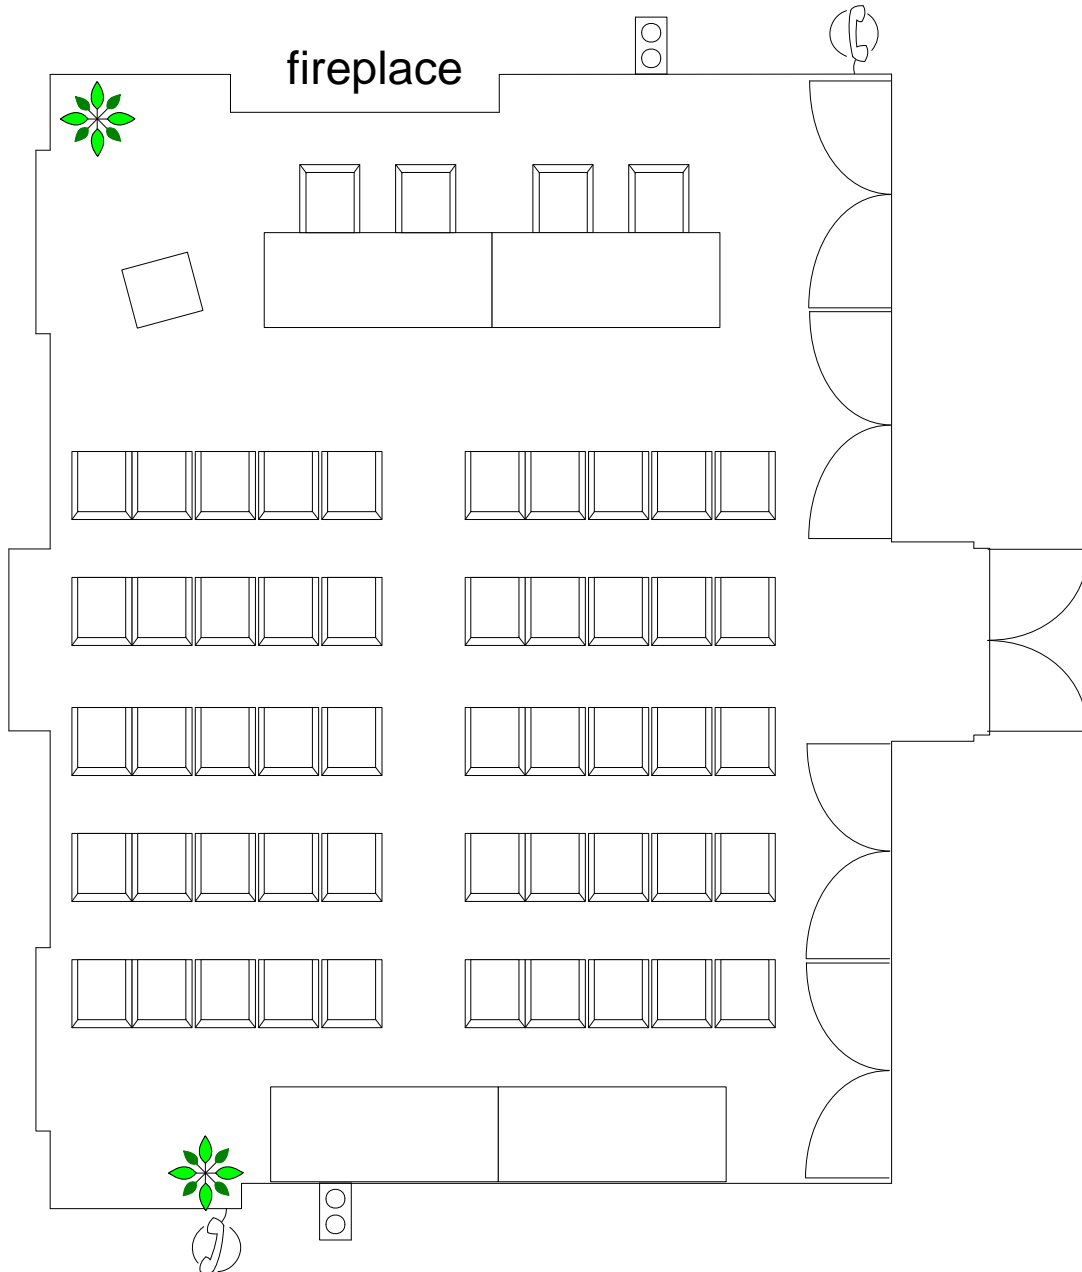

Ella Weed Room

Panel Capacity: 50

120TH STREET

Set-Up Notes:

- 50 Ella Weed Room chairs, lecture-style facing the fireplace.
- Standing lectern, northeast corner.
- 2, 6' tables -- draped and skirted in blue cloth -- with 4 Ella Weed Room chairs placed along the east wall.
- 2 gray Ella Weed Room tables along the west wall.