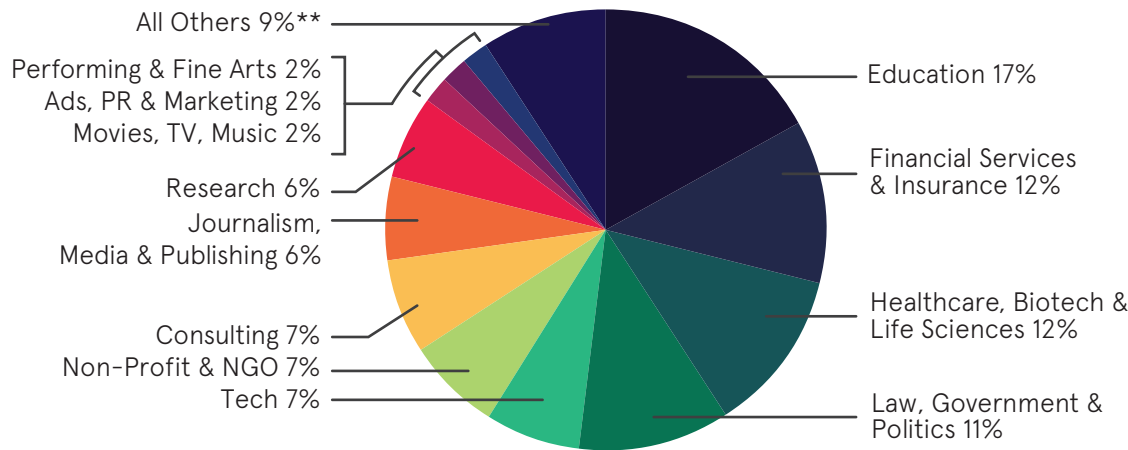

Barnard College Class of 2020 Six-Month Post-Graduate Outcomes

Beyond Barnard
BARNARD COLLEGE

Overall

76% Knowledge Rate (533 out of 705 total qualifying graduates)
Graduate Education: 22% (115/533)
Working: 67% (355/533)

705 Graduates
89% Placement Rate (work or graduate/professional school)*

268+ organizations hired the Class of 2020. Top 5 industries where graduates work: Education; Financial Services & Insurance; Healthcare, Biotech & Life Sciences; Law, Government & Politics; Consulting