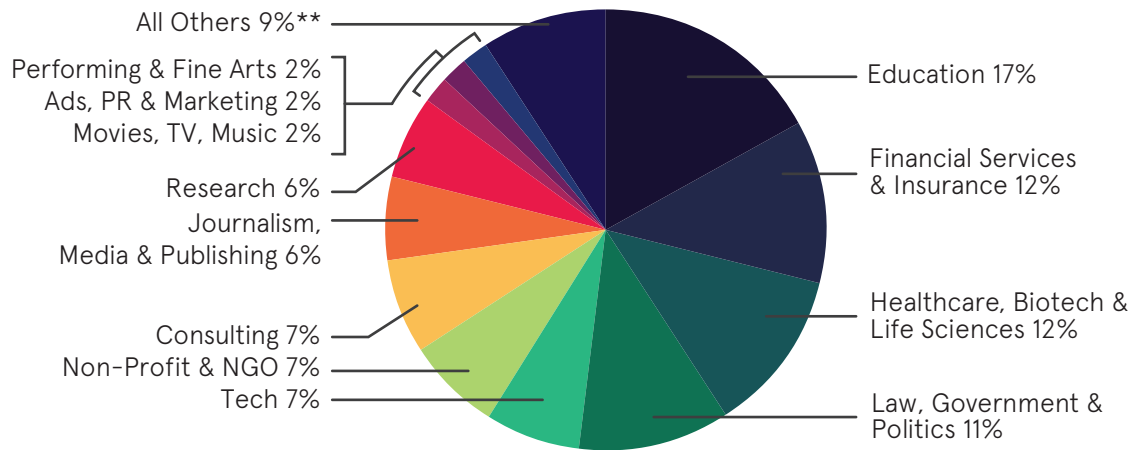

Barnard College Class of 2020 Six-Month Post-Graduate Outcomes

Beyond Barnard
BARNARD COLLEGE

Overall

76% Knowledge Rate (533 out of 705 total qualifying graduates)
Graduate Education: 22% (115/533)
Working: 67% (355/533)

705 Graduates
89% Placement Rate (work or graduate/professional school)*

268+ organizations hired the Class of 2020. Top 5 industries where graduates work: Education; Financial Services & Insurance; Healthcare, Biotech & Life Sciences; Law, Government & Politics; Consulting

8 Fulbright Recipients (Barnard record)
Columbia is the #1 destination for Graduate School

Selected Employers and Institutions

*Statistics are based on usable outcome information collected by Beyond Barnard and Institutional Research & Assessment on 534 of 706 (75%) of total graduates in 2020. Sources include the 2020 First Destination Survey, LinkedIn, and the National Student Clearinghouse. Results are as of 11/25/2020.