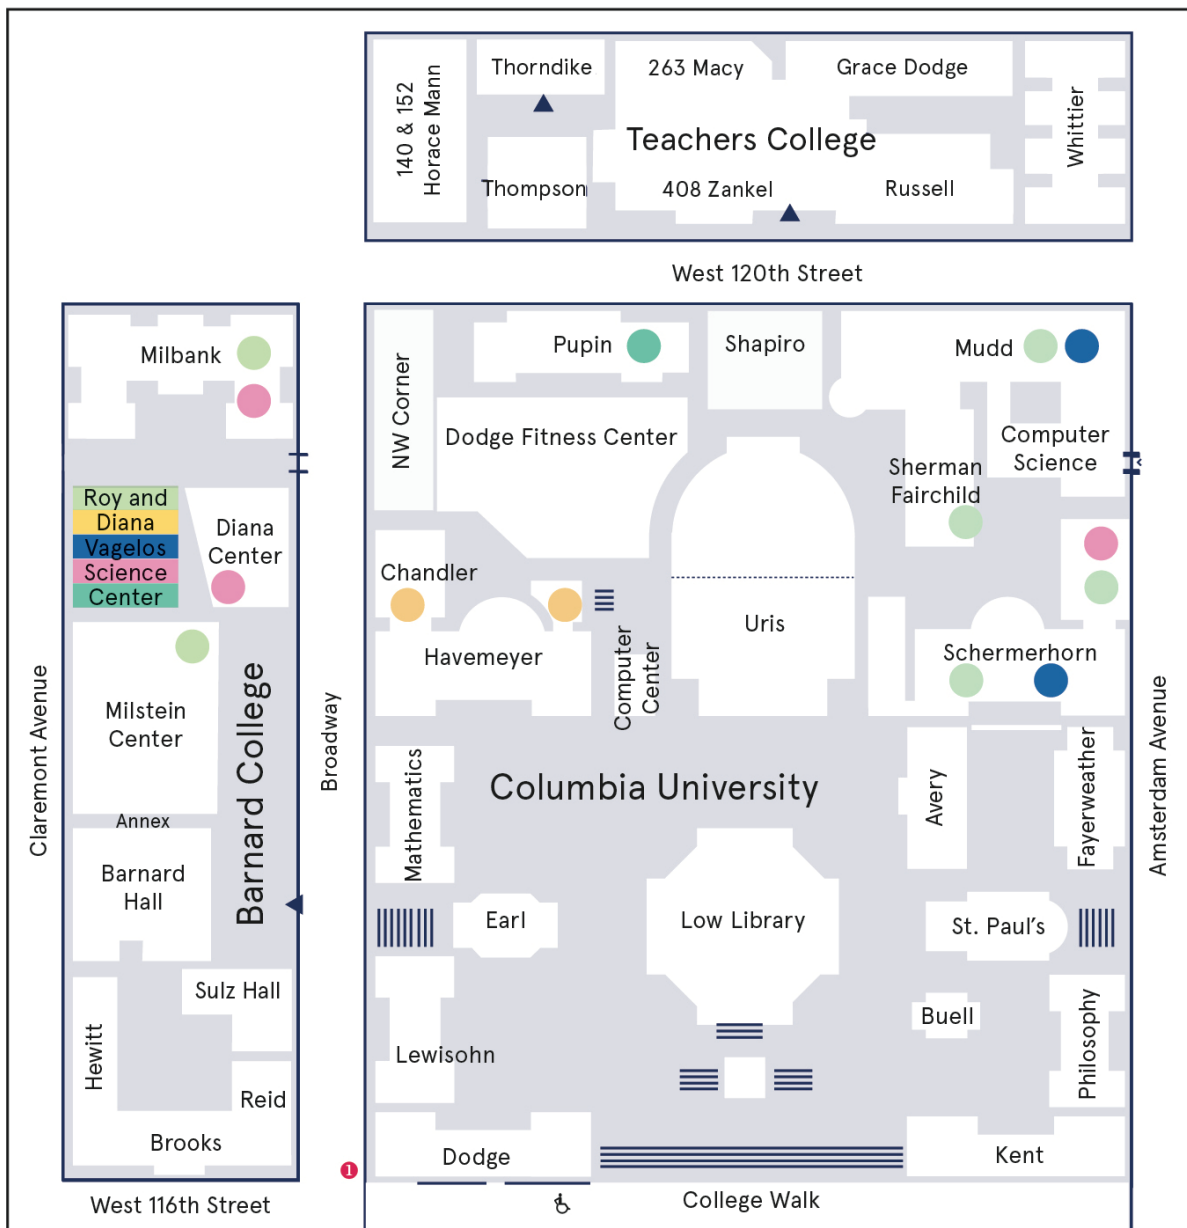

BARNARD/COLUMBIA/ TEACHERS COLLEGE BUILDINGS WITH SCIENCE TRANSITIONS SPACES

- Nevis (20 miles north)
- Lamont (16 miles northwest)
- Jewish Theological Seminary (at 122nd St)

BIOLOGY

- (BC) Milbank & Greenhouse
- (BC) Milstein Center
- (CU) Schermerhorn
- (CU) Schermerhorn Ext
- (CU) Fairchild
- (CU) Mudd

CHEMISTRY

- (CU) Chandler
- (CU) Havemeyer Ext

ENVIRONMENTAL SCIENCE

- (CU north) LDEO
- (CU) Mudd
- (CU) Schermerhorn

NEUROSCIENCE

- (BC) Diana Center
- (BC) Milbank
- (BC) Milstein Center
- (CU) Schermerhorn Ext

PHYSICS/ASTRONOMY

- (CU north) Nevis
- (CU) Pupin

Location of Barnard Offices

All Barnard Academic Department Locations