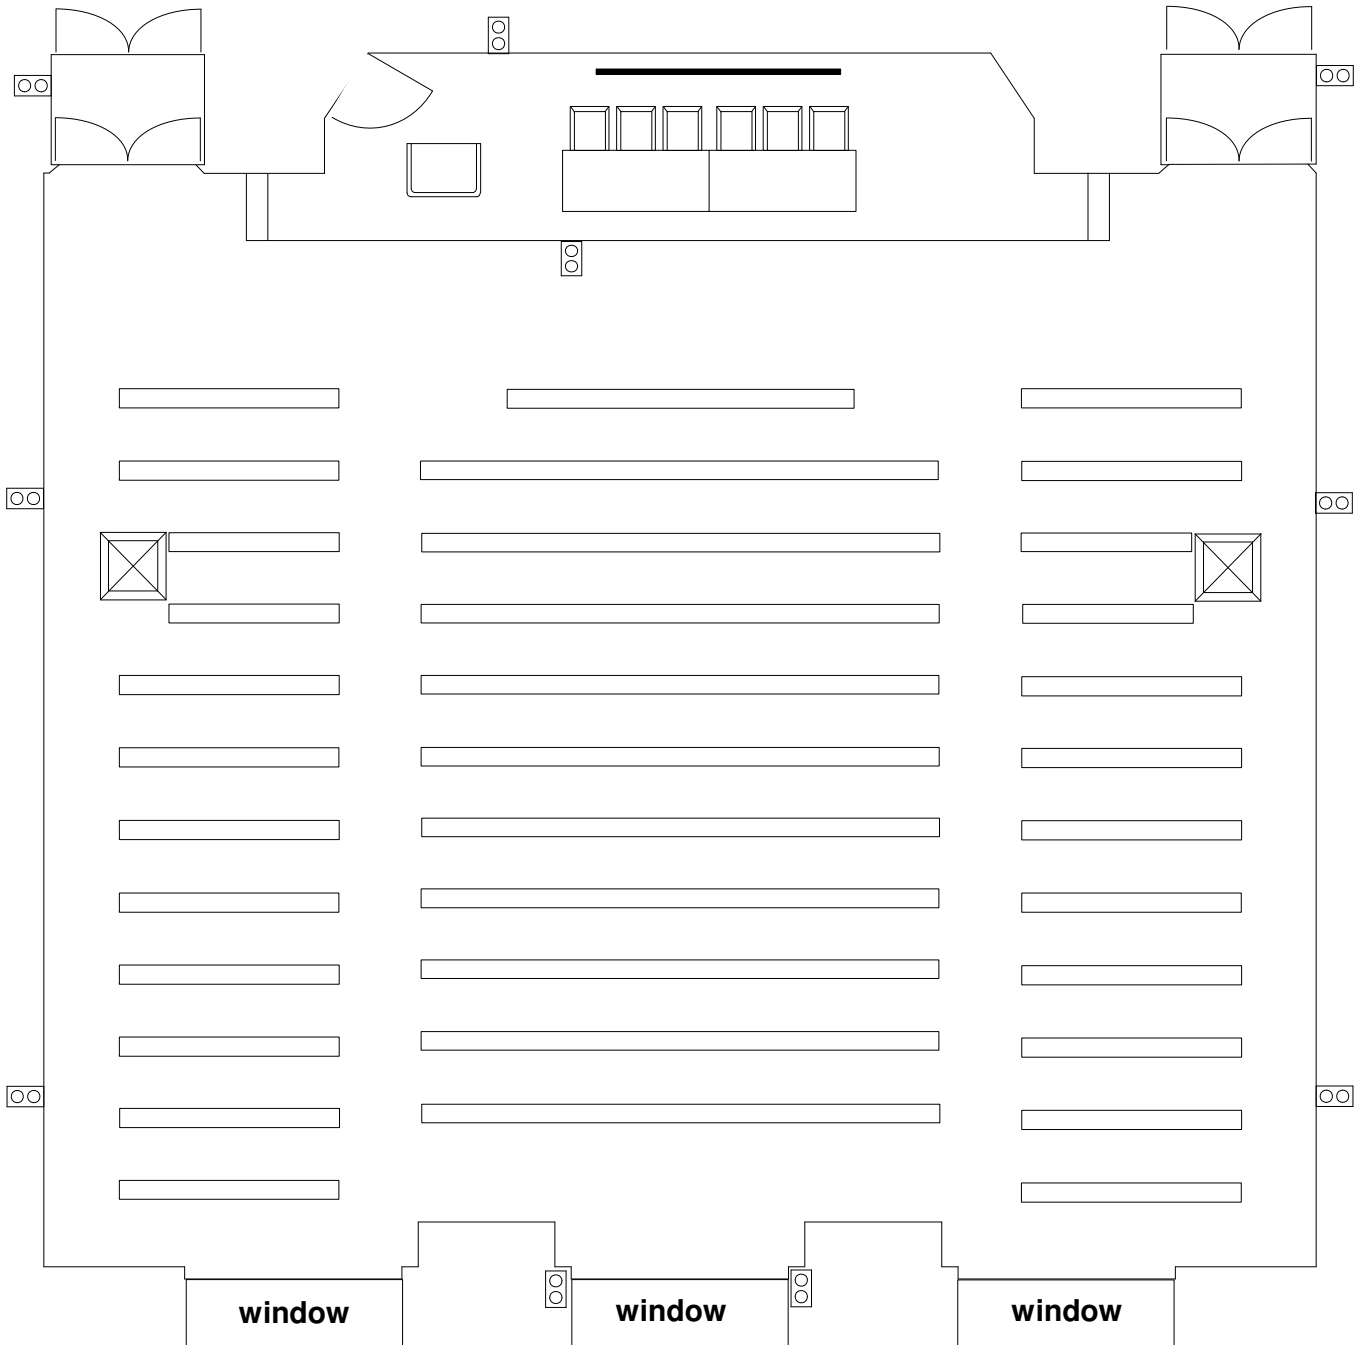

Julius S. Held Lecture Hall
Panel
Maximum Capacity: 242

Set-Up Notes:

- 2, 6-foot tables -- draped and skirted in blue cloth -- on stage.
- 6 chairs placed behind the tables.
- (Podium fixed to stage; 242 fixed seats)