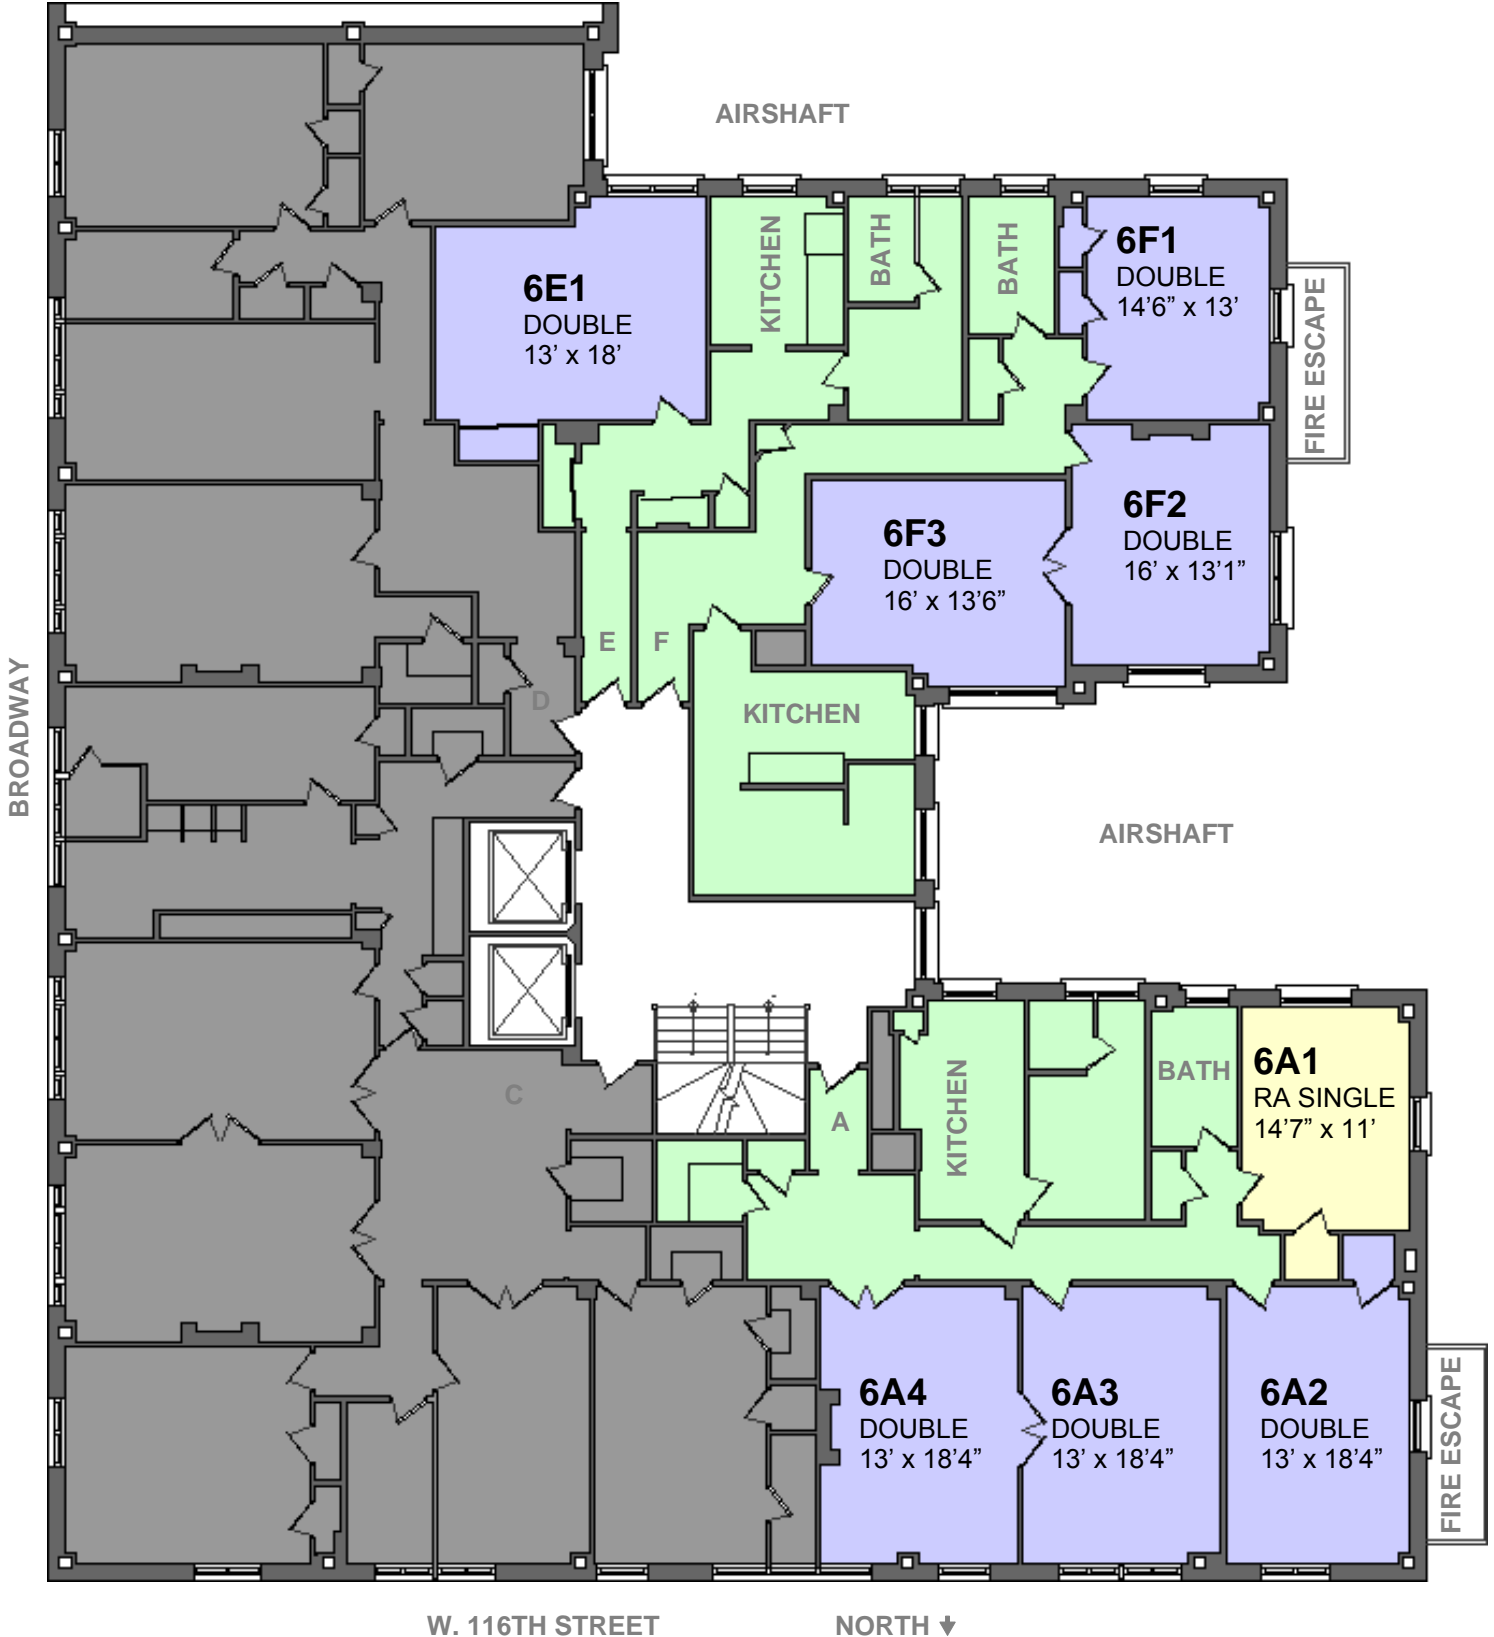

600 W.116th Street

2nd Floor

- Single Room
- Double Room
- Shared Space

ALL MEASUREMENTS APPROXIMATE & NOT TO SCALE

600 W.116th Street

3rd Floor

- Single Room
- Double Room
- Shared Space

ALL MEASUREMENTS APPROXIMATE & NOT TO SCALE

W. 116TH STREET

NORTH ↓

600 W.116th Street

4th Floor

- Single Room
- Double Room
- Shared Space

ALL MEASUREMENTS APPROXIMATE & NOT TO SCALE

600 W.116th Street

5th Floor

- Single Room
- Double Room
- Shared Space

ALL MEASUREMENTS APPROXIMATE & NOT TO SCALE

600 W.116th Street

6th Floor

- Single Room
- Double Room
- Shared Space

ALL MEASUREMENTS APPROXIMATE & NOT TO SCALE

600 W.116th Street

7th Floor

-  Single Room
-  Double Room
-  Shared Space

ALL MEASUREMENTS APPROXIMATE & NOT TO SCALE

600 W.116th Street

8th Floor

- Single Room
- Double Room
- Shared Space

ALL MEASUREMENTS APPROXIMATE & NOT TO SCALE