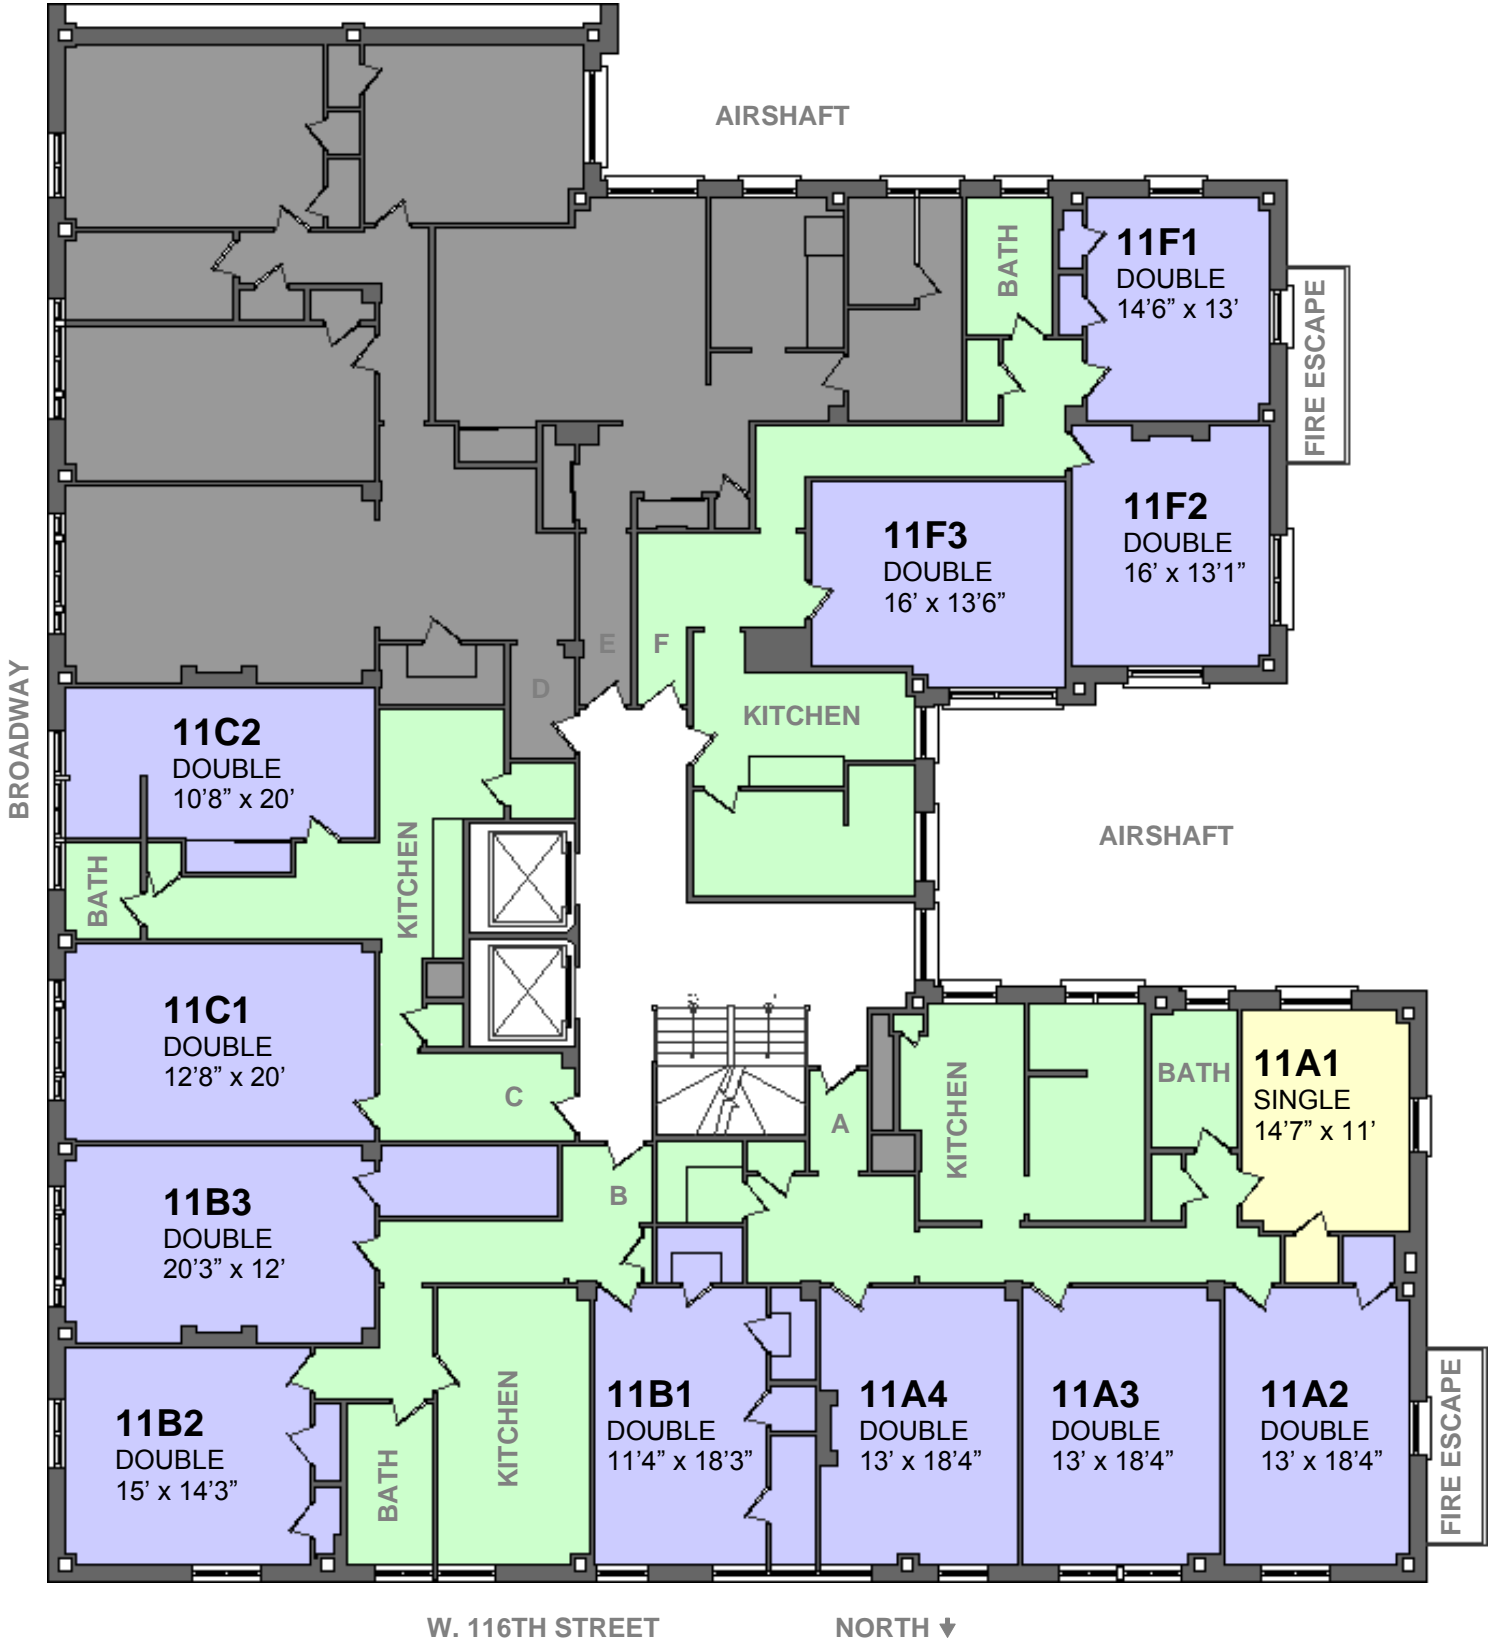

600 W.116th Street

2nd Floor

- Single Room
- Double Room
- Shared Space

ALL MEASUREMENTS APPROXIMATE & NOT TO SCALE

600 W.116th Street

3rd Floor

- Single Room
- Double Room
- Shared Space

ALL MEASUREMENTS APPROXIMATE & NOT TO SCALE

W. 116TH STREET

NORTH ↓

600 W.116th Street

4th Floor

- Single Room
- Double Room
- Shared Space

ALL MEASUREMENTS APPROXIMATE & NOT TO SCALE

600 W.116th Street

5th Floor

600 W.116th Street

9th Floor

- Single Room
- Double Room
- Shared Space

ALL MEASUREMENTS APPROXIMATE & NOT TO SCALE

600 W.116th Street

10th Floor

- Single Room
- Double Room
- Shared Space

ALL MEASUREMENTS APPROXIMATE & NOT TO SCALE

600 W.116th Street

11th Floor

- Single Room
- Double Room
- Shared Space

ALL MEASUREMENTS APPROXIMATE & NOT TO SCALE

600 W.116th Street

12th Floor

- Single Room
- Double Room
- Shared Space

ALL MEASUREMENTS APPROXIMATE & NOT TO SCALE