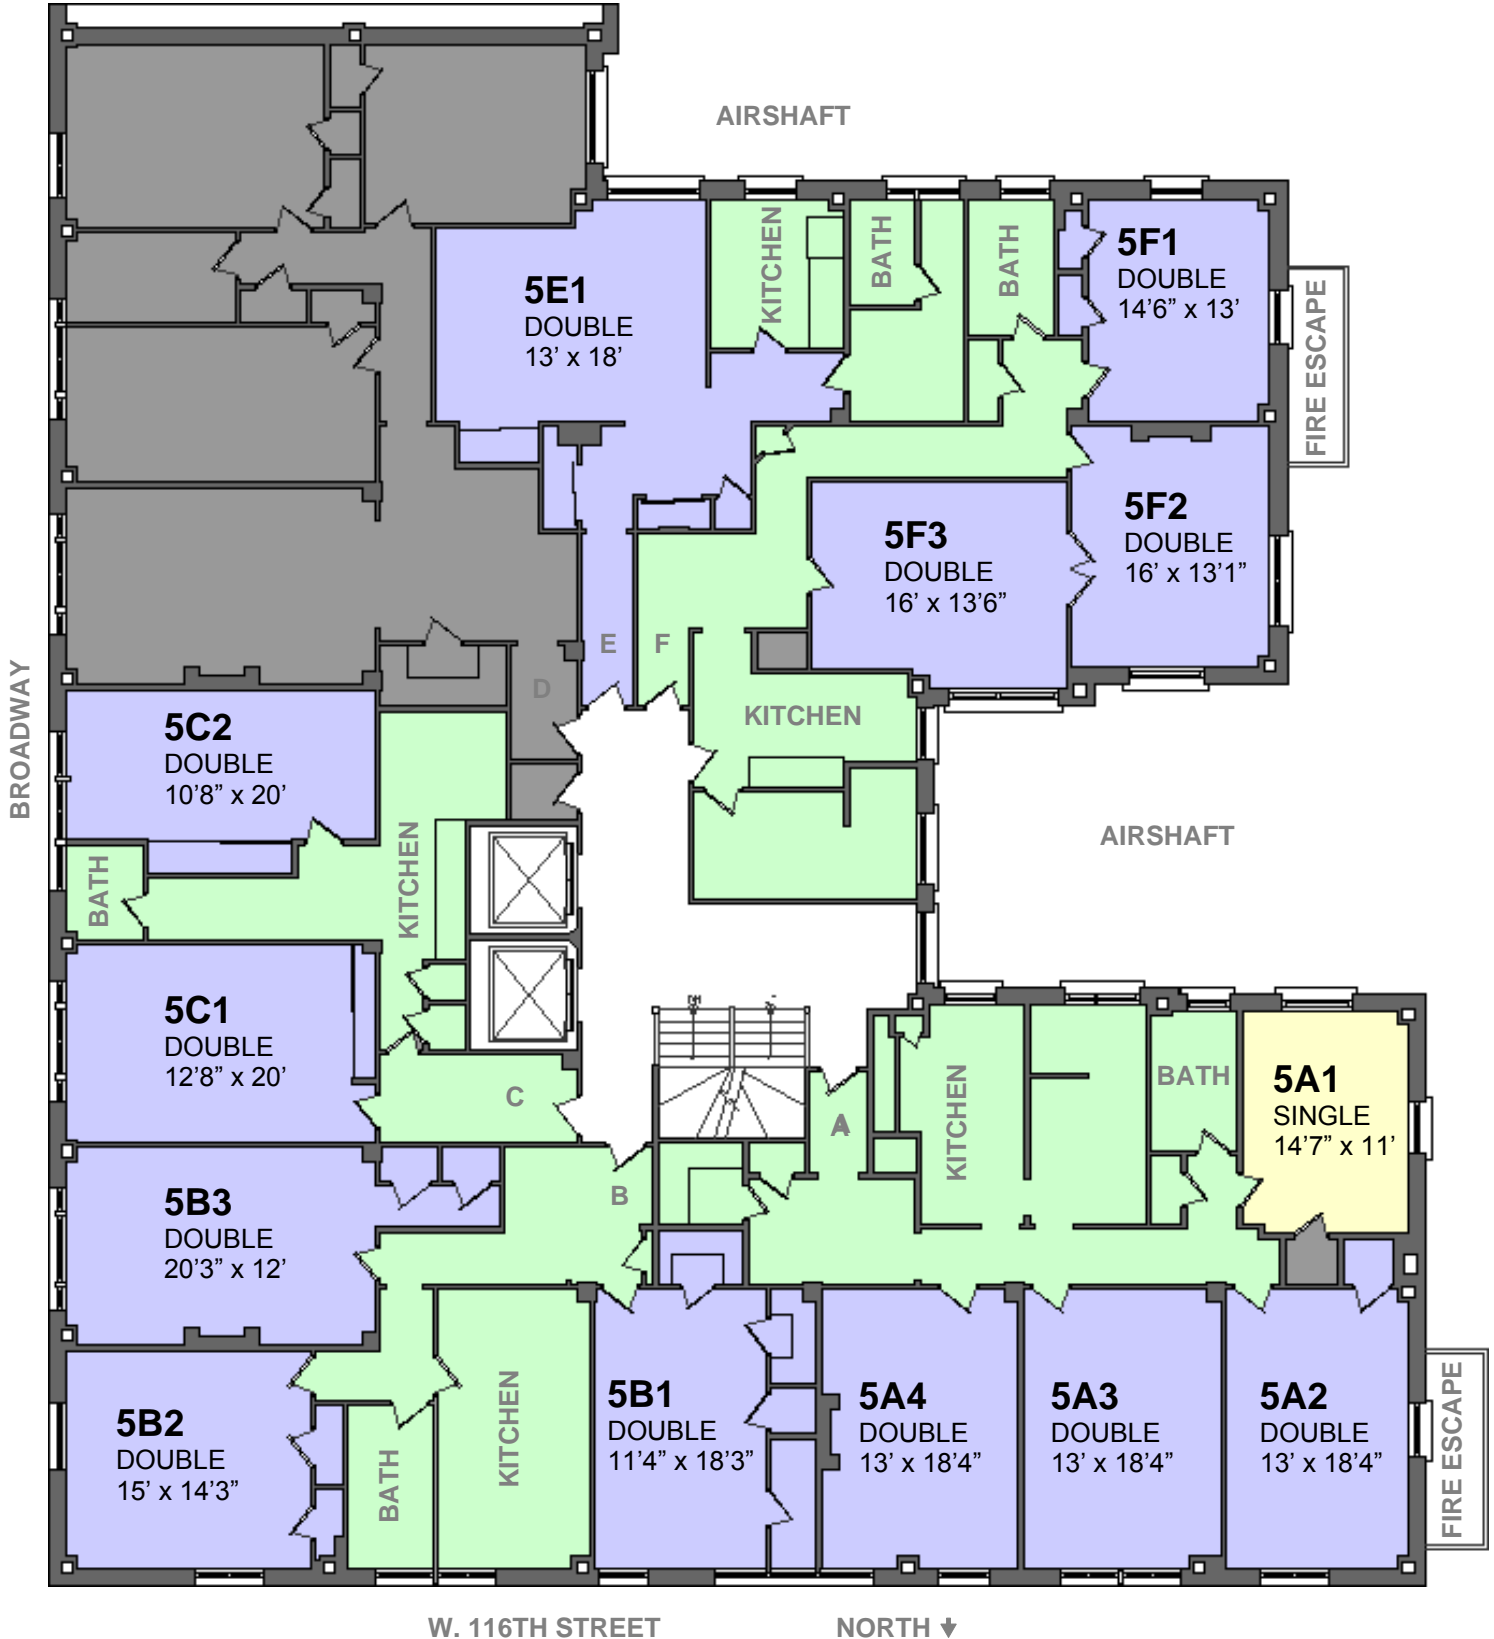

600 W.116th Street

2nd Floor

- Single Room
- Double Room
- Shared Space

ALL MEASUREMENTS APPROXIMATE & NOT TO SCALE

600 W.116th Street

3rd Floor

- Single Room
- Double Room
- Shared Space

ALL MEASUREMENTS APPROXIMATE & NOT TO SCALE

W. 116TH STREET

NORTH ↓

600 W.116th Street

4th Floor

- Single Room
- Double Room
- Shared Space

ALL MEASUREMENTS APPROXIMATE & NOT TO SCALE

600 W.116th Street

5th Floor

- Single Room
- Double Room
- Shared Space

ALL MEASUREMENTS APPROXIMATE & NOT TO SCALE

600 W.116th Street

6th Floor

- Single Room
- Double Room
- Shared Space

ALL MEASUREMENTS APPROXIMATE & NOT TO SCALE

600 W.116th Street

7th Floor

-  Single Room
-  Double Room
-  Shared Space

ALL MEASUREMENTS APPROXIMATE & NOT TO SCALE

600 W.116th Street

8th Floor

- Single Room
- Double Room
- Shared Space

ALL MEASUREMENTS APPROXIMATE & NOT TO SCALE