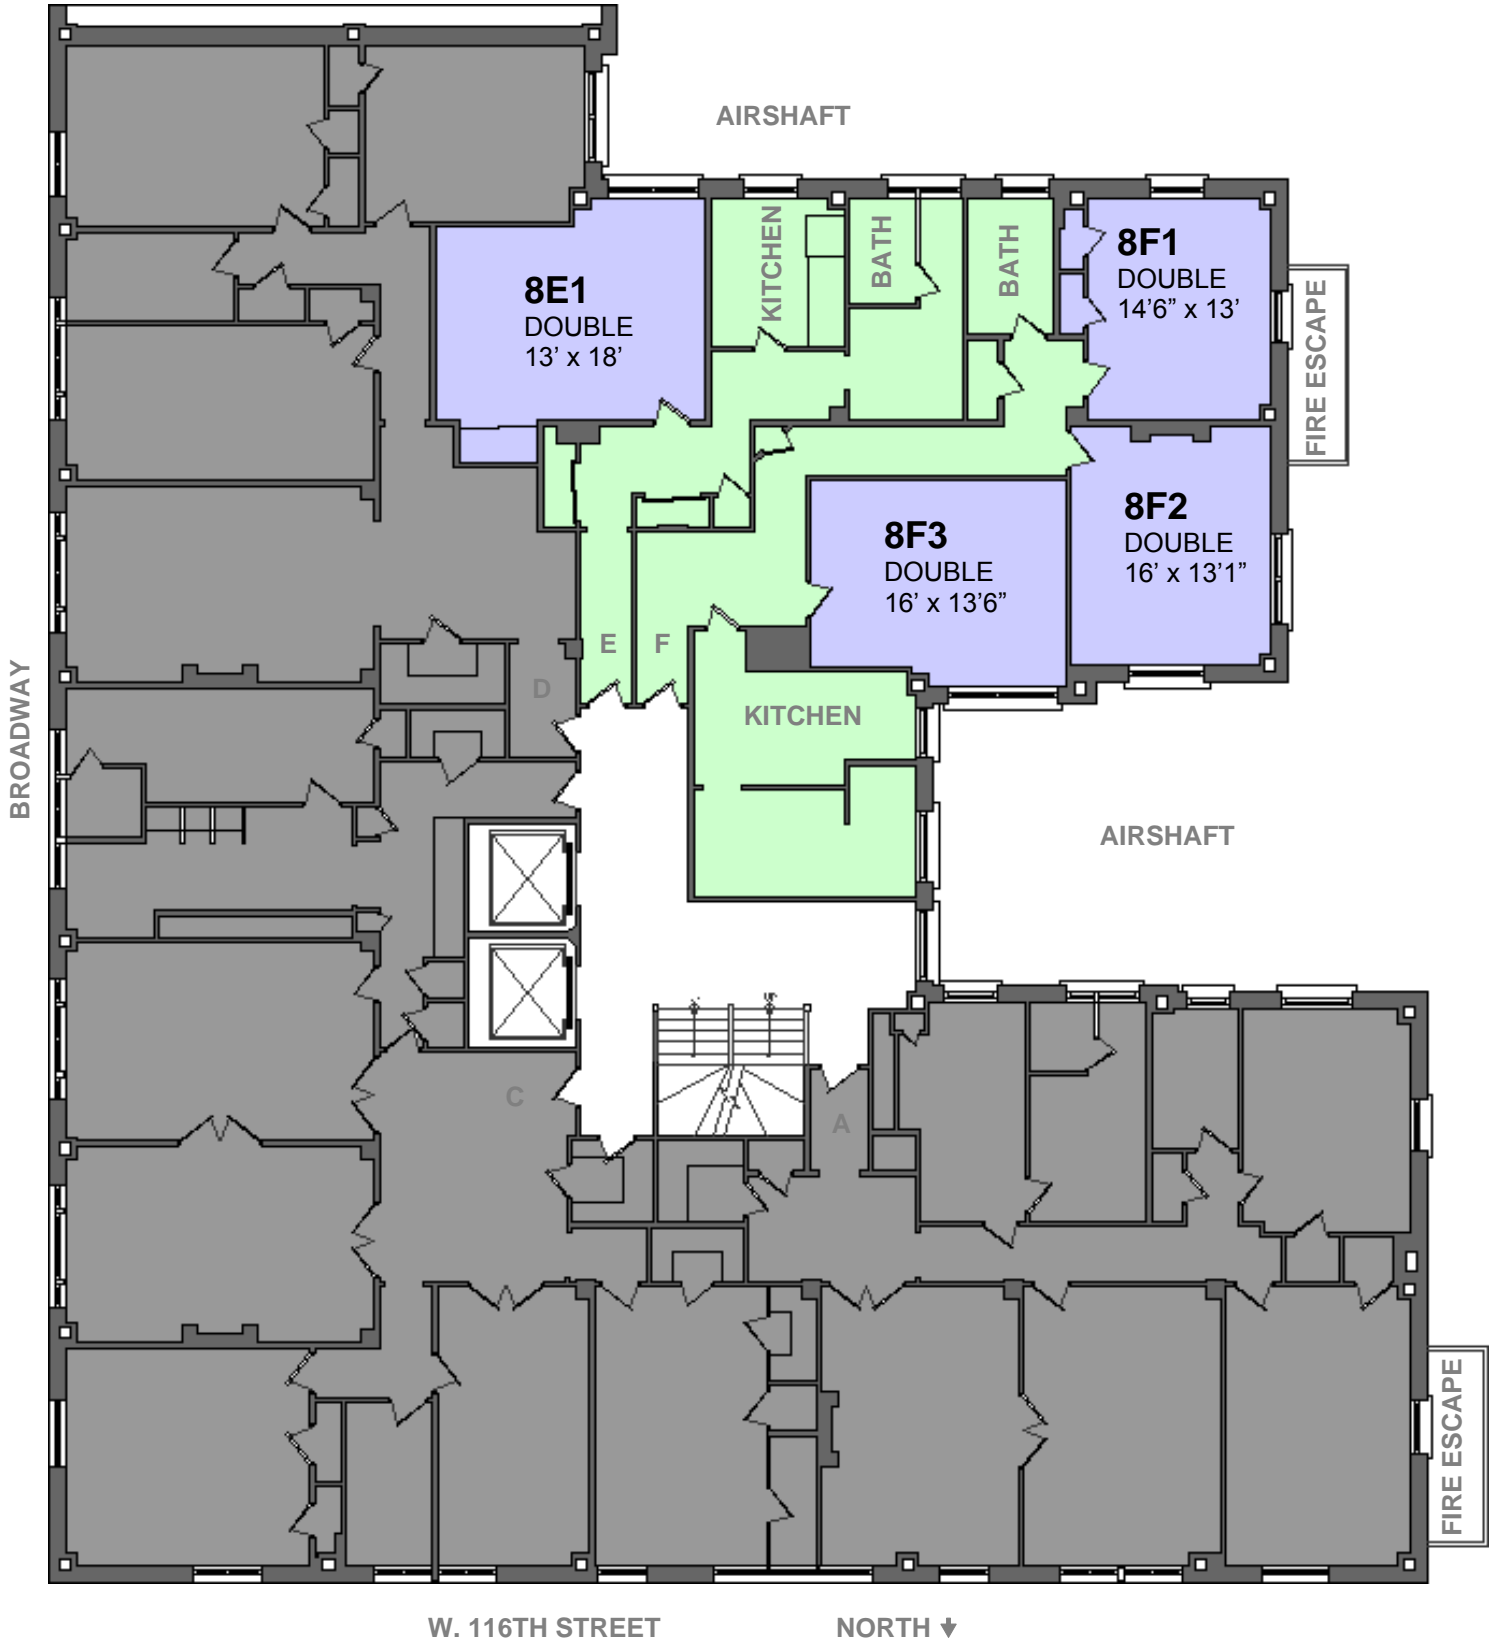

600 W.116th Street

2nd Floor

- Single Room
- Double Room
- Shared Space

ALL MEASUREMENTS APPROXIMATE & NOT TO SCALE

600 W.116th Street

3rd Floor

- Single Room
- Double Room
- Shared Space

ALL MEASUREMENTS APPROXIMATE & NOT TO SCALE

- Single Room
- Double Room
- Shared Space

ALL MEASUREMENTS APPROXIMATE & NOT TO SCALE

600 W.116th Street

6th Floor

- Single Room
- Double Room
- Shared Space

ALL MEASUREMENTS APPROXIMATE & NOT TO SCALE

600 W.116th Street

7th Floor

-  Single Room
-  Double Room
-  Shared Space

ALL MEASUREMENTS APPROXIMATE & NOT TO SCALE

600 W.116th Street

8th Floor

- Single Room
- Double Room
- Shared Space

ALL MEASUREMENTS APPROXIMATE & NOT TO SCALE

600 W.116th Street

9th Floor

- Single Room
- Double Room
- Shared Space

ALL MEASUREMENTS APPROXIMATE & NOT TO SCALE

600 W.116th Street

10th Floor

- Single Room
- Double Room
- Shared Space

ALL MEASUREMENTS APPROXIMATE & NOT TO SCALE