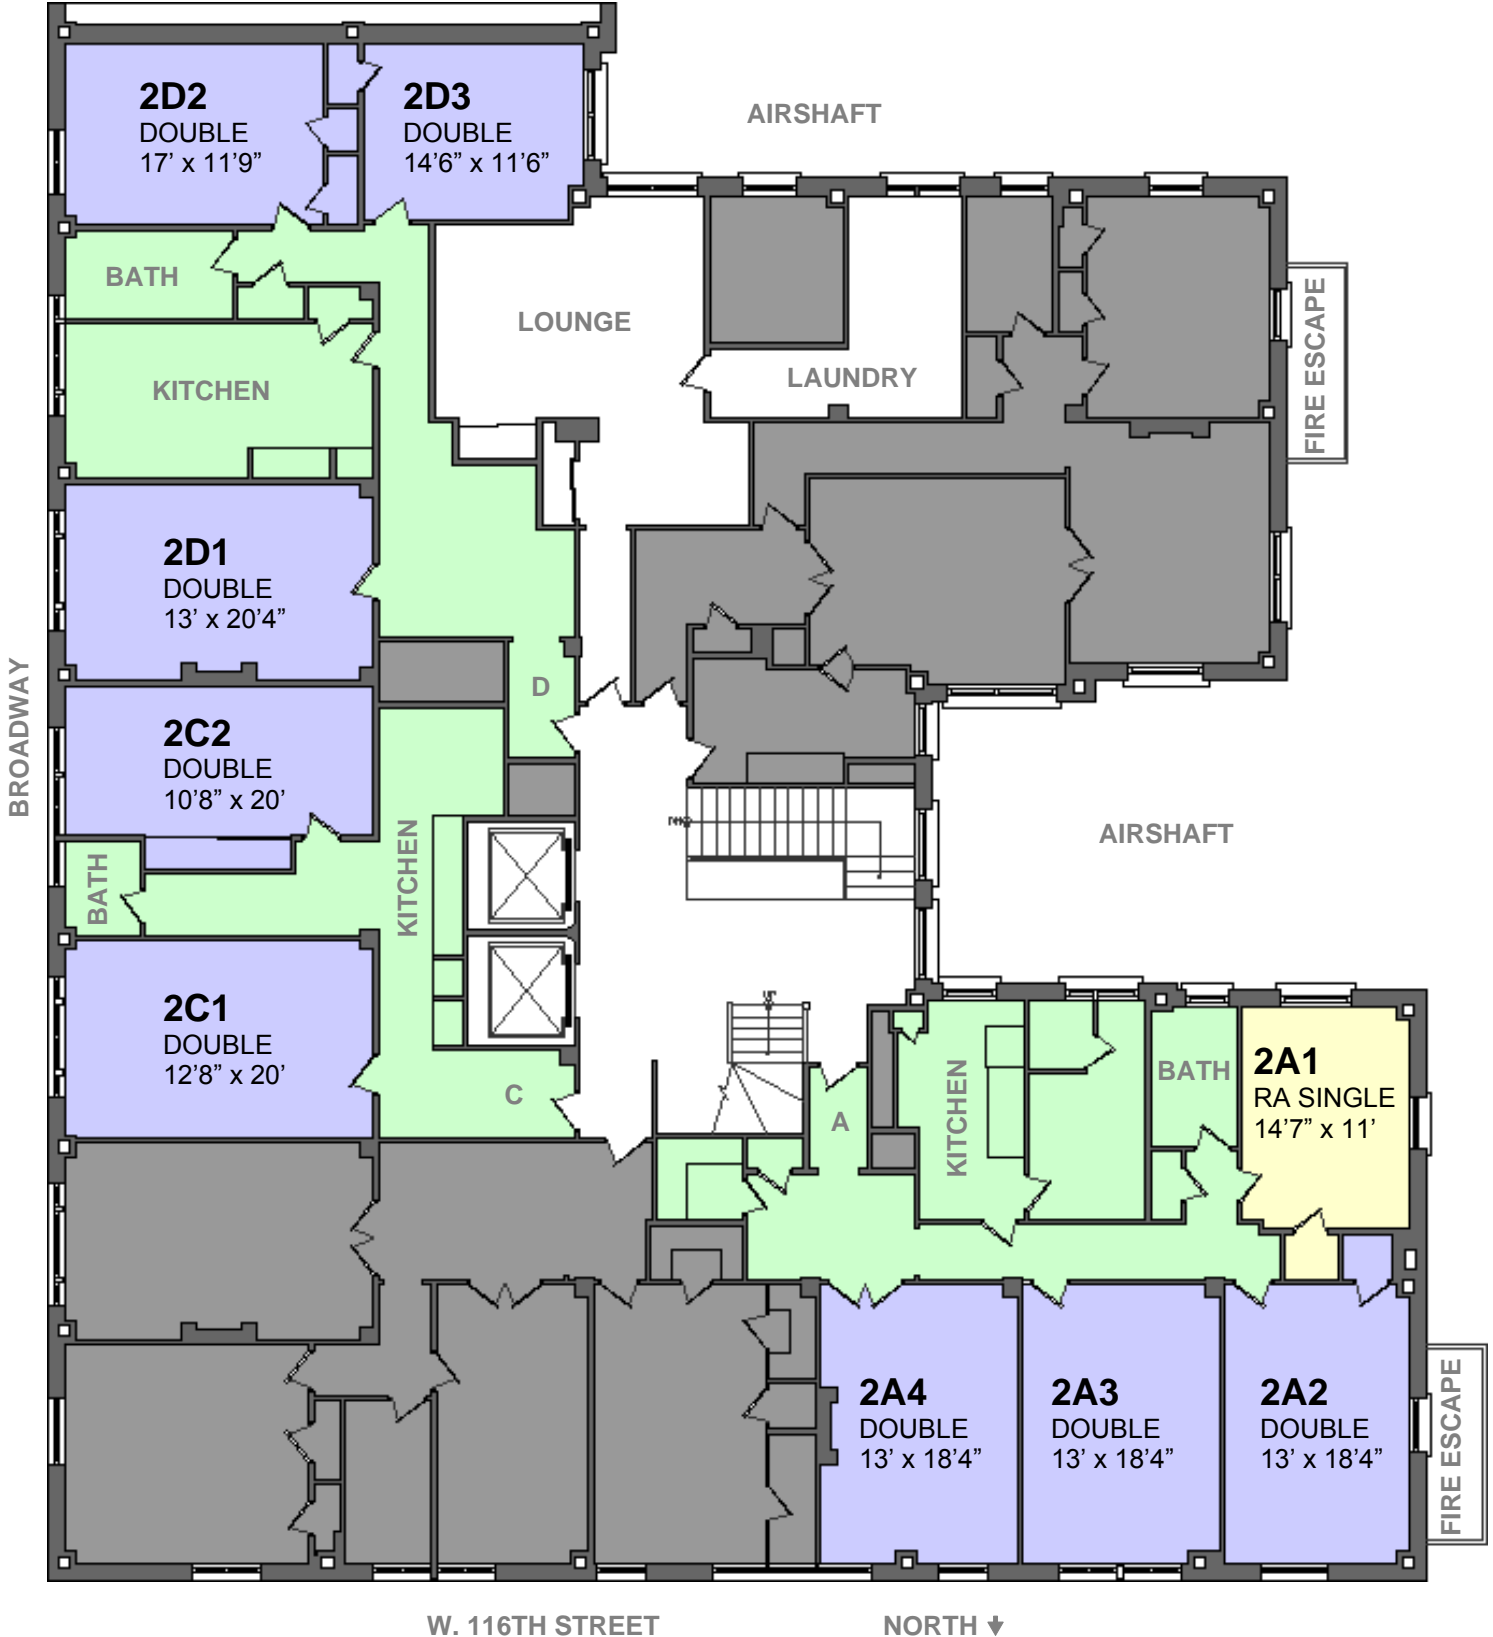

600 W.116th Street

2nd Floor

- Single Room
- Double Room
- Shared Space

ALL MEASUREMENTS APPROXIMATE & NOT TO SCALE

600 W.116th Street

3rd Floor

- Single Room
- Double Room
- Shared Space

ALL MEASUREMENTS APPROXIMATE & NOT TO SCALE

W. 116TH STREET

NORTH ↓

600 W.116th Street

4th Floor

- Single Room
- Double Room
- Shared Space

ALL MEASUREMENTS APPROXIMATE & NOT TO SCALE

600 W.116th Street

5th Floor

- Single Room
- Double Room
- Shared Space

ALL MEASUREMENTS APPROXIMATE & NOT TO SCALE

600 W.116th Street

6th Floor

- Single Room
- Double Room
- Shared Space

ALL MEASUREMENTS APPROXIMATE & NOT TO SCALE

600 W.116th Street

7th Floor

-  Single Room
-  Double Room
-  Shared Space

ALL MEASUREMENTS APPROXIMATE & NOT TO SCALE

600 W.116th Street

8th Floor

- Single Room
- Double Room
- Shared Space

ALL MEASUREMENTS APPROXIMATE & NOT TO SCALE