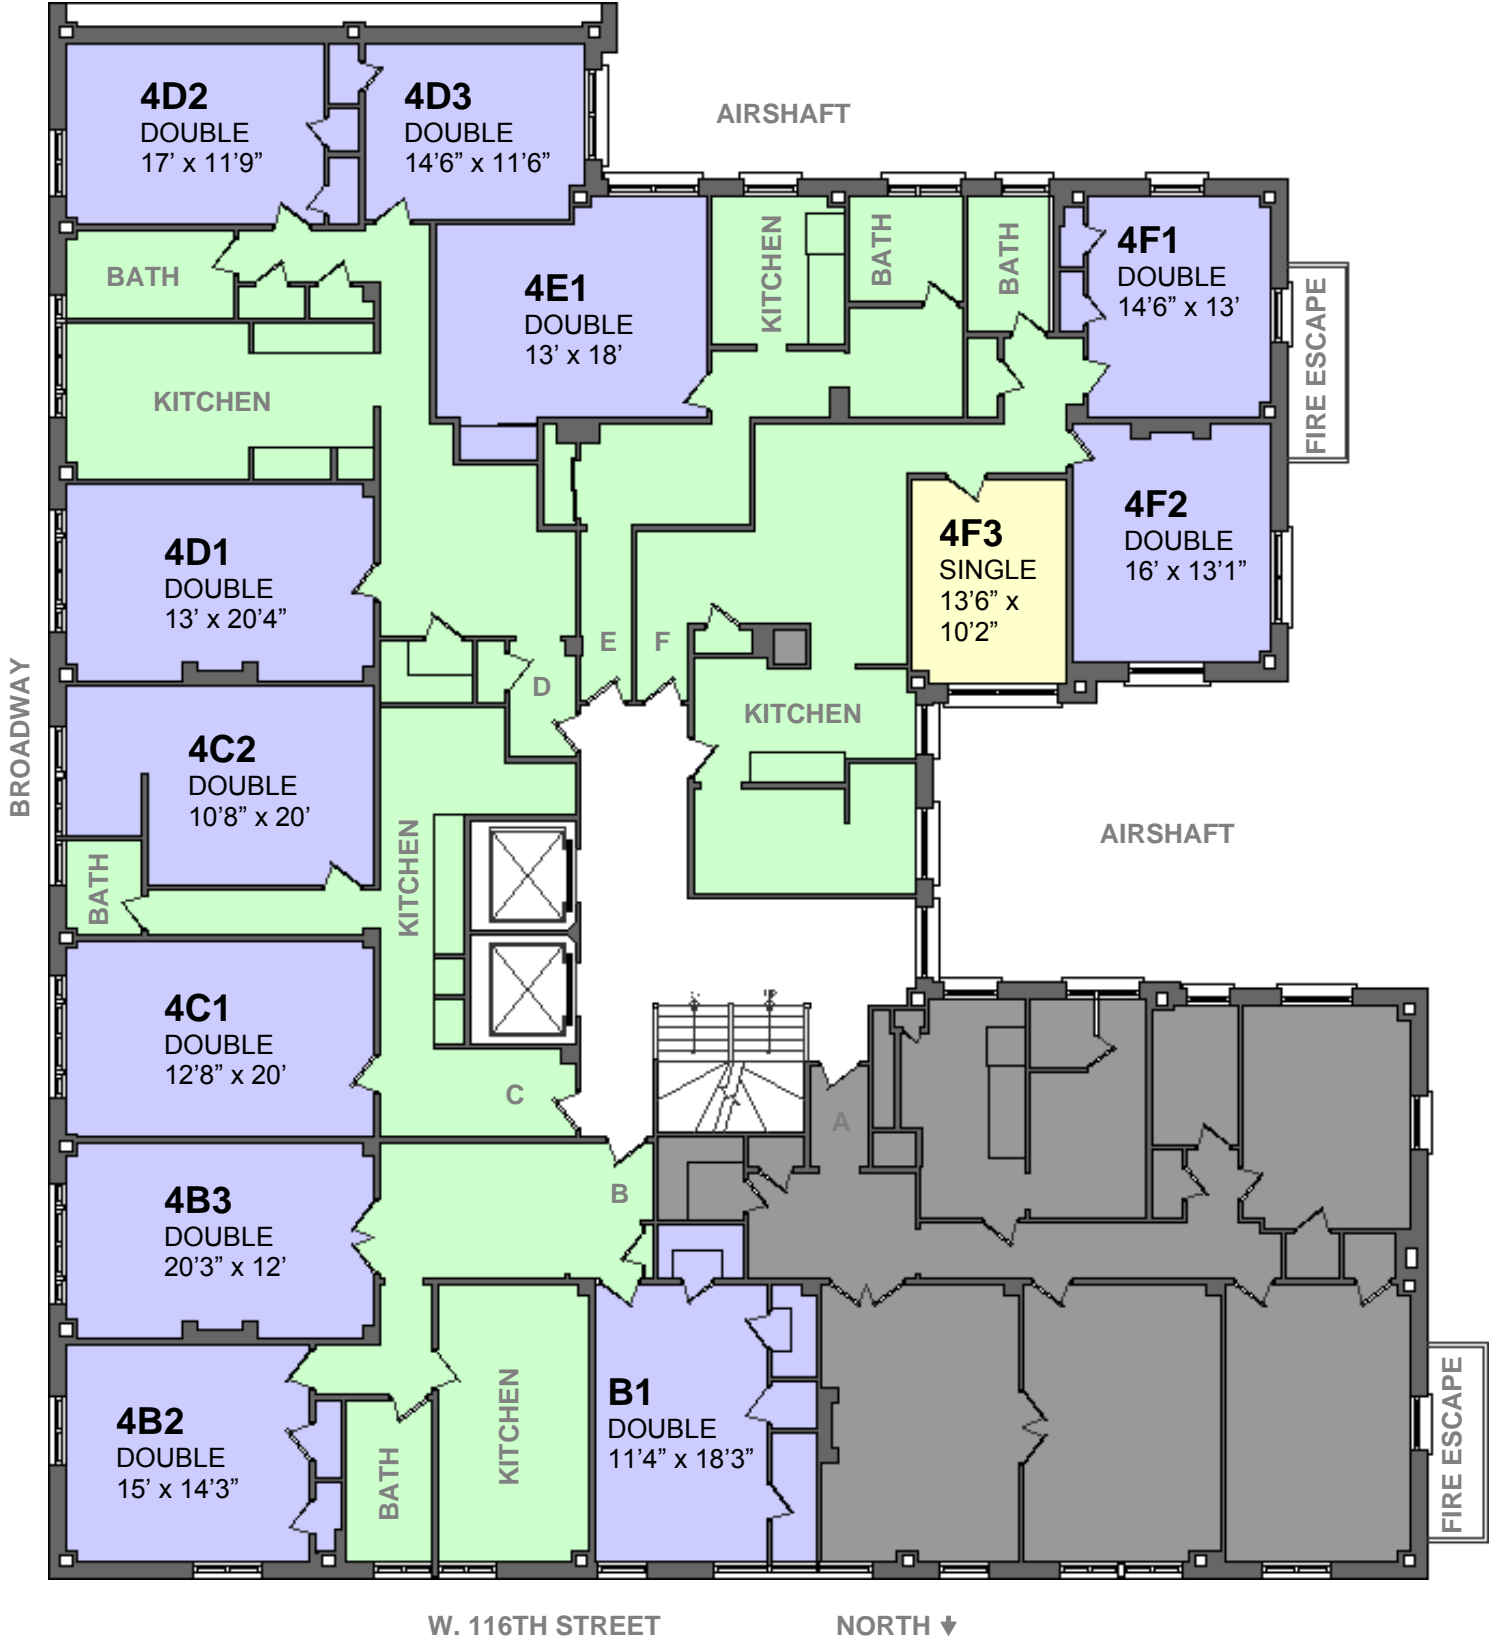

600 W.116th Street

2nd Floor

- Single Room
- Double Room
- Shared Space

ALL MEASUREMENTS APPROXIMATE & NOT TO SCALE

600 W.116th Street

3rd Floor

- Single Room
- Double Room
- Shared Space

ALL MEASUREMENTS APPROXIMATE & NOT TO SCALE

W. 116TH STREET

NORTH ↓

600 W.116th Street

4th Floor

- Single Room
- Double Room
- Shared Space

ALL MEASUREMENTS APPROXIMATE & NOT TO SCALE

600 W.116th Street

5th Floor

- Single Room
- Double Room
- Shared Space

ALL MEASUREMENTS APPROXIMATE & NOT TO SCALE

600 W.116th Street

6th Floor

- Single Room
- Double Room
- Shared Space

ALL MEASUREMENTS APPROXIMATE & NOT TO SCALE

600 W.116th Street

7th Floor

-  Single Room
-  Double Room
-  Shared Space

ALL MEASUREMENTS APPROXIMATE & NOT TO SCALE

600 W.116th Street

8th Floor

- Single Room
- Double Room
- Shared Space

ALL MEASUREMENTS APPROXIMATE & NOT TO SCALE