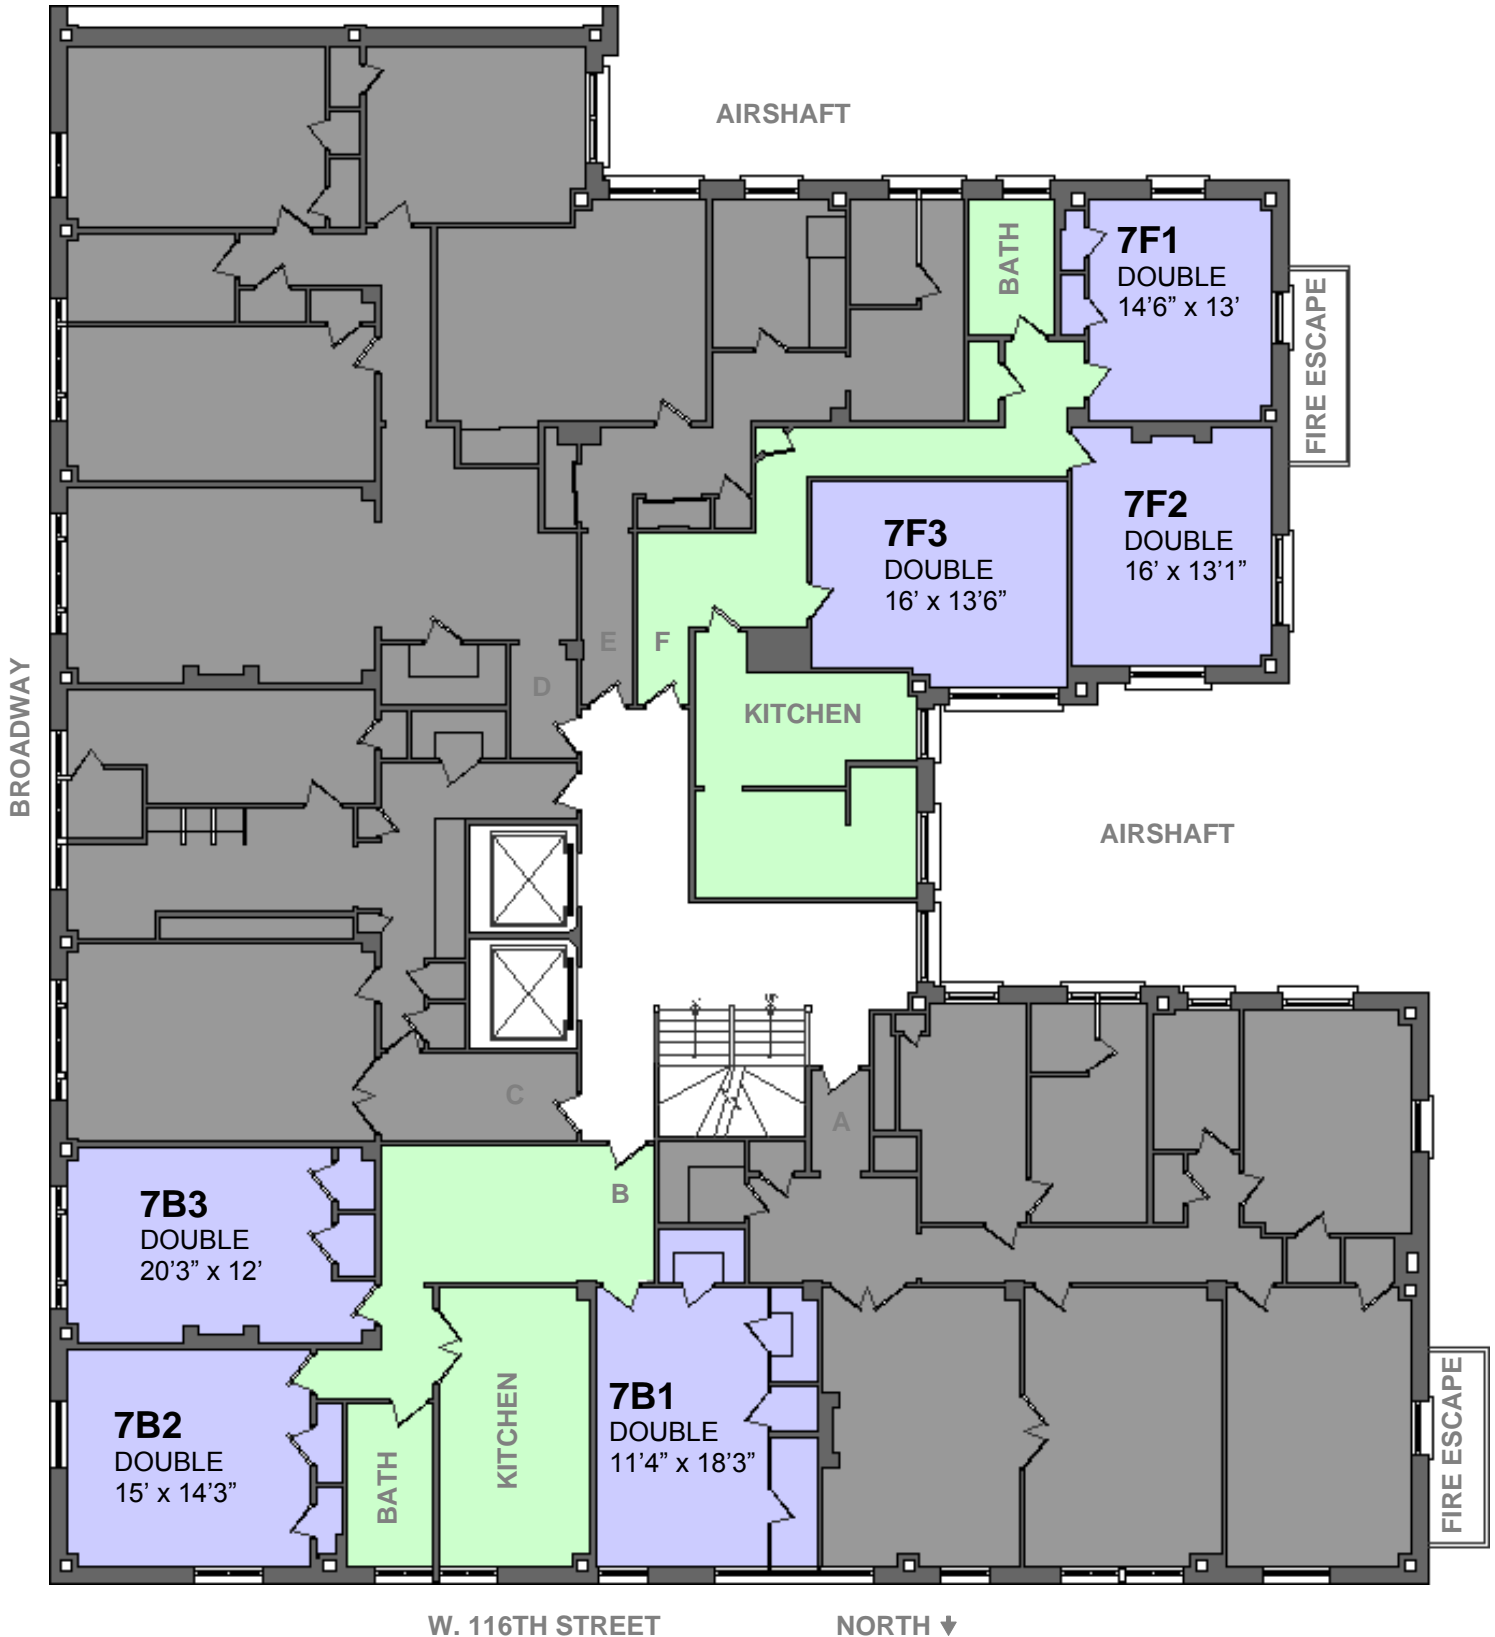

600 W.116th Street

2nd Floor

- Single Room
- Double Room
- Shared Space

ALL MEASUREMENTS APPROXIMATE & NOT TO SCALE

600 W.116th Street

3rd Floor

- Single Room
- Double Room
- Shared Space

ALL MEASUREMENTS APPROXIMATE & NOT TO SCALE

W. 116TH STREET

NORTH ↓

600 W.116th Street

4th Floor

- Single Room
- Double Room
- Shared Space

ALL MEASUREMENTS APPROXIMATE & NOT TO SCALE

600 W.116th Street

5th Floor

- Single Room
- Double Room
- Shared Space

ALL MEASUREMENTS APPROXIMATE & NOT TO SCALE

600 W.116th Street

6th Floor

- Single Room
- Double Room
- Shared Space

ALL MEASUREMENTS APPROXIMATE & NOT TO SCALE

600 W.116th Street

7th Floor

-  Single Room
-  Double Room
-  Shared Space

ALL MEASUREMENTS APPROXIMATE & NOT TO SCALE

600 W.116th Street

8th Floor

- Single Room
- Double Room
- Shared Space

ALL MEASUREMENTS APPROXIMATE & NOT TO SCALE