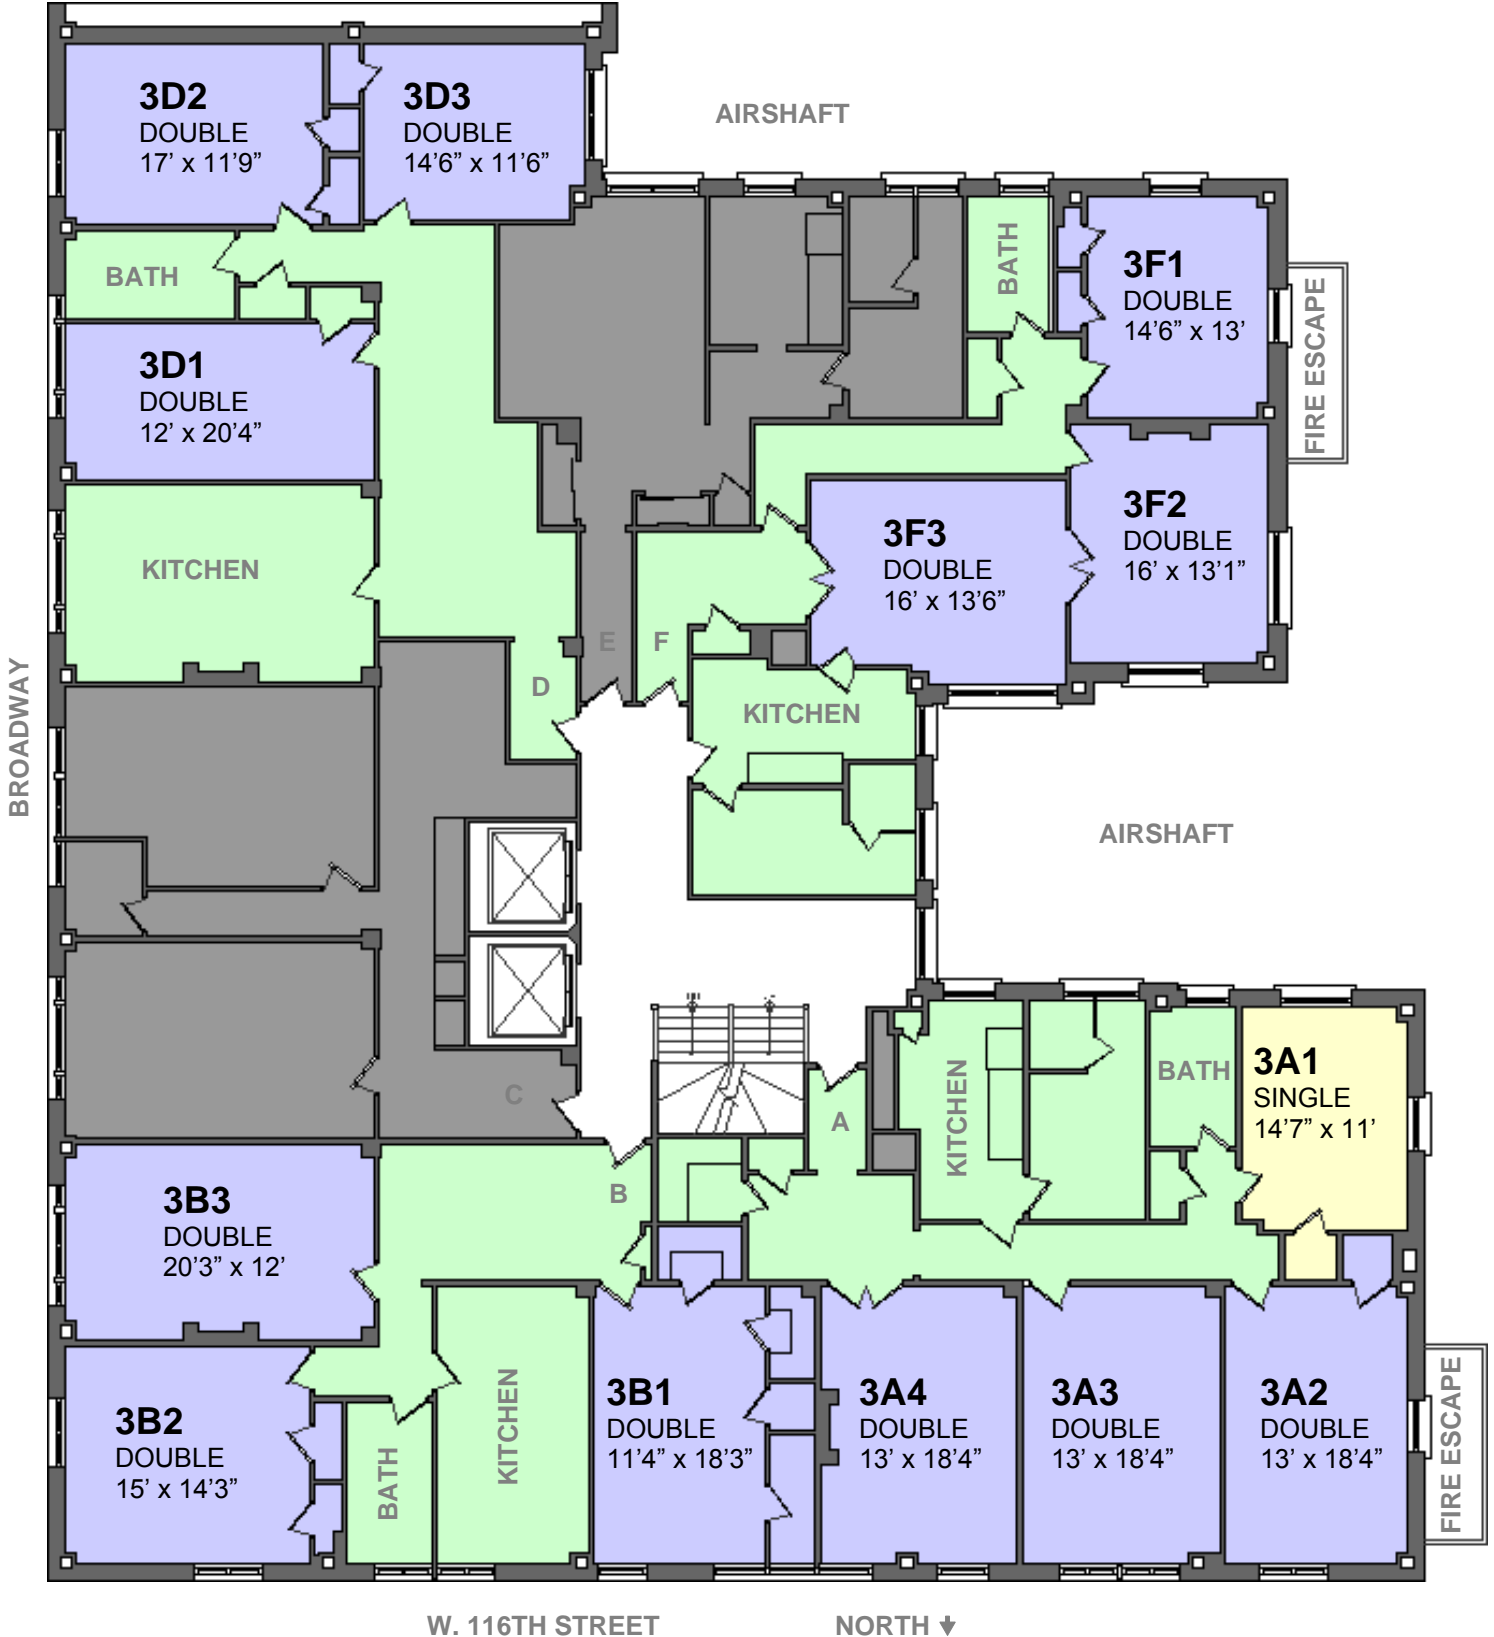

600 W.116th Street

2nd Floor

- Single Room
- Double Room
- Shared Space

ALL MEASUREMENTS APPROXIMATE & NOT TO SCALE

600 W.116th Street

3rd Floor

- Single Room
- Double Room
- Shared Space

ALL MEASUREMENTS APPROXIMATE & NOT TO SCALE

W. 116TH STREET

NORTH ↓

600 W.116th Street

4th Floor

- Single Room
- Double Room
- Shared Space

ALL MEASUREMENTS APPROXIMATE & NOT TO SCALE

600 W.116th Street

5th Floor

- Single Room
- Double Room
- Shared Space

ALL MEASUREMENTS APPROXIMATE & NOT TO SCALE

600 W.116th Street

6th Floor

- Single Room
- Double Room
- Shared Space

ALL MEASUREMENTS APPROXIMATE & NOT TO SCALE

600 W.116th Street

7th Floor

-  Single Room
-  Double Room
-  Shared Space

ALL MEASUREMENTS APPROXIMATE & NOT TO SCALE

600 W.116th Street

8th Floor

- Single Room
- Double Room
- Shared Space

ALL MEASUREMENTS APPROXIMATE & NOT TO SCALE