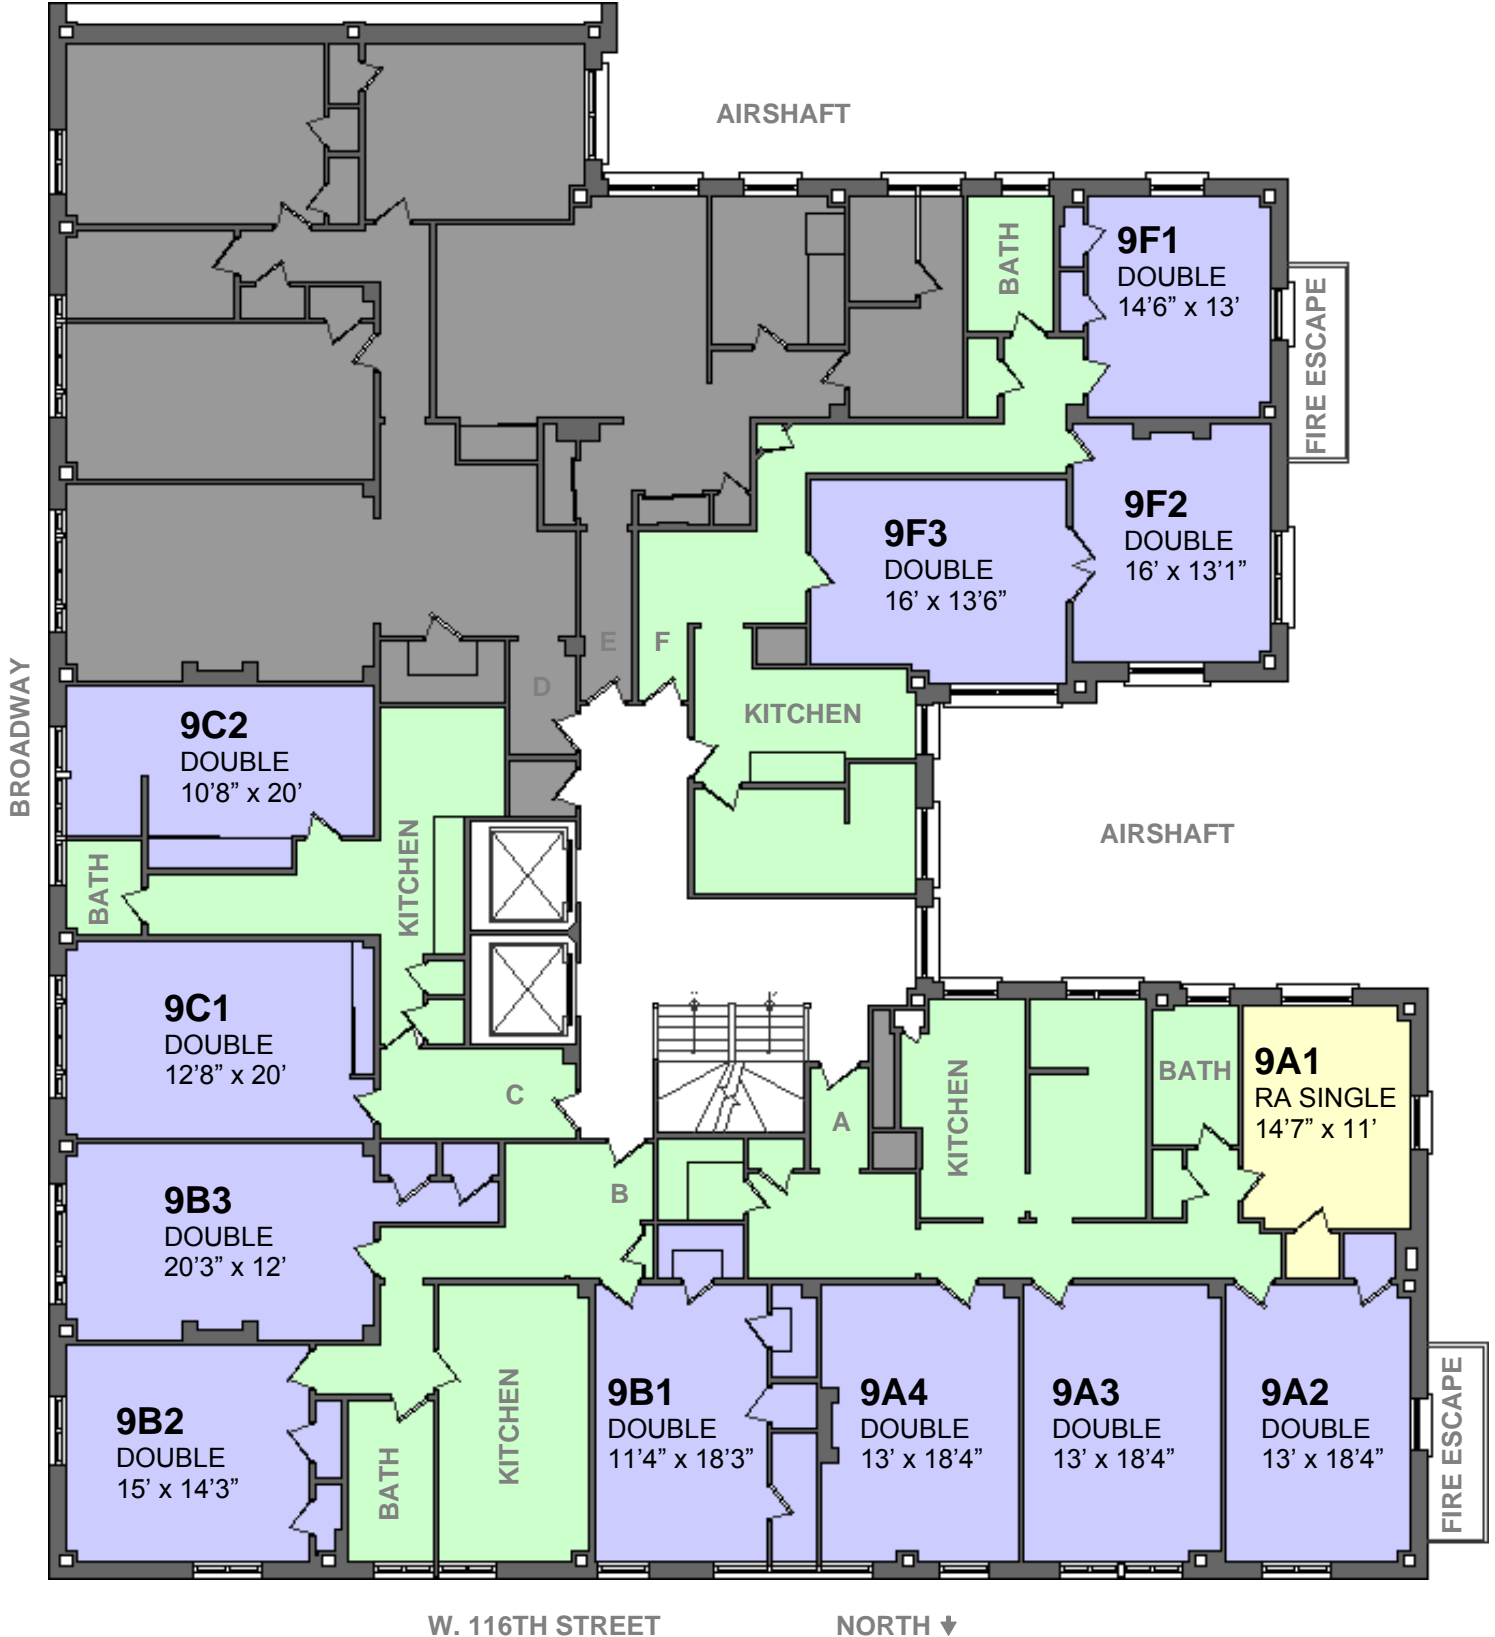

600 W.116th Street

2nd Floor

- Single Room
- Double Room
- Shared Space

ALL MEASUREMENTS APPROXIMATE & NOT TO SCALE

600 W.116th Street

3rd Floor

- Single Room
- Double Room
- Shared Space

ALL MEASUREMENTS APPROXIMATE & NOT TO SCALE

W. 116TH STREET

NORTH ↓

600 W.116th Street

4th Floor

- Single Room
- Double Room
- Shared Space

ALL MEASUREMENTS APPROXIMATE & NOT TO SCALE

600 W.116th Street

5th Floor

7th Floor

-  Single Room
-  Double Room
-  Shared Space

ALL MEASUREMENTS APPROXIMATE & NOT TO SCALE

600 W.116th Street

8th Floor

- Single Room
- Double Room
- Shared Space

ALL MEASUREMENTS APPROXIMATE & NOT TO SCALE

600 W.116th Street

9th Floor

- Single Room
- Double Room
- Shared Space

ALL MEASUREMENTS APPROXIMATE & NOT TO SCALE

600 W.116th Street

10th Floor

- Single Room
- Double Room
- Shared Space

ALL MEASUREMENTS APPROXIMATE & NOT TO SCALE