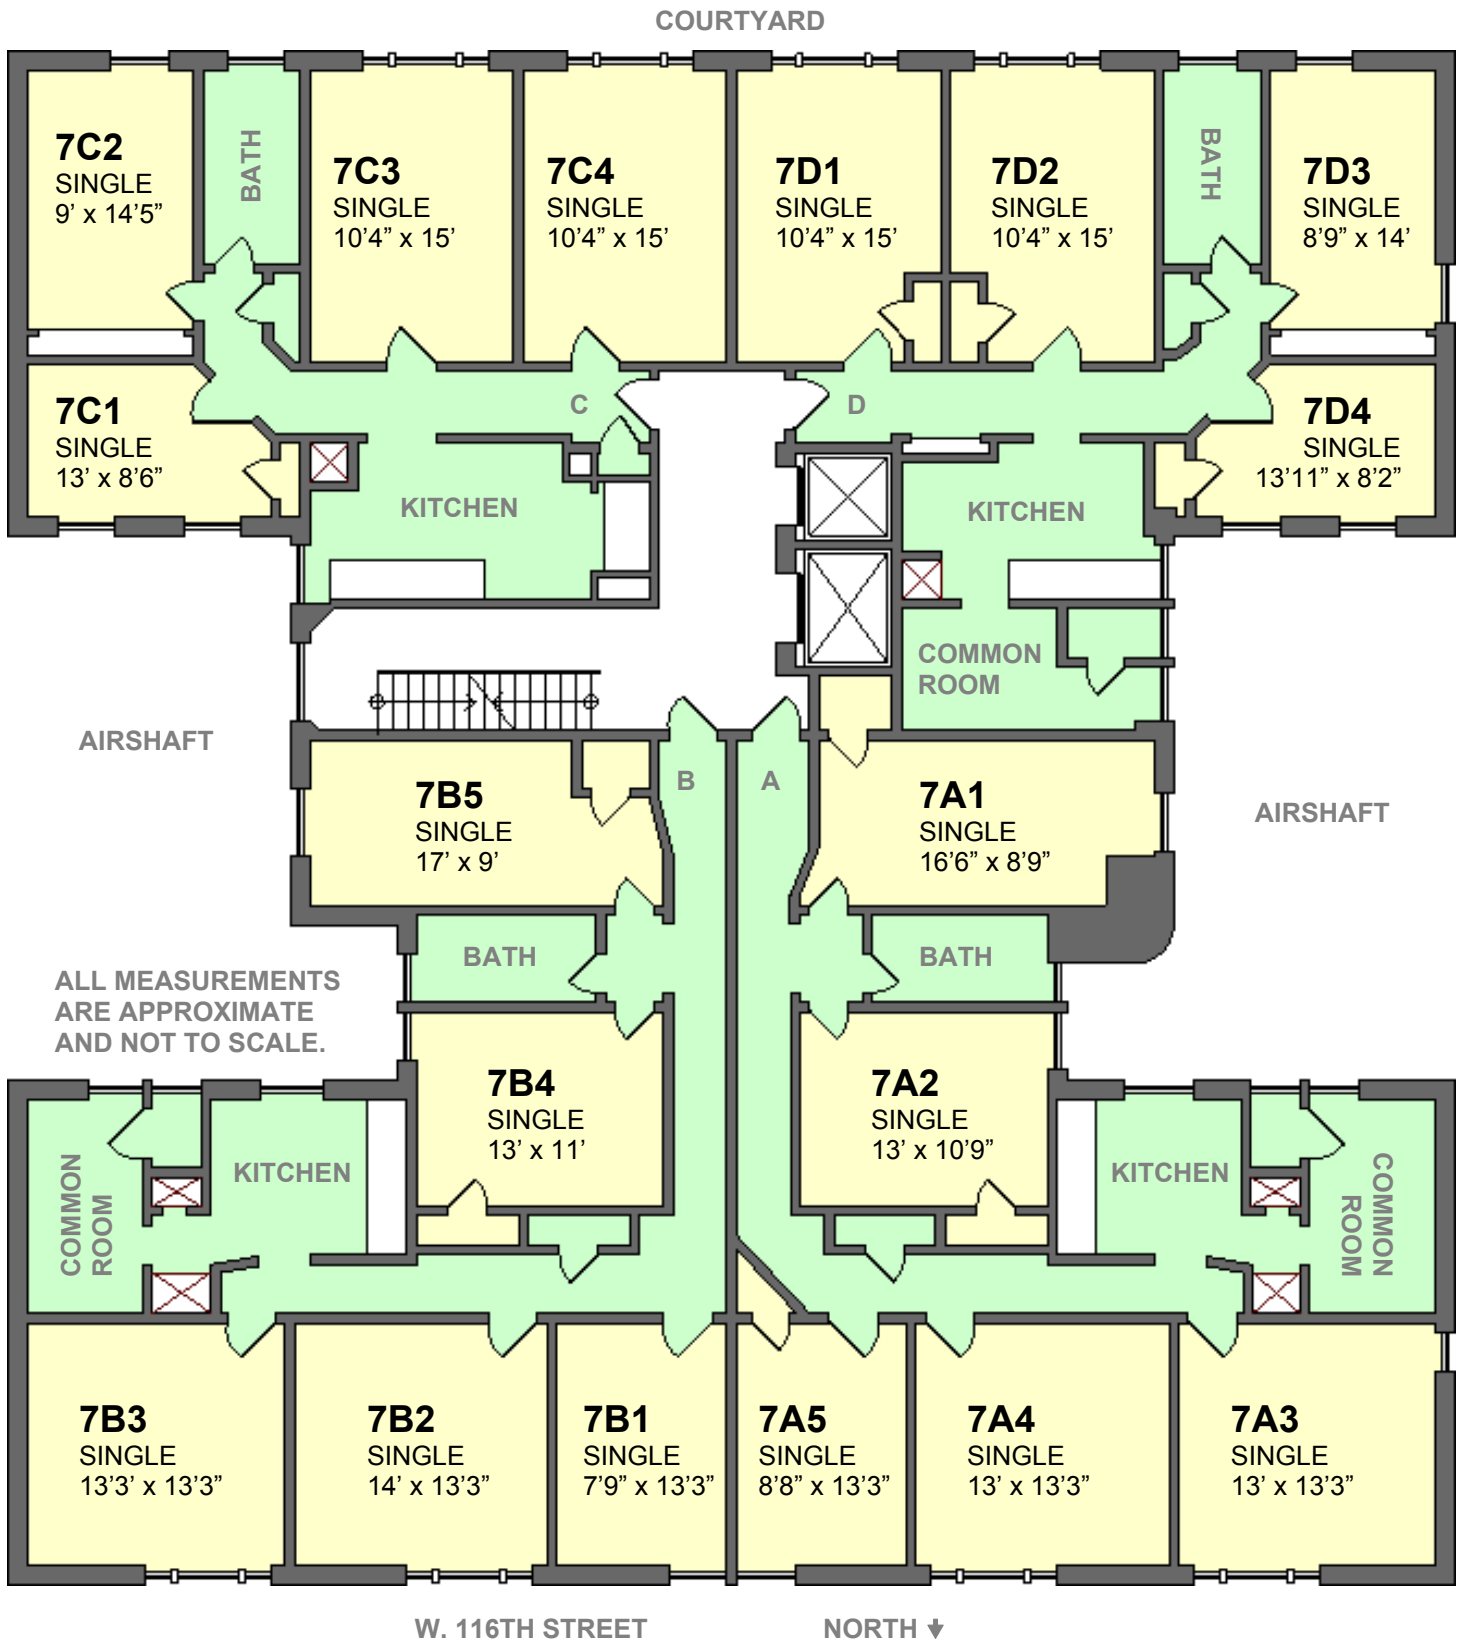

620 W.116th Street

1st Floor

- Single Room
- Double Room
- Shared Space

620 W.116th Street

2nd Floor

- Single Room
- Double Room
- Shared Space

620 W.116th Street

3rd Floor

- Single Room
- Double Room
- Shared Space

620 W.116th Street

4th Floor

- Single Room
- Double Room
- Shared Space

620 W.116th Street

5th Floor

- Single Room
- Double Room
- Shared Space

620 W.116th Street

6th Floor

- Single Room
- Double Room
- Shared Space

620 W.116th Street

7th Floor

- Single Room
- Double Room
- Shared Space

620 W.116th Street

8th Floor

- Single Room
- Double Room
- Shared Space

620 W.116th Street

9th Floor

- Single Room
- Double Room
- Shared Space

620 W.116th Street

10th Floor

-  Single Room
-  Double Room
-  Shared Space