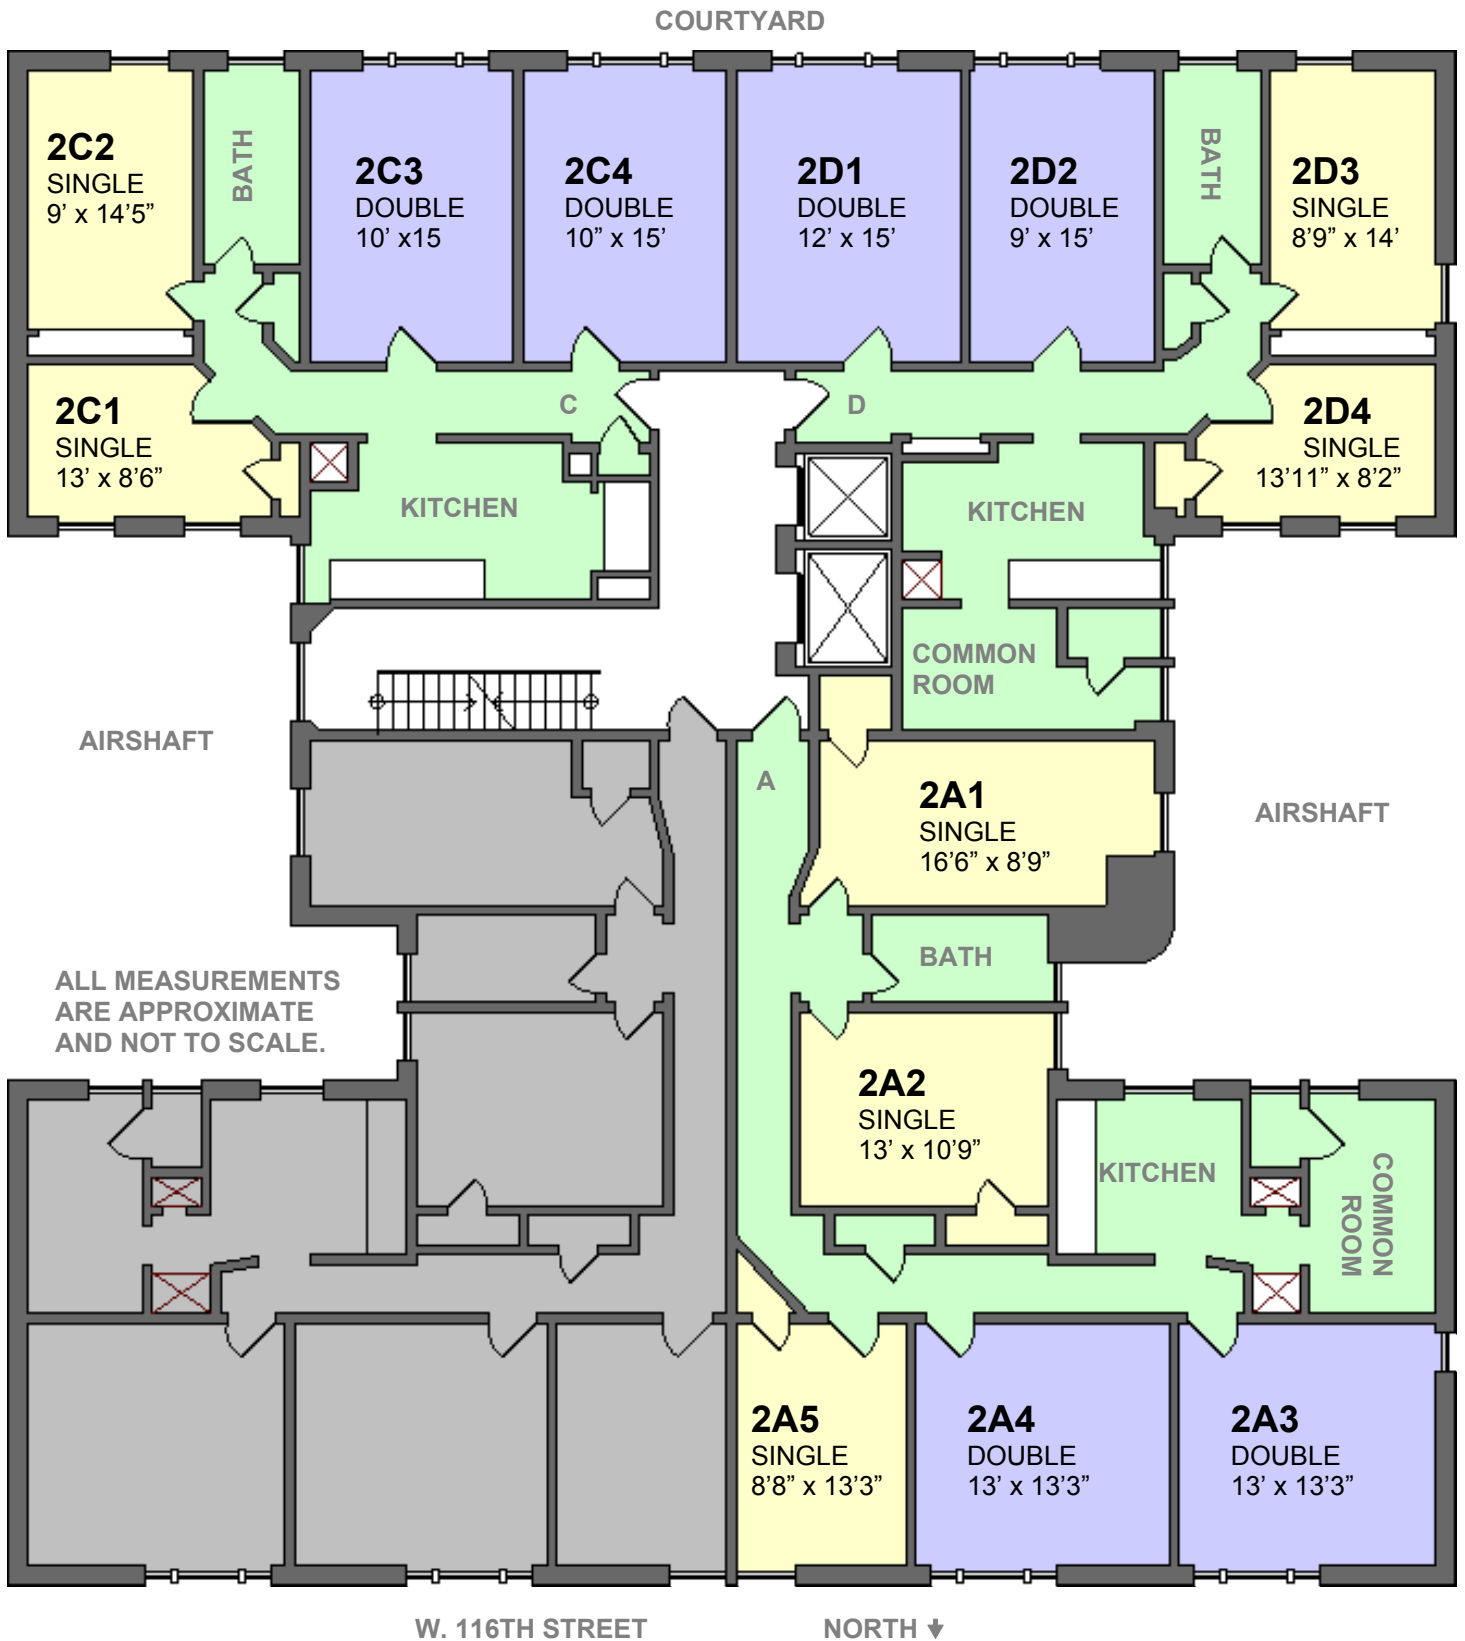

620 W.116th Street

1st Floor

- Single Room
- Double Room
- Shared Space

620 W.116th Street

2nd Floor

- Single Room
- Double Room
- Shared Space

620 W.116th Street

3rd Floor

- Single Room
- Double Room
- Shared Space

620 W.116th Street

4th Floor

- Single Room
- Double Room
- Shared Space

620 W.116th Street

5th Floor

- Single Room
- Double Room
- Shared Space

620 W.116th Street

6th Floor

- Single Room
- Double Room
- Shared Space

620 W.116th Street

7th Floor

- Single Room
- Double Room
- Shared Space

620 W.116th Street

8th Floor

- Single Room
- Double Room
- Shared Space

620 W.116th Street

9th Floor

- Single Room
- Double Room
- Shared Space

620 W.116th Street

10th Floor

-  Single Room
-  Double Room
-  Shared Space