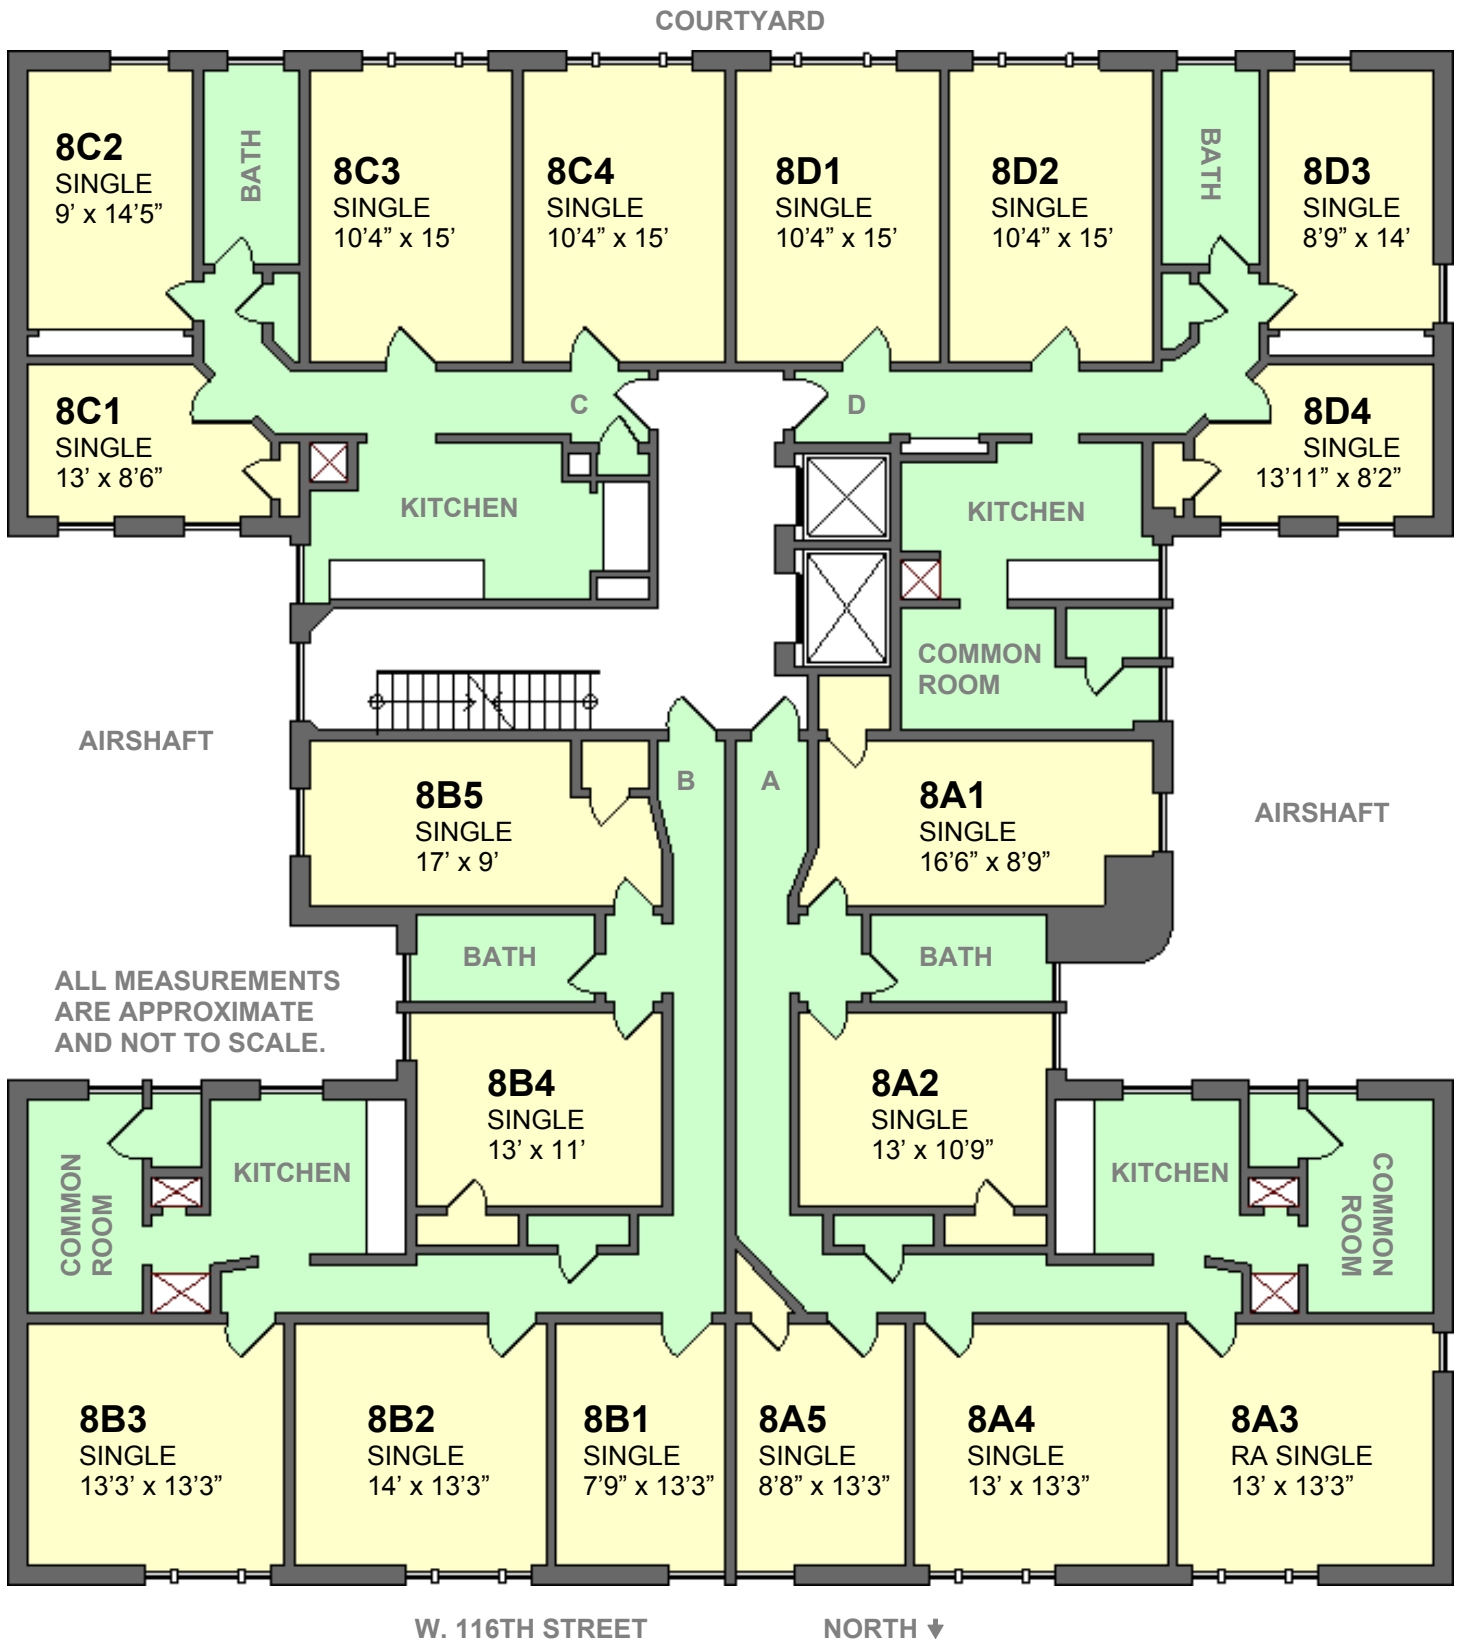

620 W.116th Street

1st Floor

- Single Room
- Double Room
- Shared Space

620 W.116th Street

2nd Floor

- Single Room
- Double Room
- Shared Space

620 W.116th Street

3rd Floor

- Single Room
- Double Room
- Shared Space

620 W.116th Street

4th Floor

- Single Room
- Double Room
- Shared Space

620 W.116th Street

5th Floor

- Single Room
- Double Room
- Shared Space

620 W.116th Street

6th Floor

- Single Room
- Double Room
- Shared Space

620 W.116th Street

7th Floor

- Single Room
- Double Room
- Shared Space

620 W.116th Street

8th Floor

- Single Room
- Double Room
- Shared Space

620 W.116th Street

9th Floor

- Single Room
- Double Room
- Shared Space

620 W.116th Street

10th Floor

-  Single Room
-  Double Room
-  Shared Space