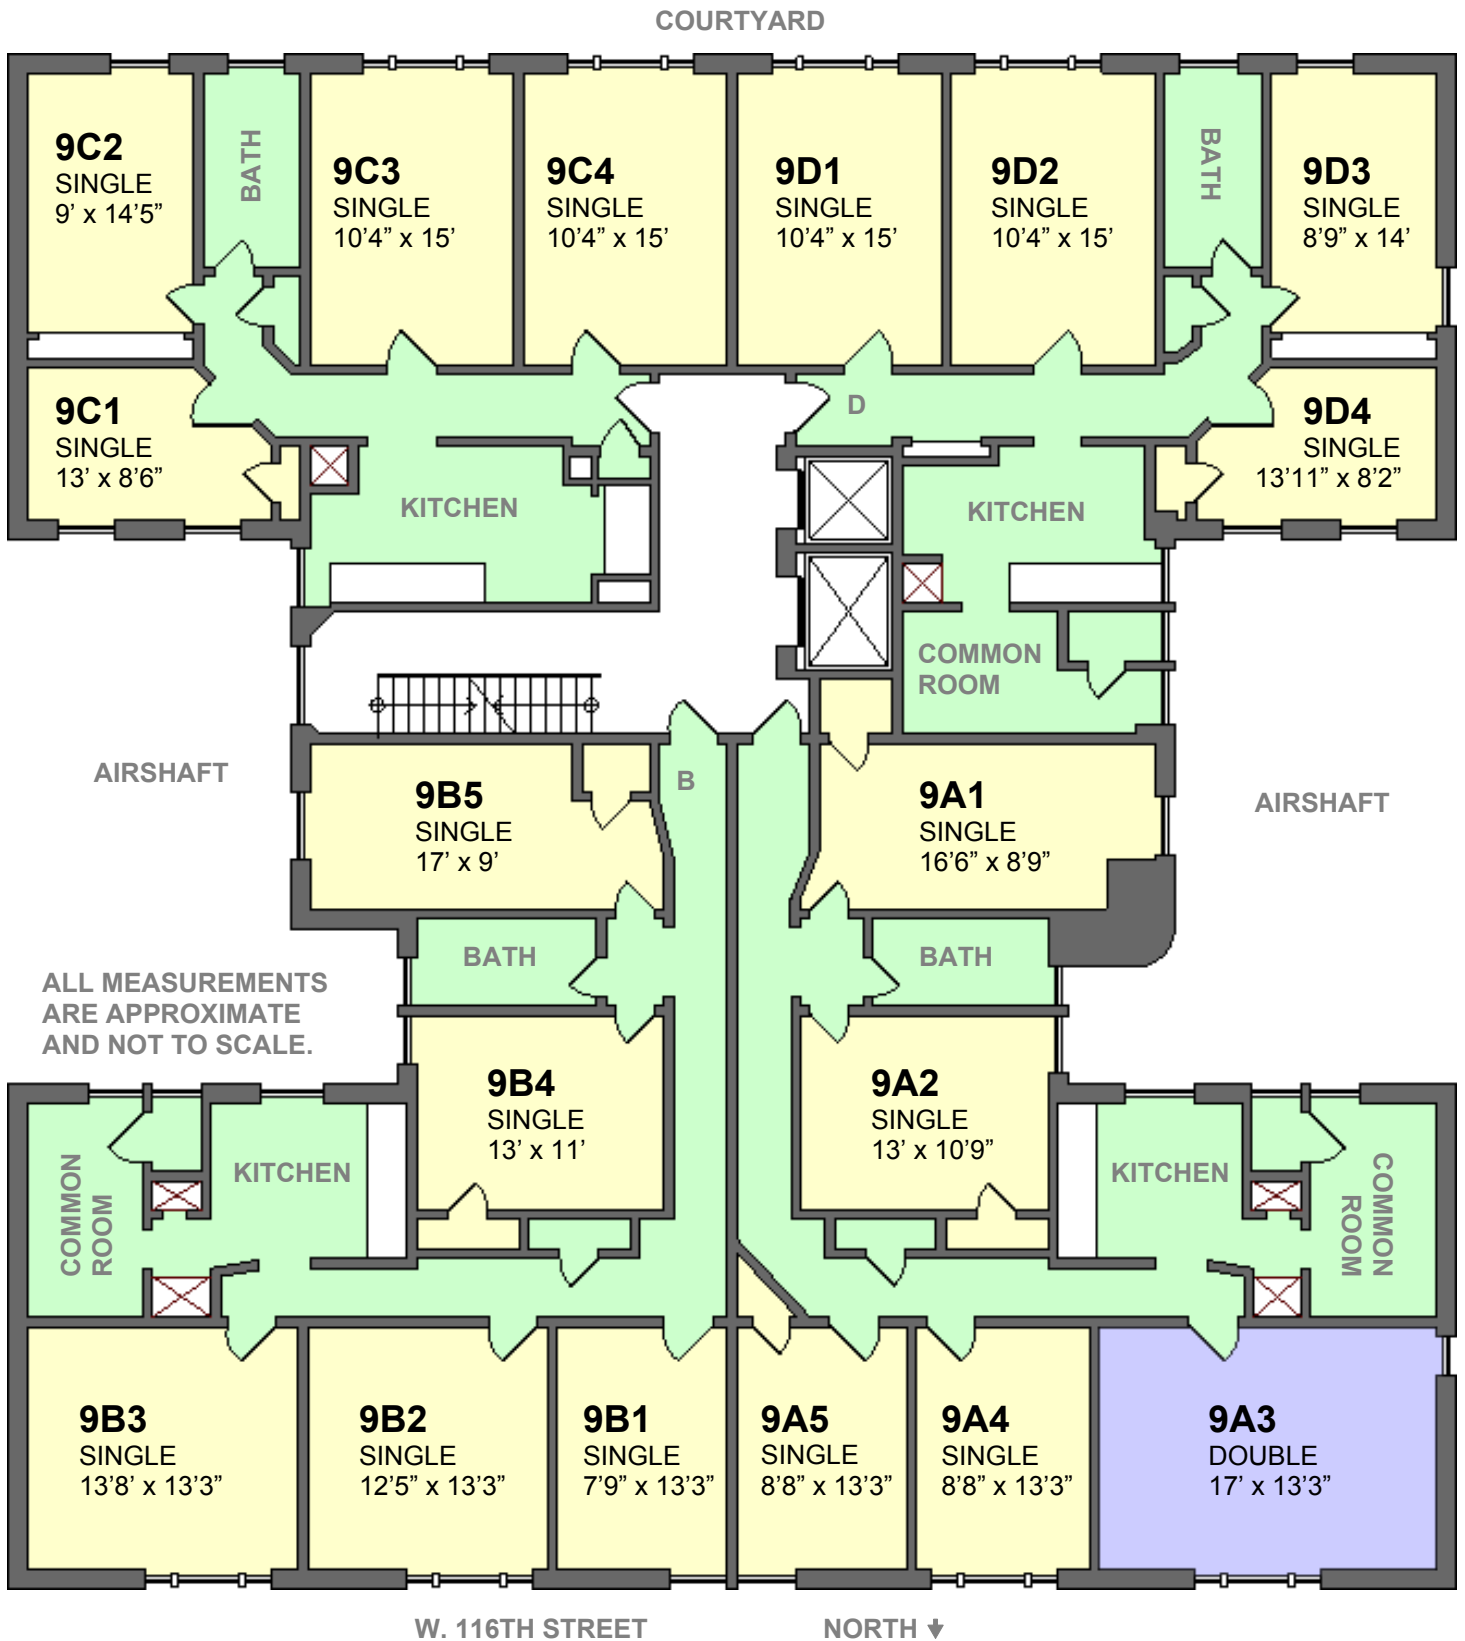

620 W.116th Street

1st Floor

- Single Room
- Double Room
- Shared Space

620 W.116th Street

2nd Floor

- Single Room
- Double Room
- Shared Space

620 W.116th Street

3rd Floor

- Single Room
- Double Room
- Shared Space

620 W.116th Street

4th Floor

- Single Room
- Double Room
- Shared Space

620 W.116th Street

5th Floor

- Single Room
- Double Room
- Shared Space

620 W.116th Street

6th Floor

- Single Room
- Double Room
- Shared Space

620 W.116th Street

7th Floor

- Single Room
- Double Room
- Shared Space

620 W.116th Street

8th Floor

- Single Room
- Double Room
- Shared Space

620 W.116th Street

9th Floor

- Single Room
- Double Room
- Shared Space

620 W.116th Street

10th Floor

-  Single Room
-  Double Room
-  Shared Space