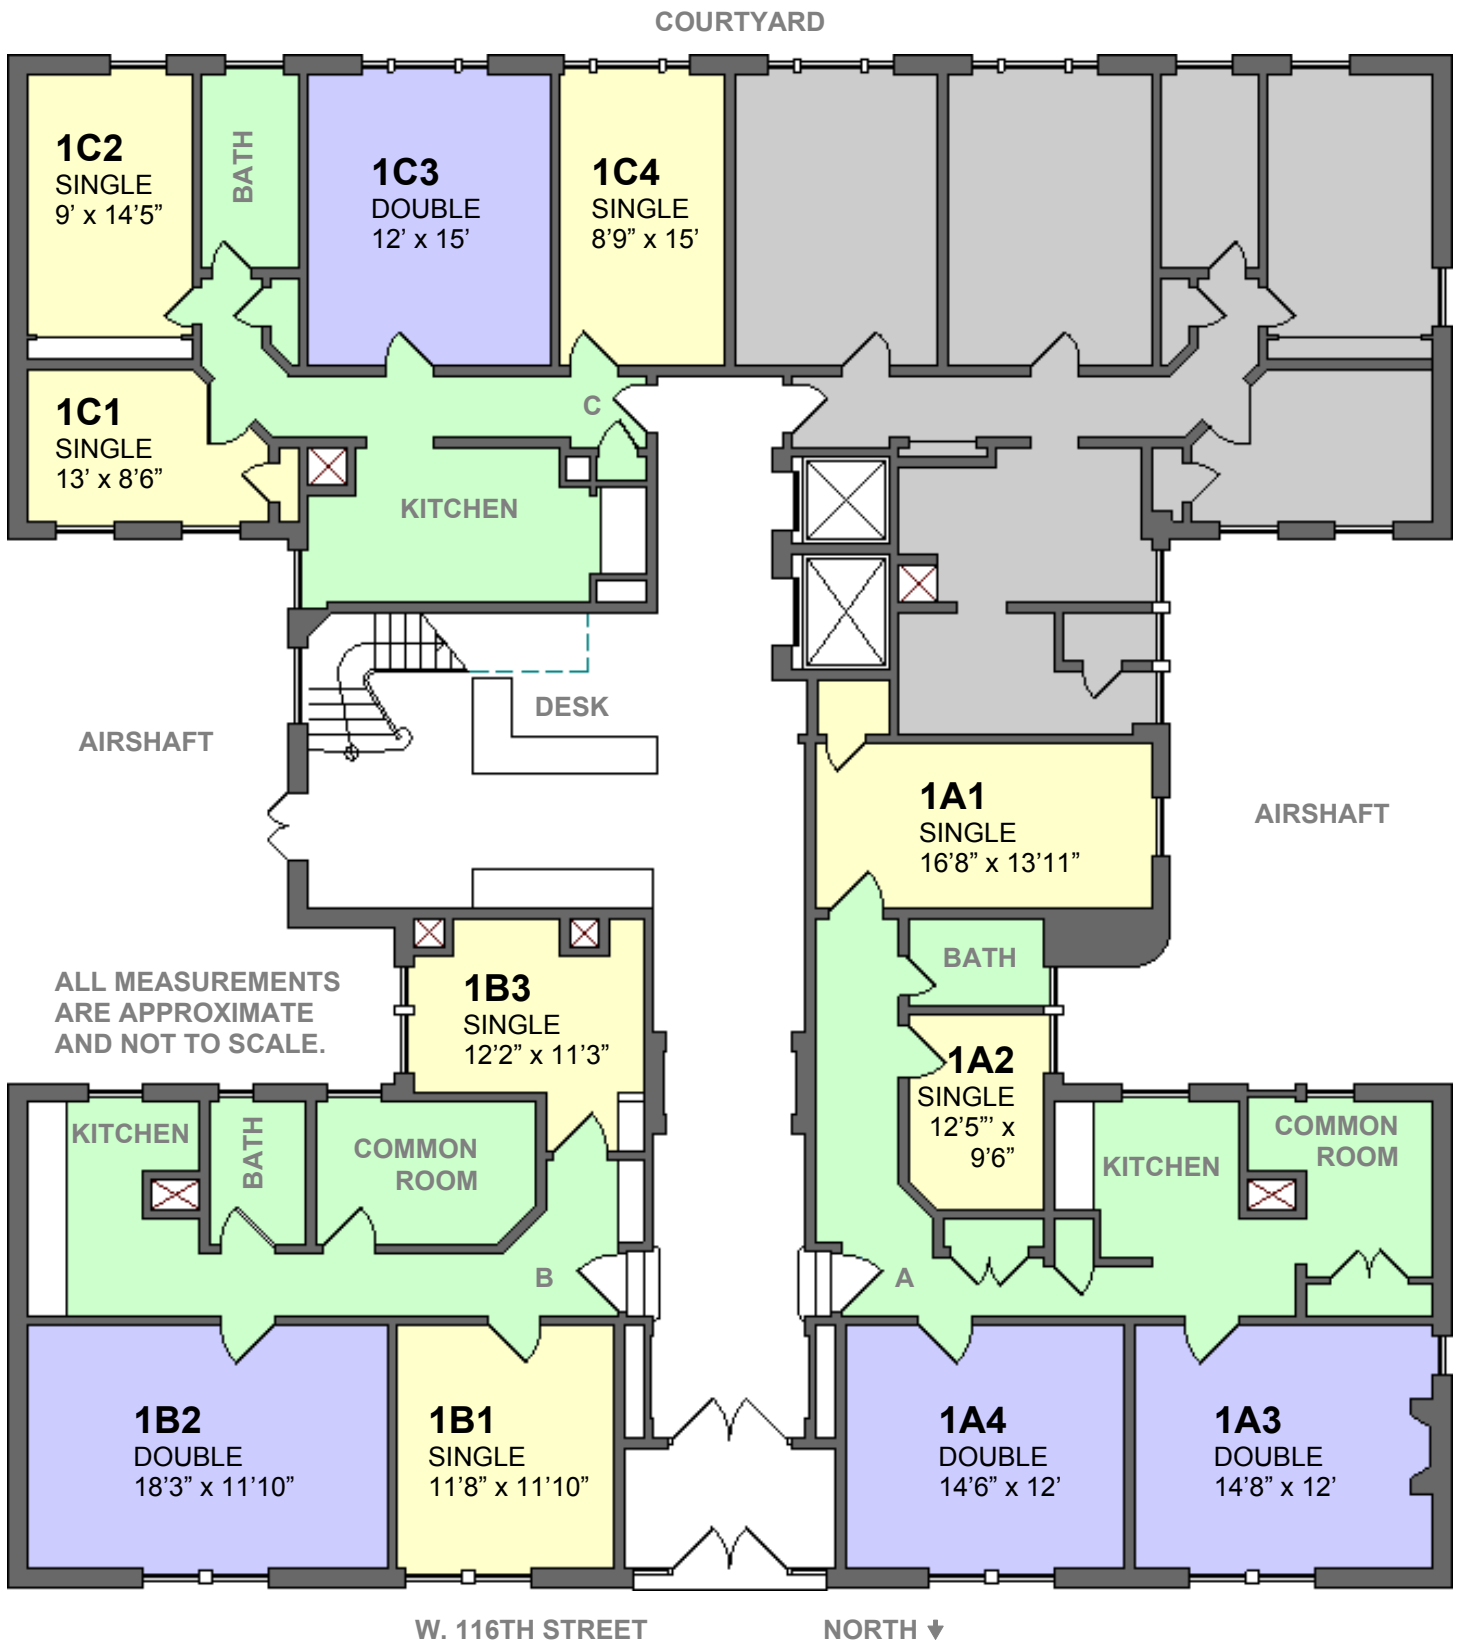

620 W.116th Street

1st Floor

- Single Room
- Double Room
- Shared Space

620 W.116th Street

2nd Floor

- Single Room
- Double Room
- Shared Space

620 W.116th Street

3rd Floor

- Single Room
- Double Room
- Shared Space

620 W.116th Street

4th Floor

- Single Room
- Double Room
- Shared Space

620 W.116th Street

5th Floor

- Single Room
- Double Room
- Shared Space

620 W.116th Street

6th Floor

- Single Room
- Double Room
- Shared Space

620 W.116th Street

7th Floor

- Single Room
- Double Room
- Shared Space

620 W.116th Street

8th Floor

- Single Room
- Double Room
- Shared Space

620 W.116th Street

9th Floor

- Single Room
- Double Room
- Shared Space

620 W.116th Street

10th Floor

-  Single Room
-  Double Room
-  Shared Space