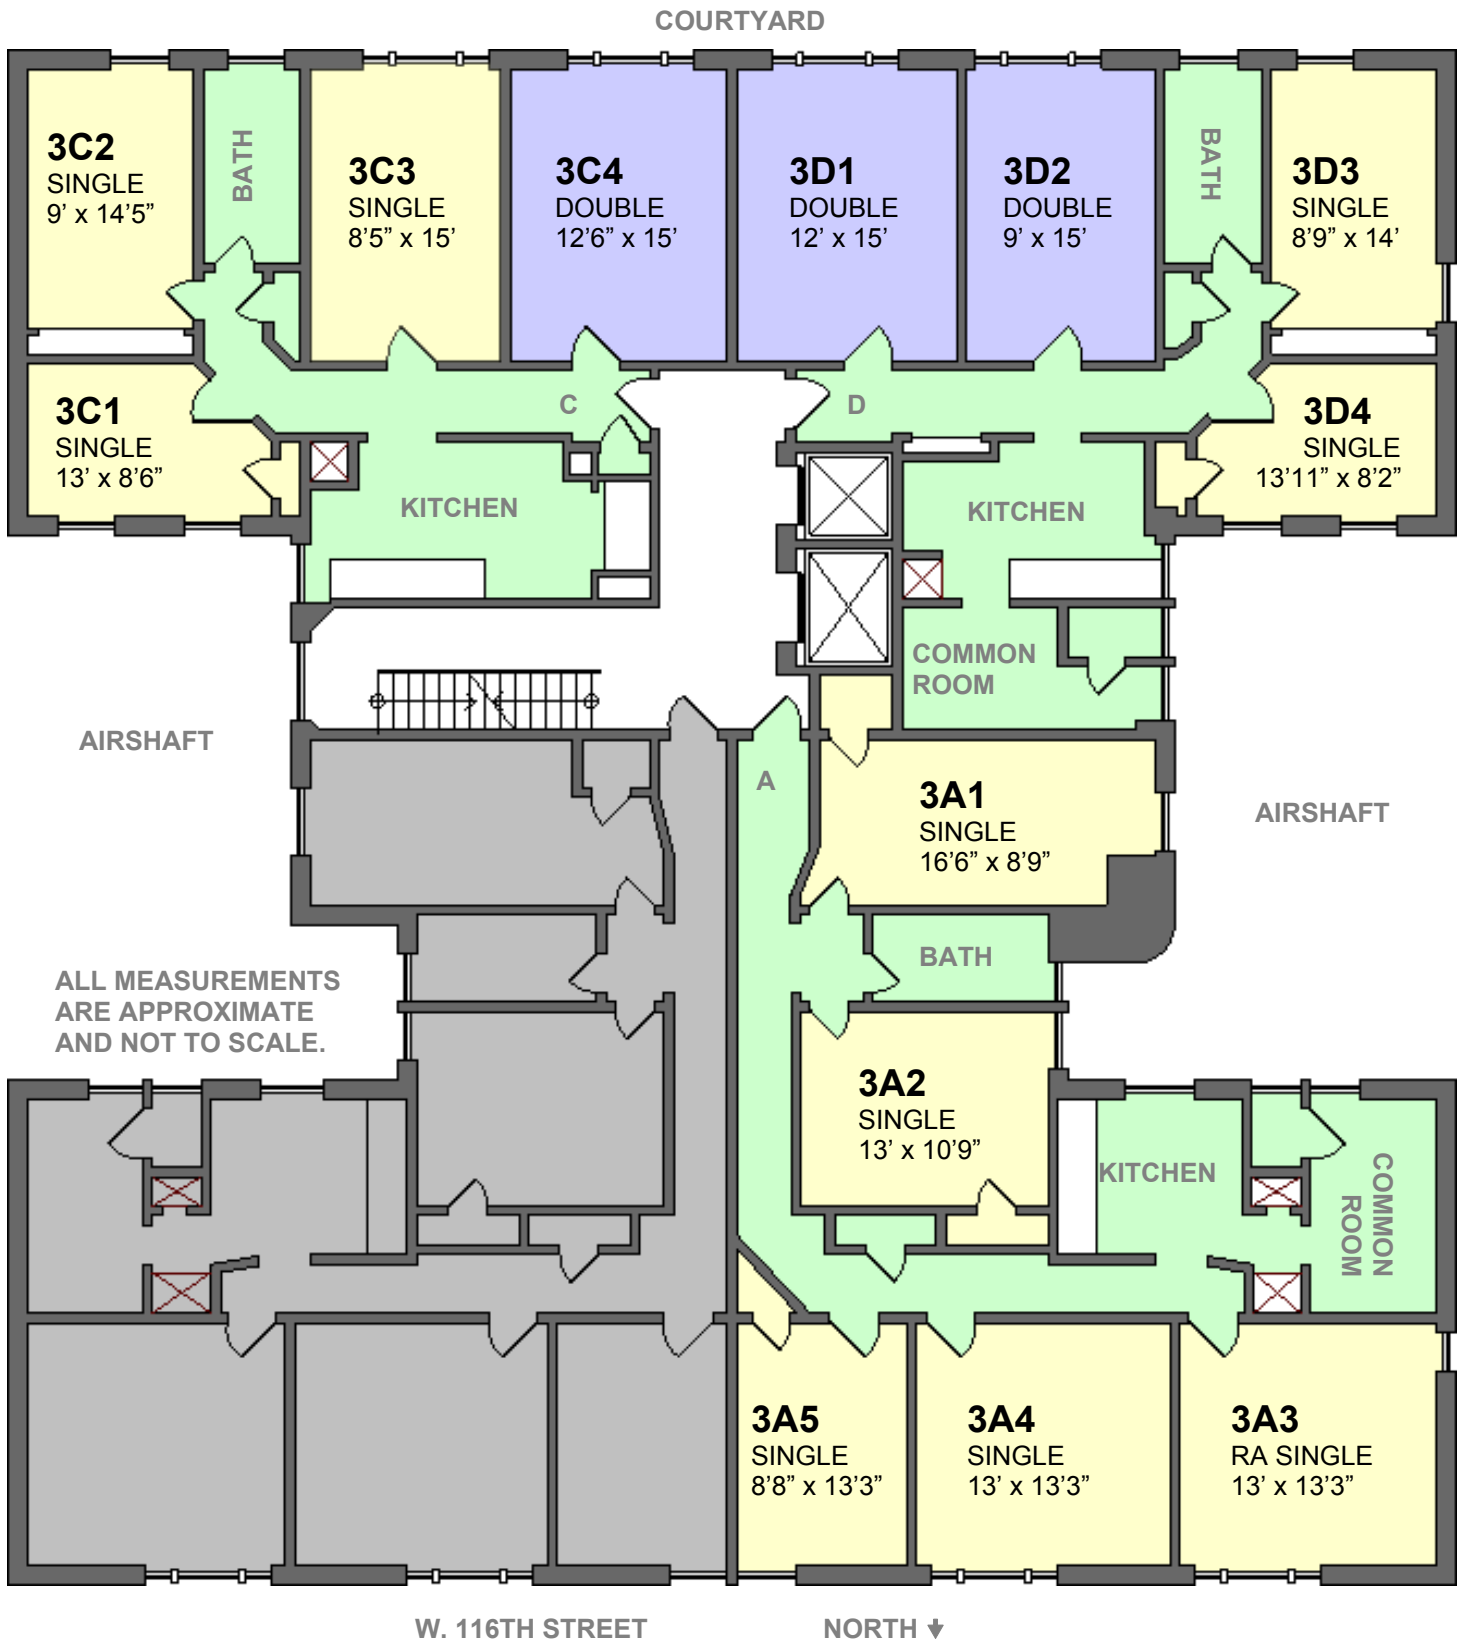

620 W.116th Street

1st Floor

- Single Room
- Double Room
- Shared Space

620 W.116th Street

2nd Floor

- Single Room
- Double Room
- Shared Space

620 W.116th Street

3rd Floor

- Single Room
- Double Room
- Shared Space

620 W.116th Street

4th Floor

- Single Room
- Double Room
- Shared Space

620 W.116th Street

5th Floor

- Single Room
- Double Room
- Shared Space

620 W.116th Street

6th Floor

- Single Room
- Double Room
- Shared Space

620 W.116th Street

7th Floor

- Single Room
- Double Room
- Shared Space

620 W.116th Street

8th Floor

- Single Room
- Double Room
- Shared Space

620 W.116th Street

9th Floor

- Single Room
- Double Room
- Shared Space

620 W.116th Street

10th Floor

-  Single Room
-  Double Room
-  Shared Space