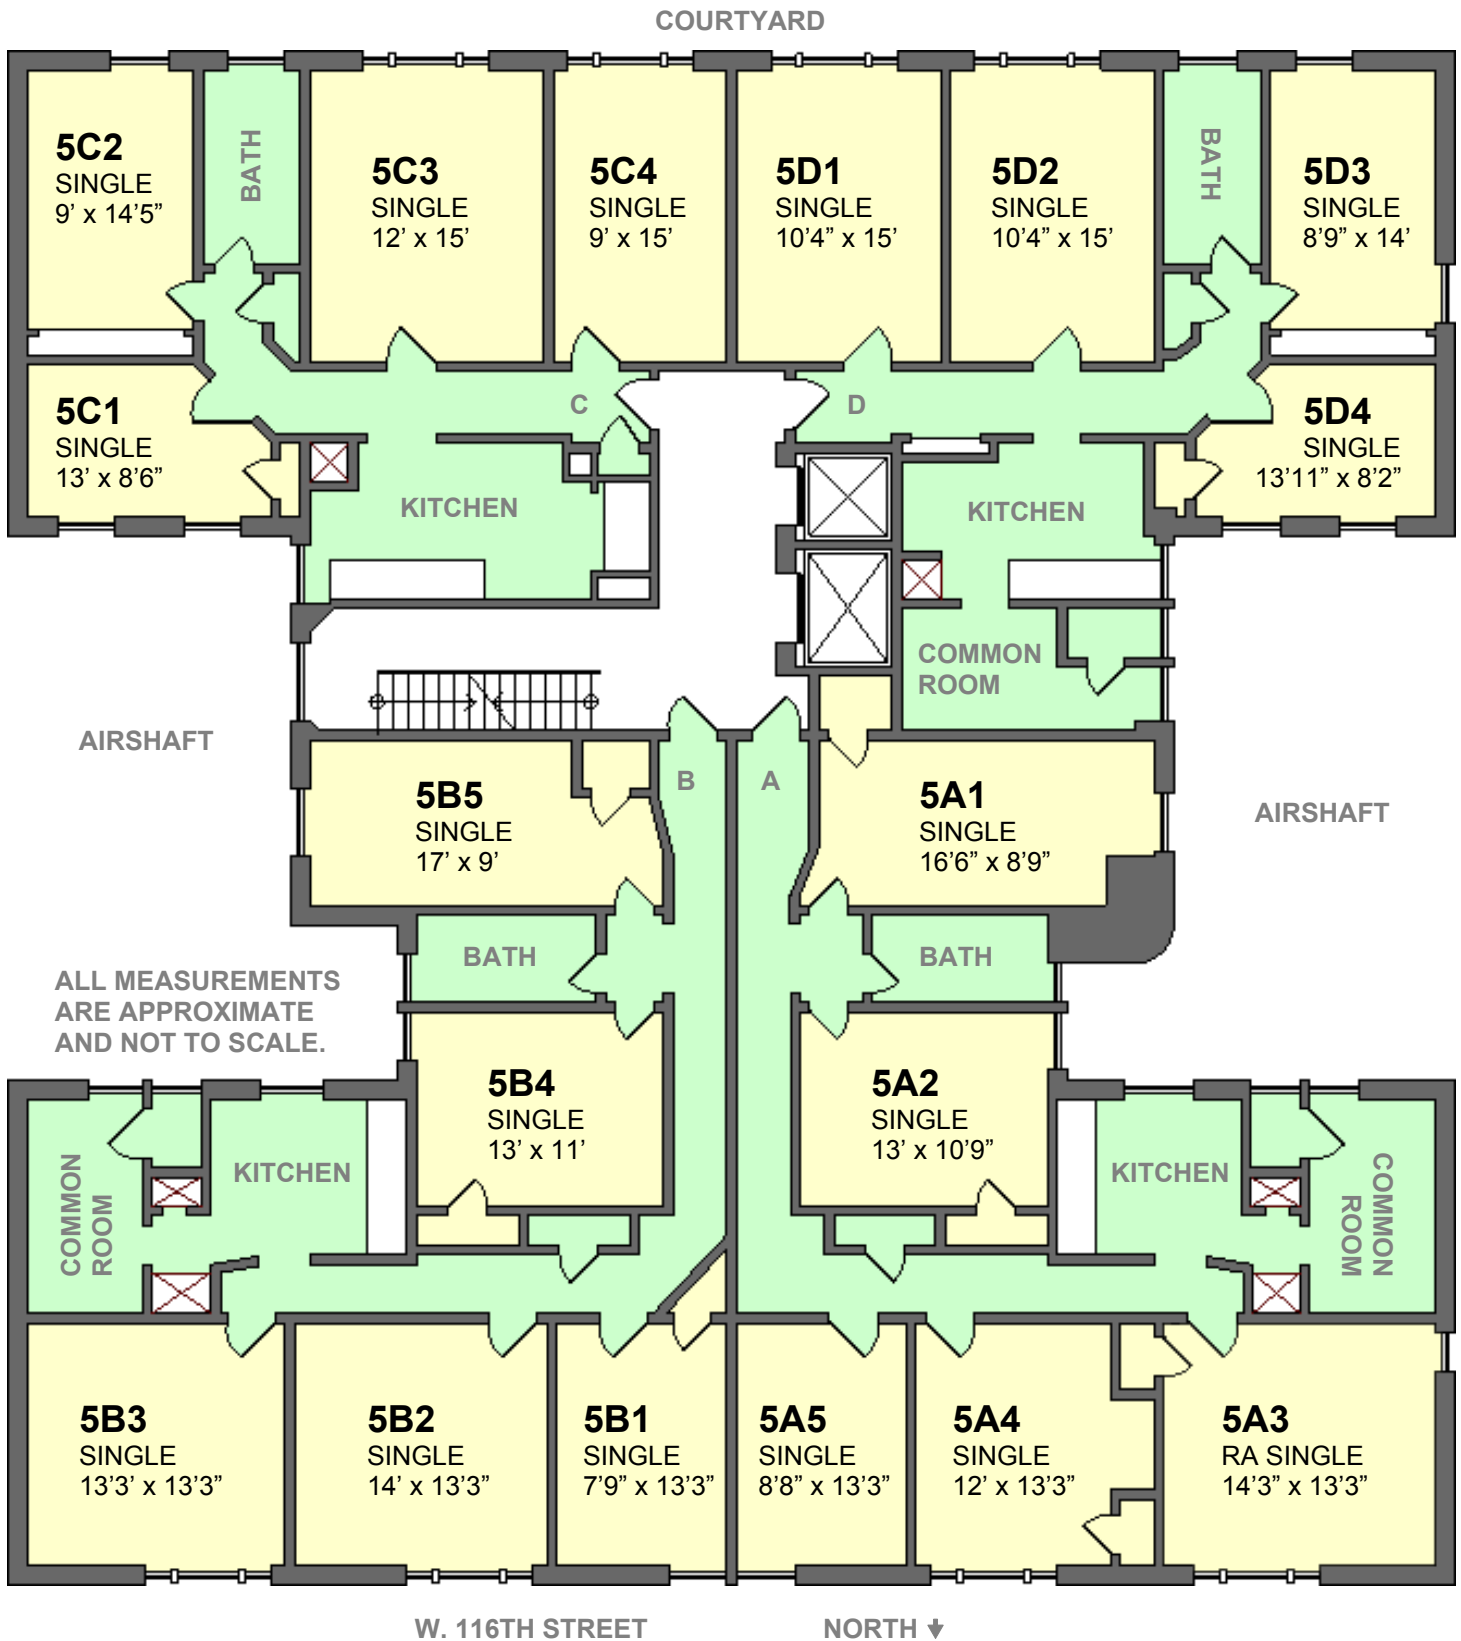

620 W.116th Street

1st Floor

- Single Room
- Double Room
- Shared Space

620 W.116th Street

2nd Floor

- Single Room
- Double Room
- Shared Space

620 W.116th Street

3rd Floor

- Single Room
- Double Room
- Shared Space

620 W.116th Street

4th Floor

- Single Room
- Double Room
- Shared Space

620 W.116th Street

5th Floor

- Single Room
- Double Room
- Shared Space

620 W.116th Street

6th Floor

- Single Room
- Double Room
- Shared Space

620 W.116th Street

7th Floor

- Single Room
- Double Room
- Shared Space

620 W.116th Street

8th Floor

- Single Room
- Double Room
- Shared Space

620 W.116th Street

9th Floor

- Single Room
- Double Room
- Shared Space

620 W.116th Street

10th Floor

-  Single Room
-  Double Room
-  Shared Space