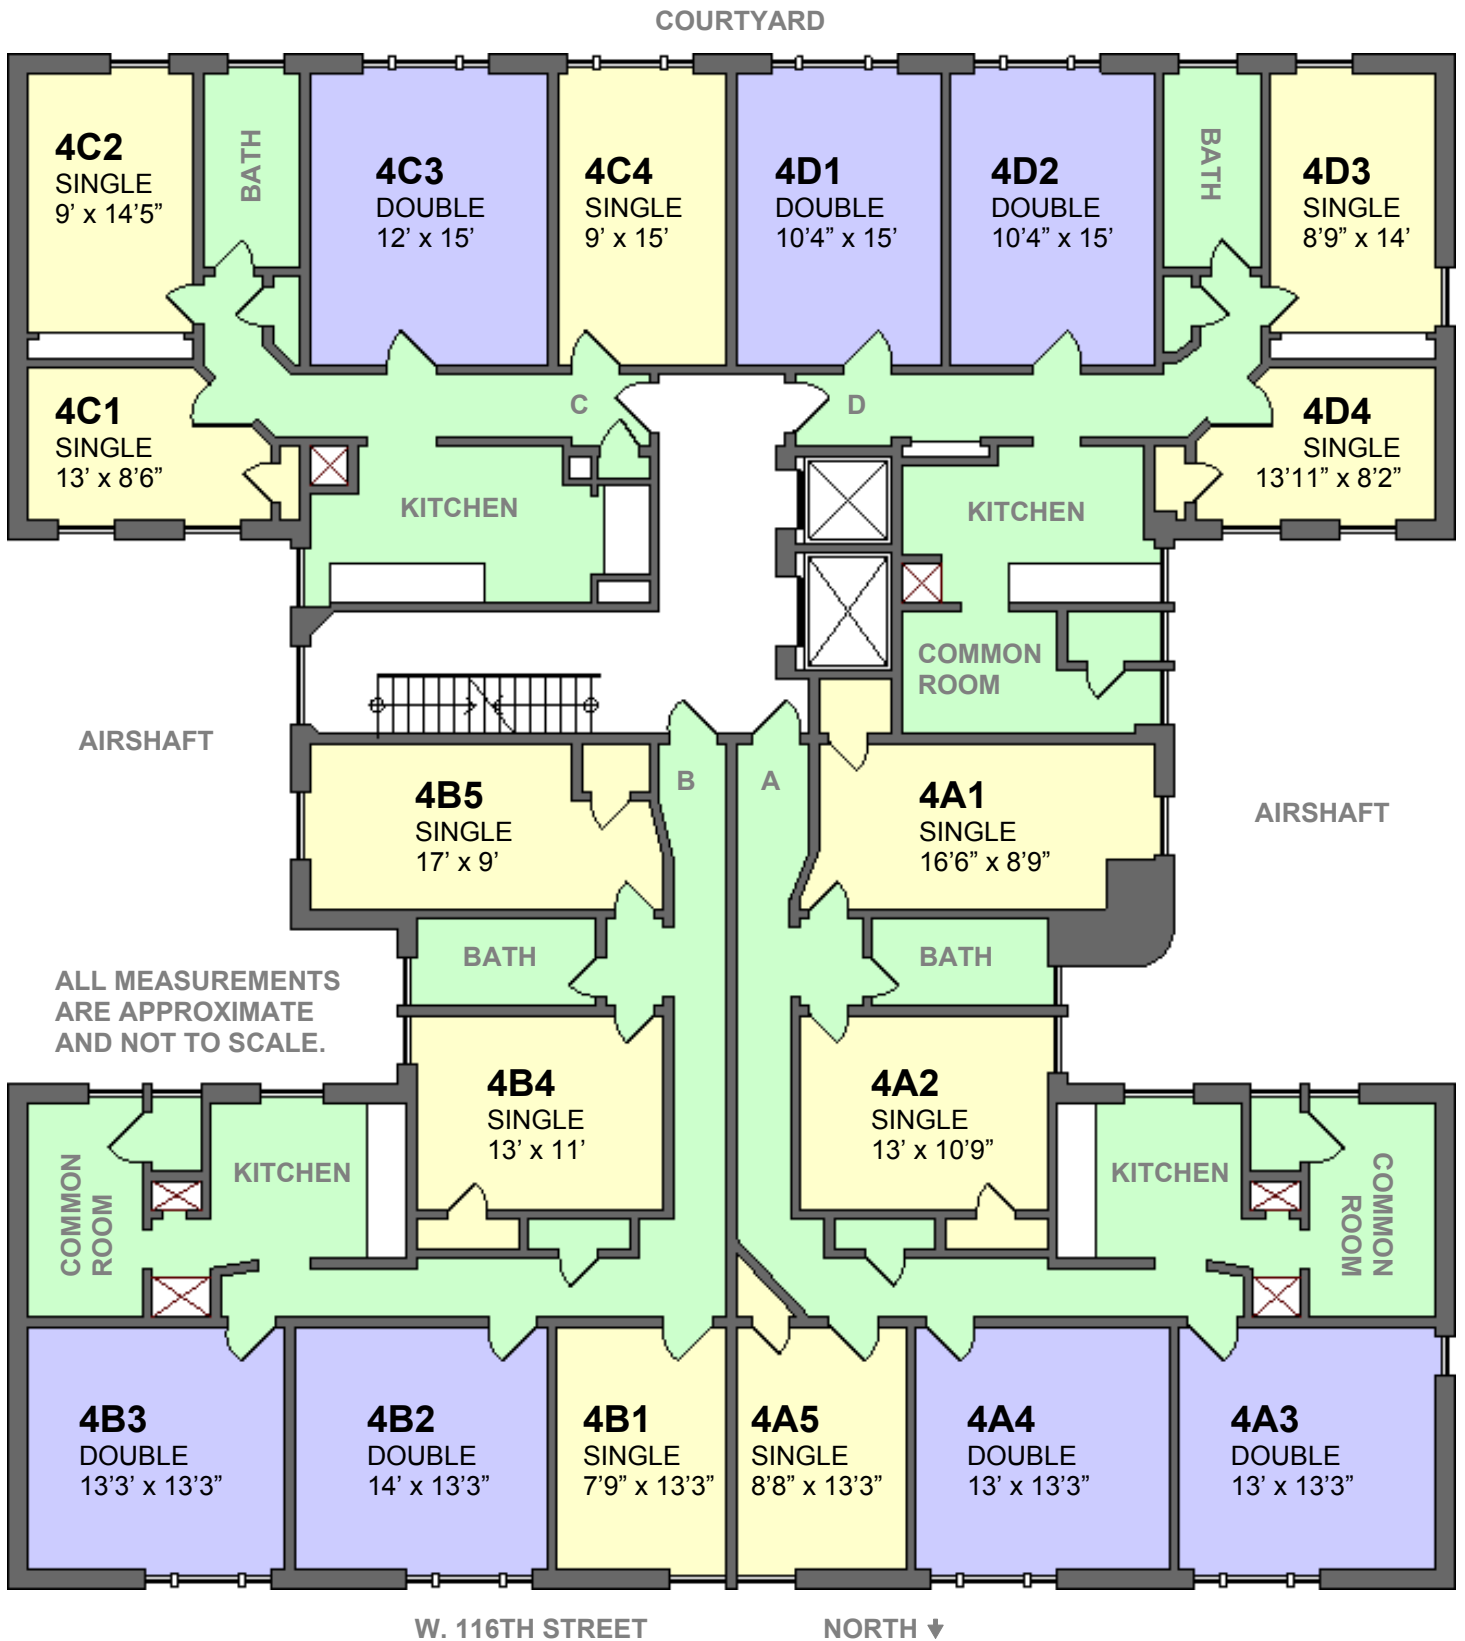

620 W.116th Street

1st Floor

- Single Room
- Double Room
- Shared Space

620 W.116th Street

2nd Floor

- Single Room
- Double Room
- Shared Space

620 W.116th Street

3rd Floor

- Single Room
- Double Room
- Shared Space

620 W.116th Street

4th Floor

- Single Room
- Double Room
- Shared Space

620 W.116th Street

5th Floor

- Single Room
- Double Room
- Shared Space

620 W.116th Street

6th Floor

- Single Room
- Double Room
- Shared Space

620 W.116th Street

7th Floor

- Single Room
- Double Room
- Shared Space

620 W.116th Street

8th Floor

- Single Room
- Double Room
- Shared Space

620 W.116th Street

9th Floor

- Single Room
- Double Room
- Shared Space

620 W.116th Street

10th Floor

-  Single Room
-  Double Room
-  Shared Space