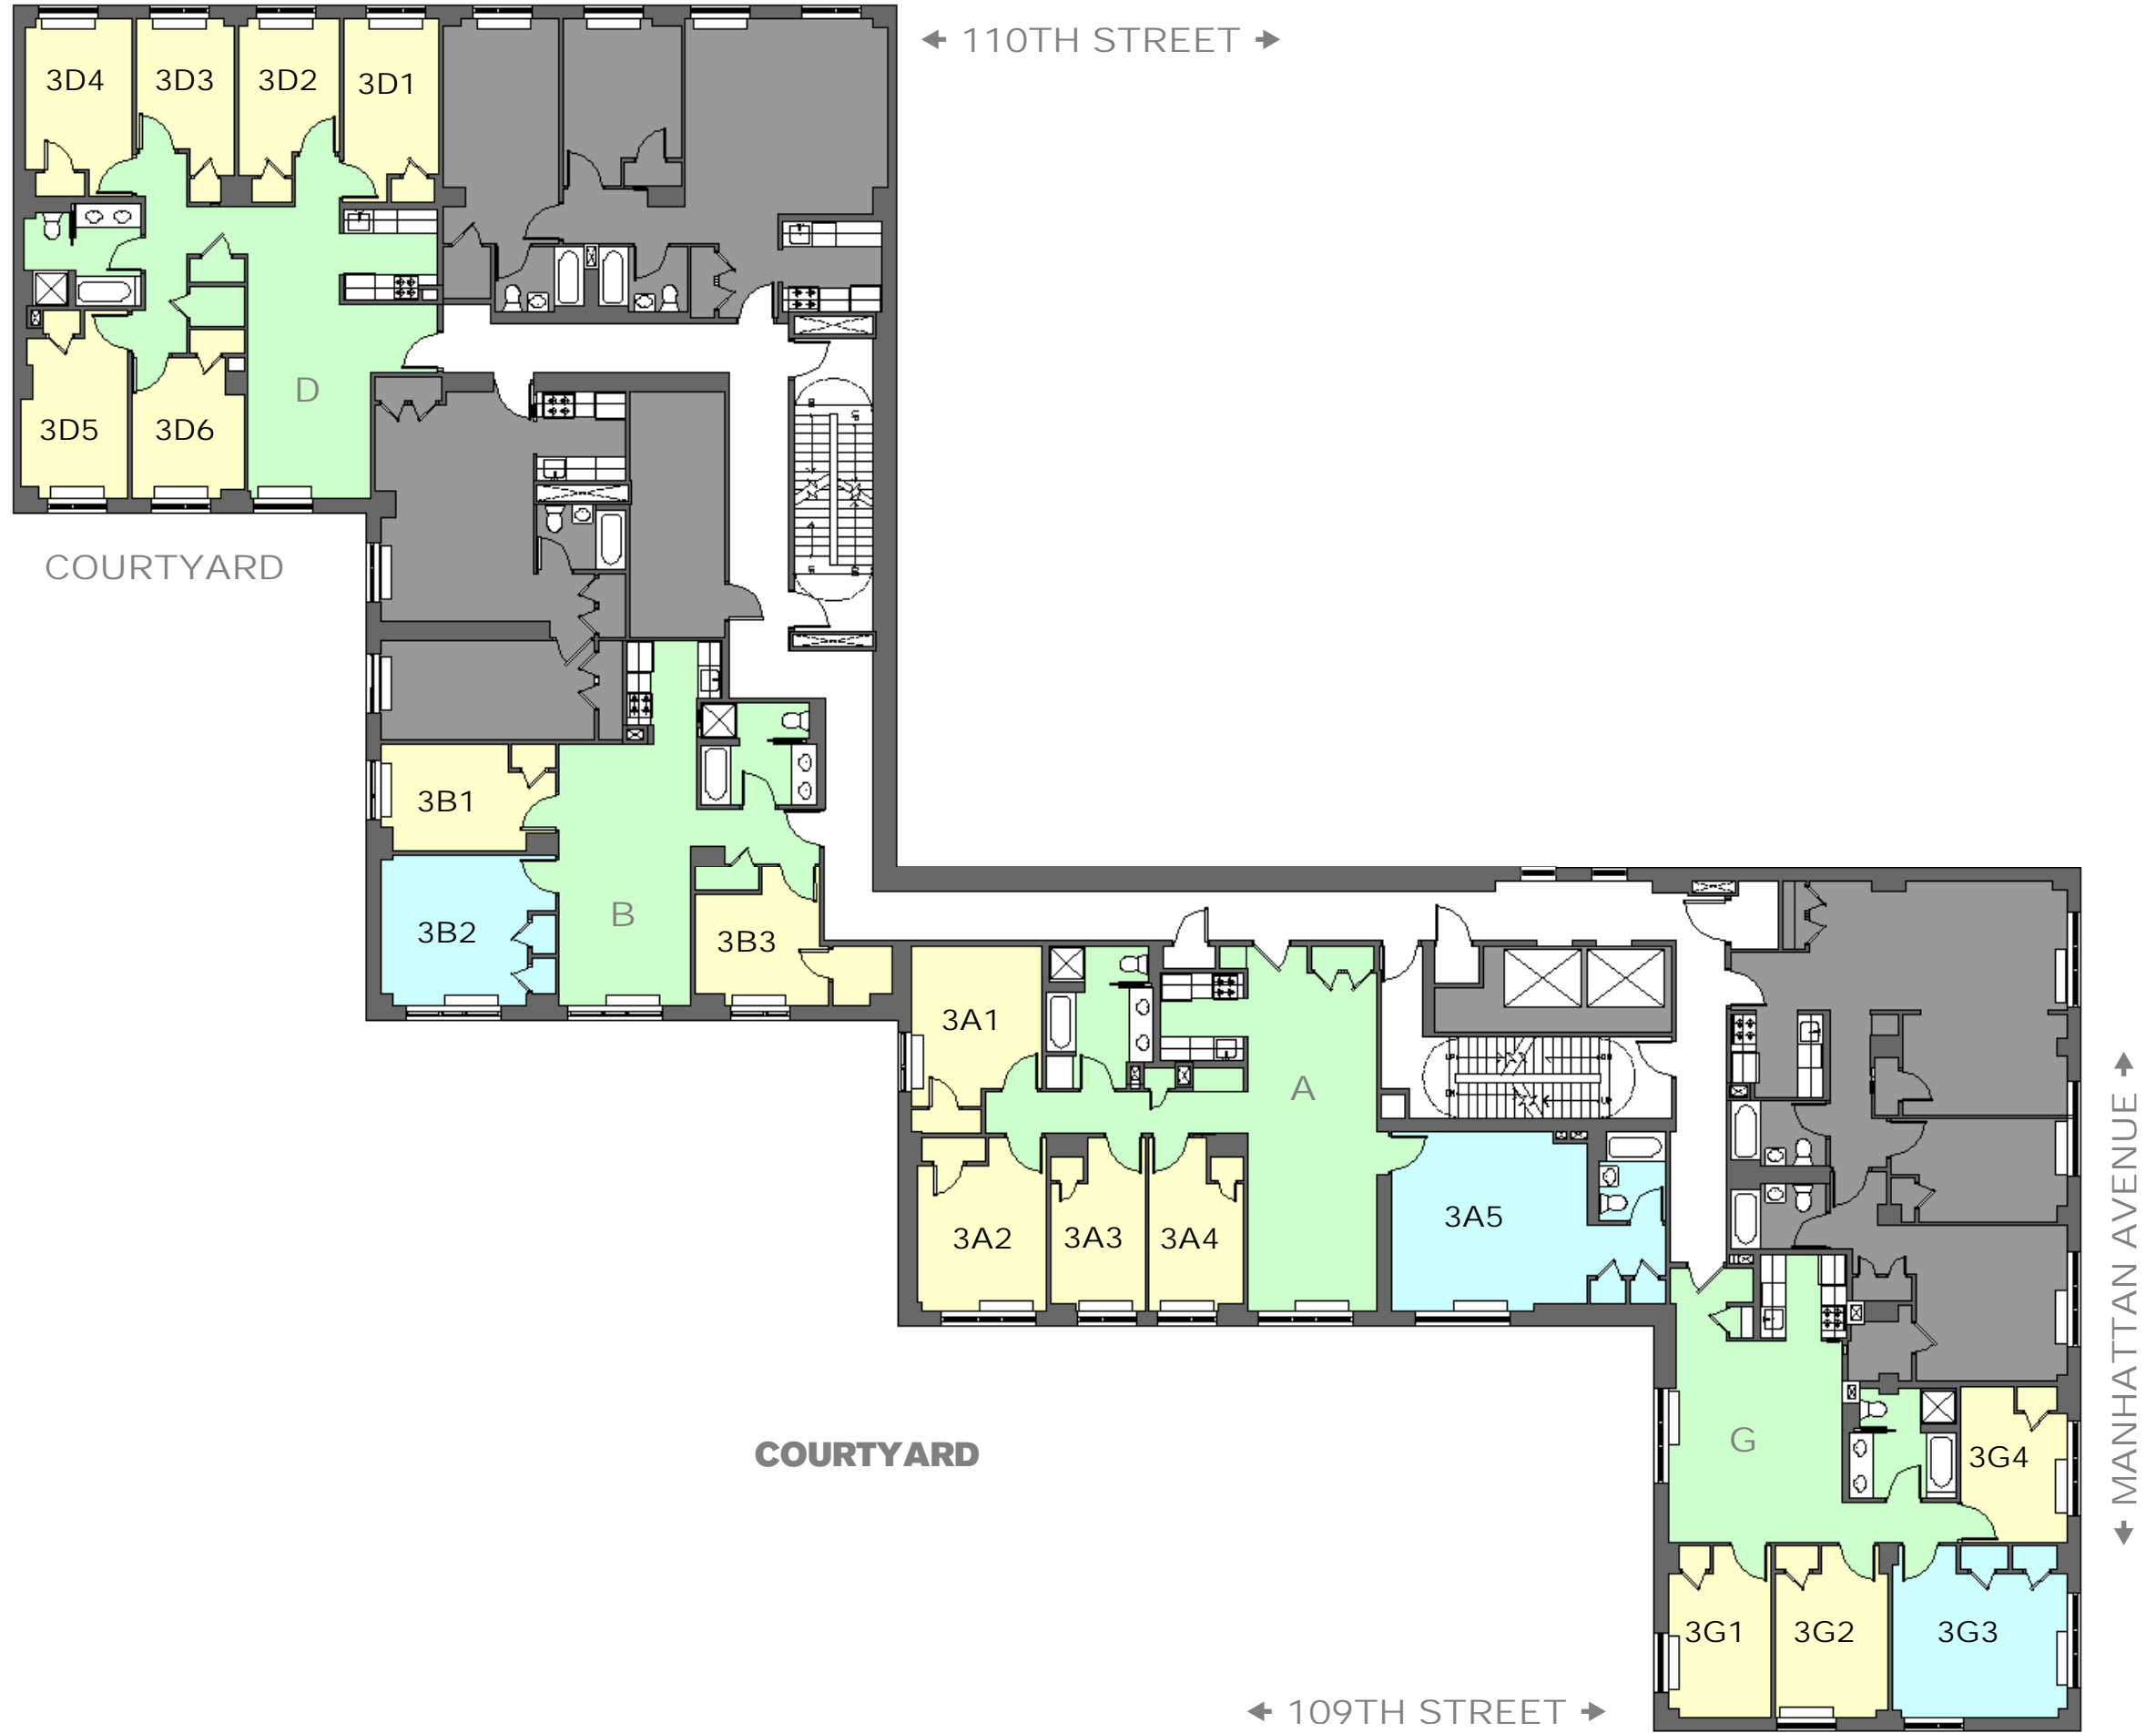

Cathedral Gardens 2nd Floor

- Single Room
- Double Room
- Shared Space

↑ NORTH

AIRSHAFT

A

F

2A1

2A2

G

2G4

2G1

2G2

2G3

↑ MANHATTAN AVENUE ↓

← 109TH STREET →

Cathedral Gardens 3rd Floor

↑ NORTH

- Single Room
- Double Room
- Shared Space

ALL MEASUREMENTS
APPROXIMATE & NOT TO SCALE

Cathedral Gardens 4th Floor

↑ NORTH

- Single Room
- Double Room
- Shared Space

ALL MEASUREMENTS
APPROXIMATE & NOT TO SCALE

Cathedral Gardens 5th Floor

↑ NORTH

- Single Room
- Double Room
- Shared Space

ALL MEASUREMENTS
APPROXIMATE & NOT TO SCALE

Cathedral Gardens 6th Floor

↑ NORTH

- Single Room
- Double Room
- Shared Space

ALL MEASUREMENTS
APPROXIMATE & NOT TO SCALE